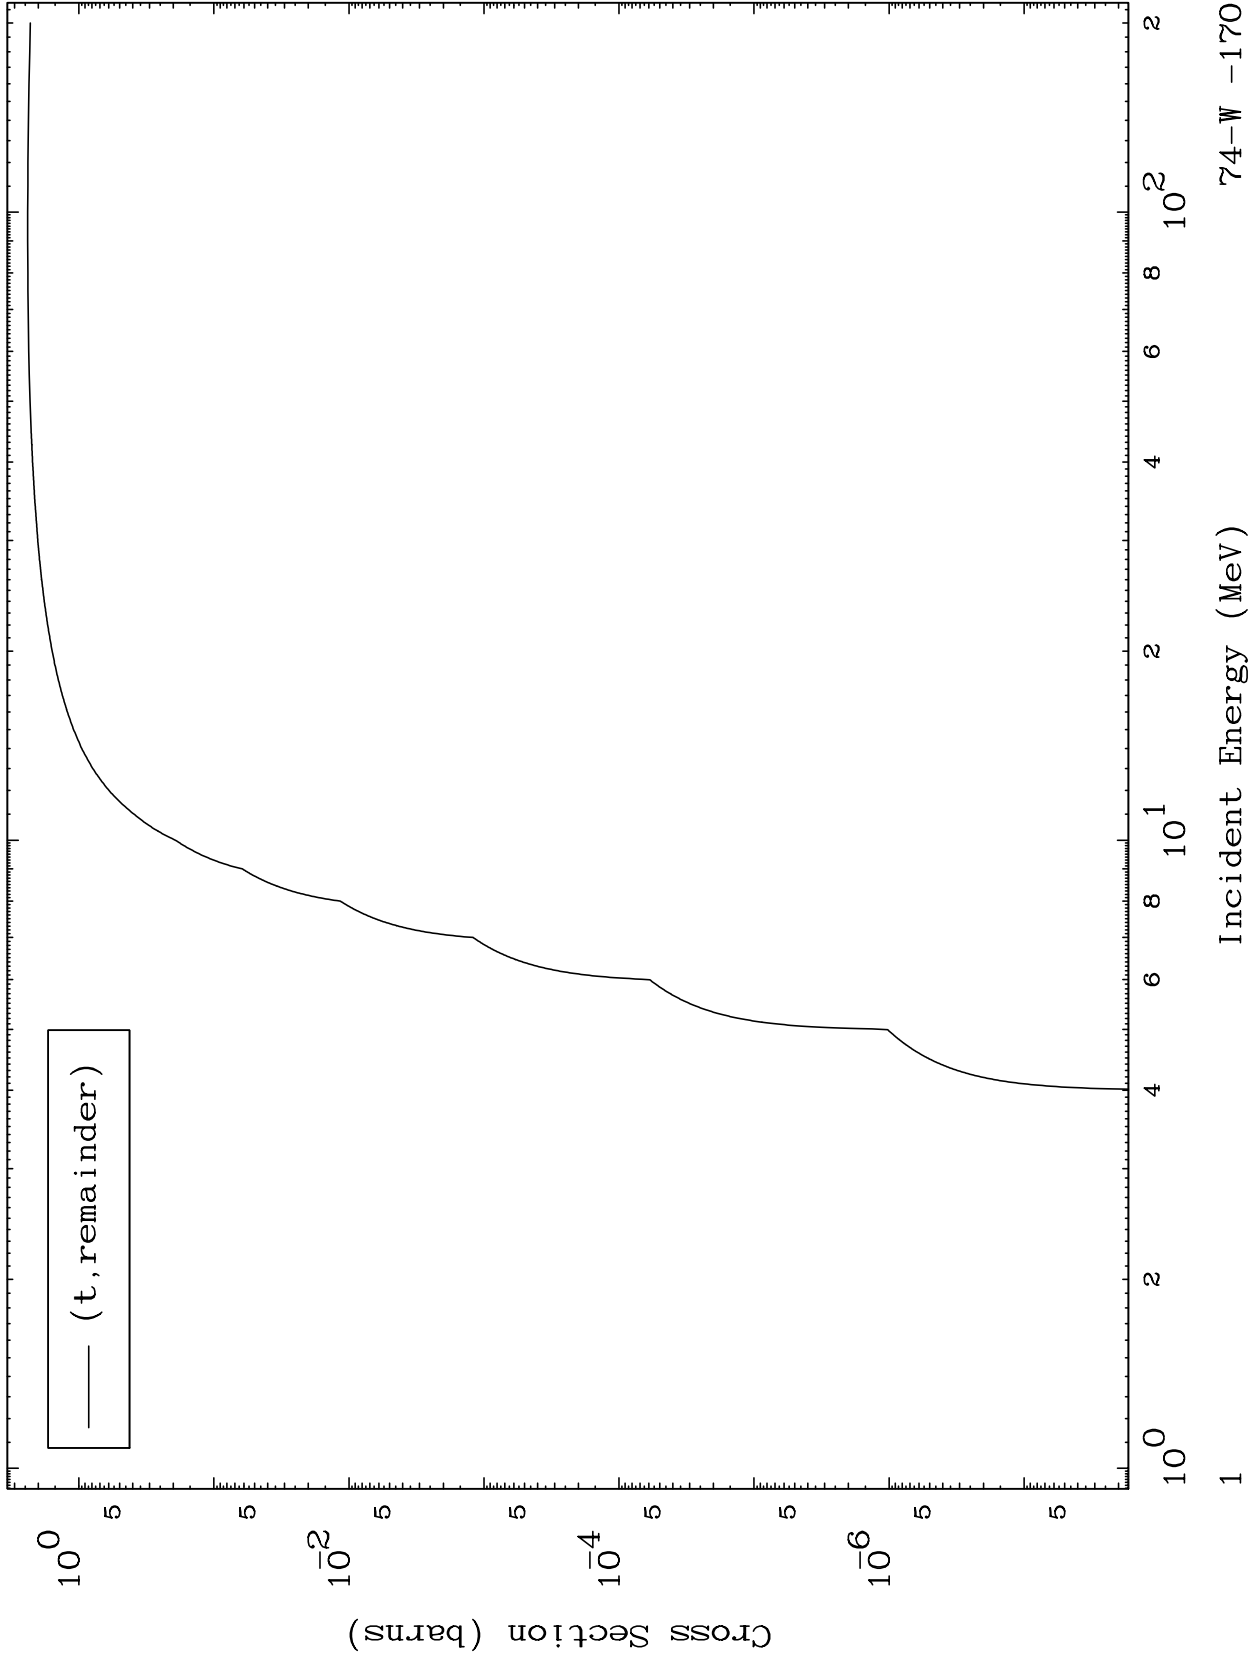

Press Mouse Button to Start

MAT 7395

Triton Major  
0 Kelvin Cross Sections

74-W -170

74-W -170