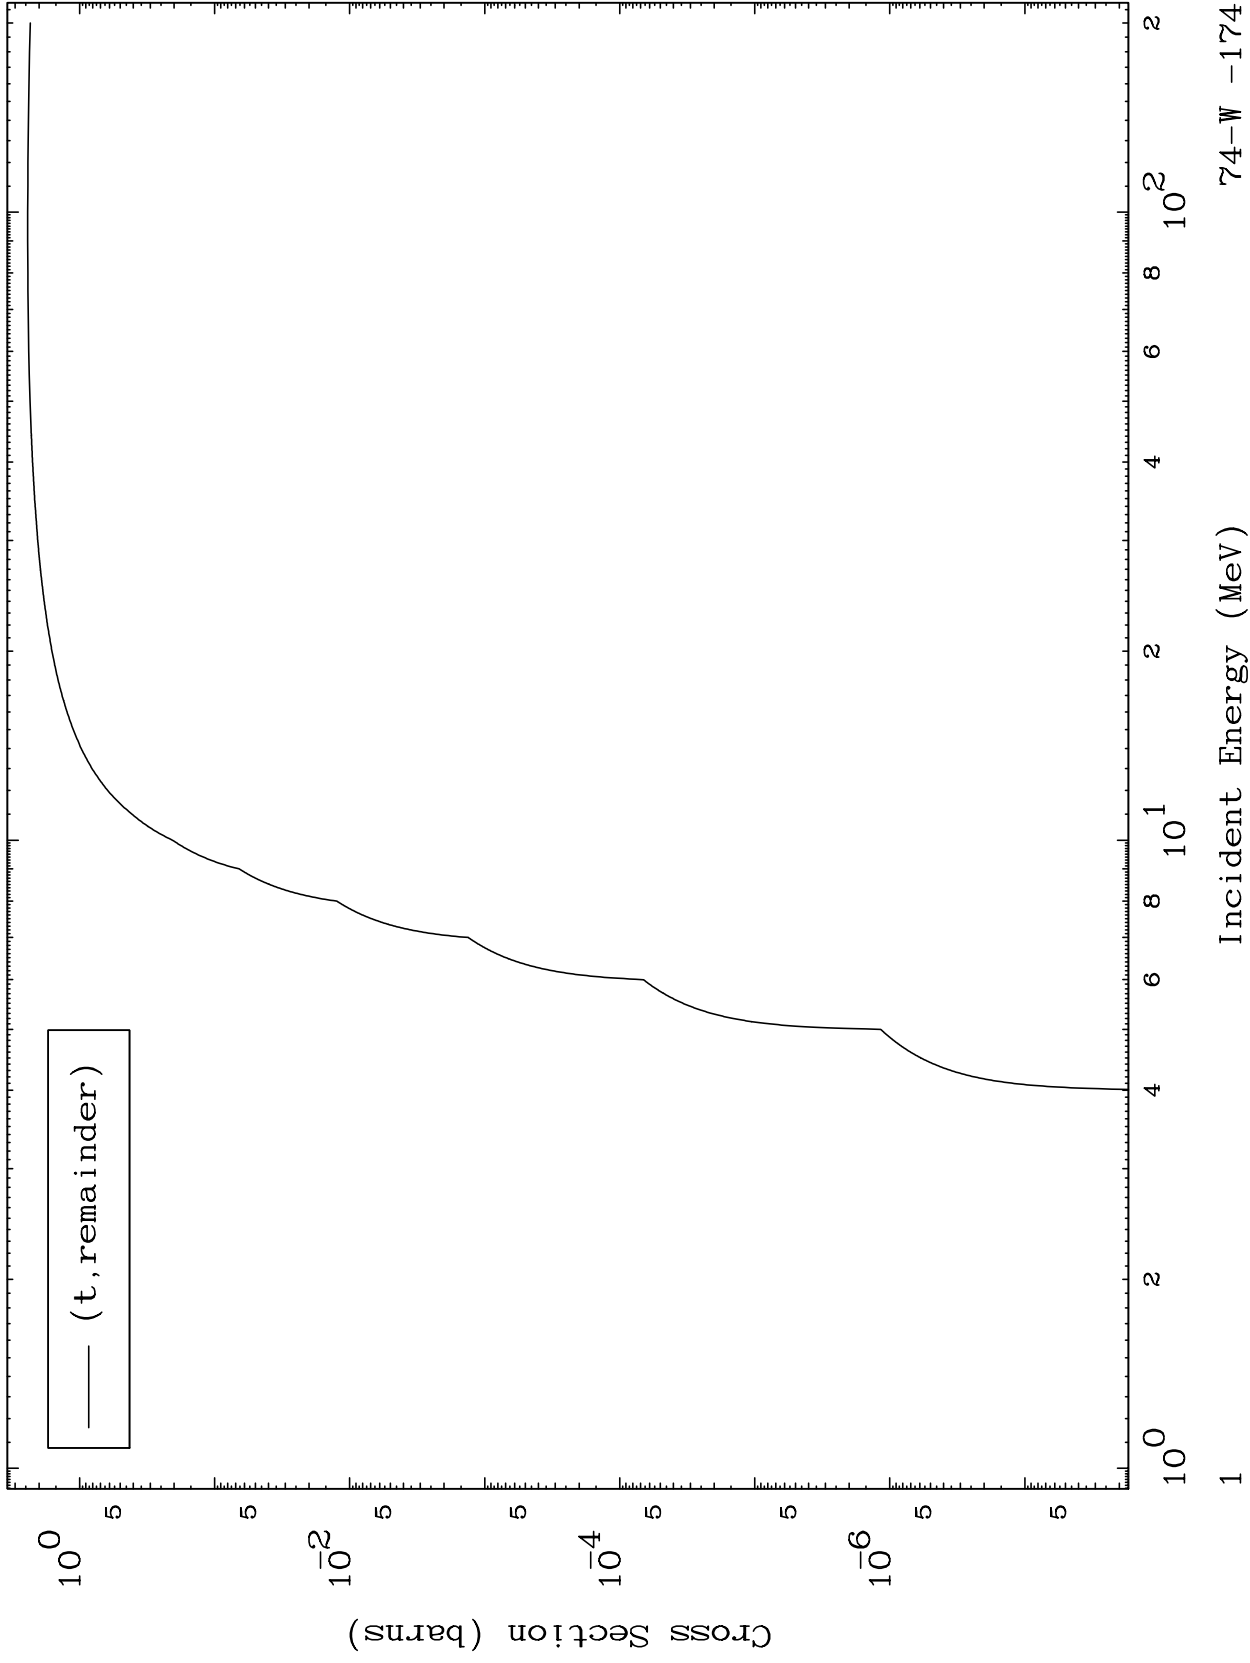

Press Mouse Button to Start

MAT 7407

Triton Major
0 Kelvin Cross Sections

74-W -174

Incident Energy (MeV)

74-W -174