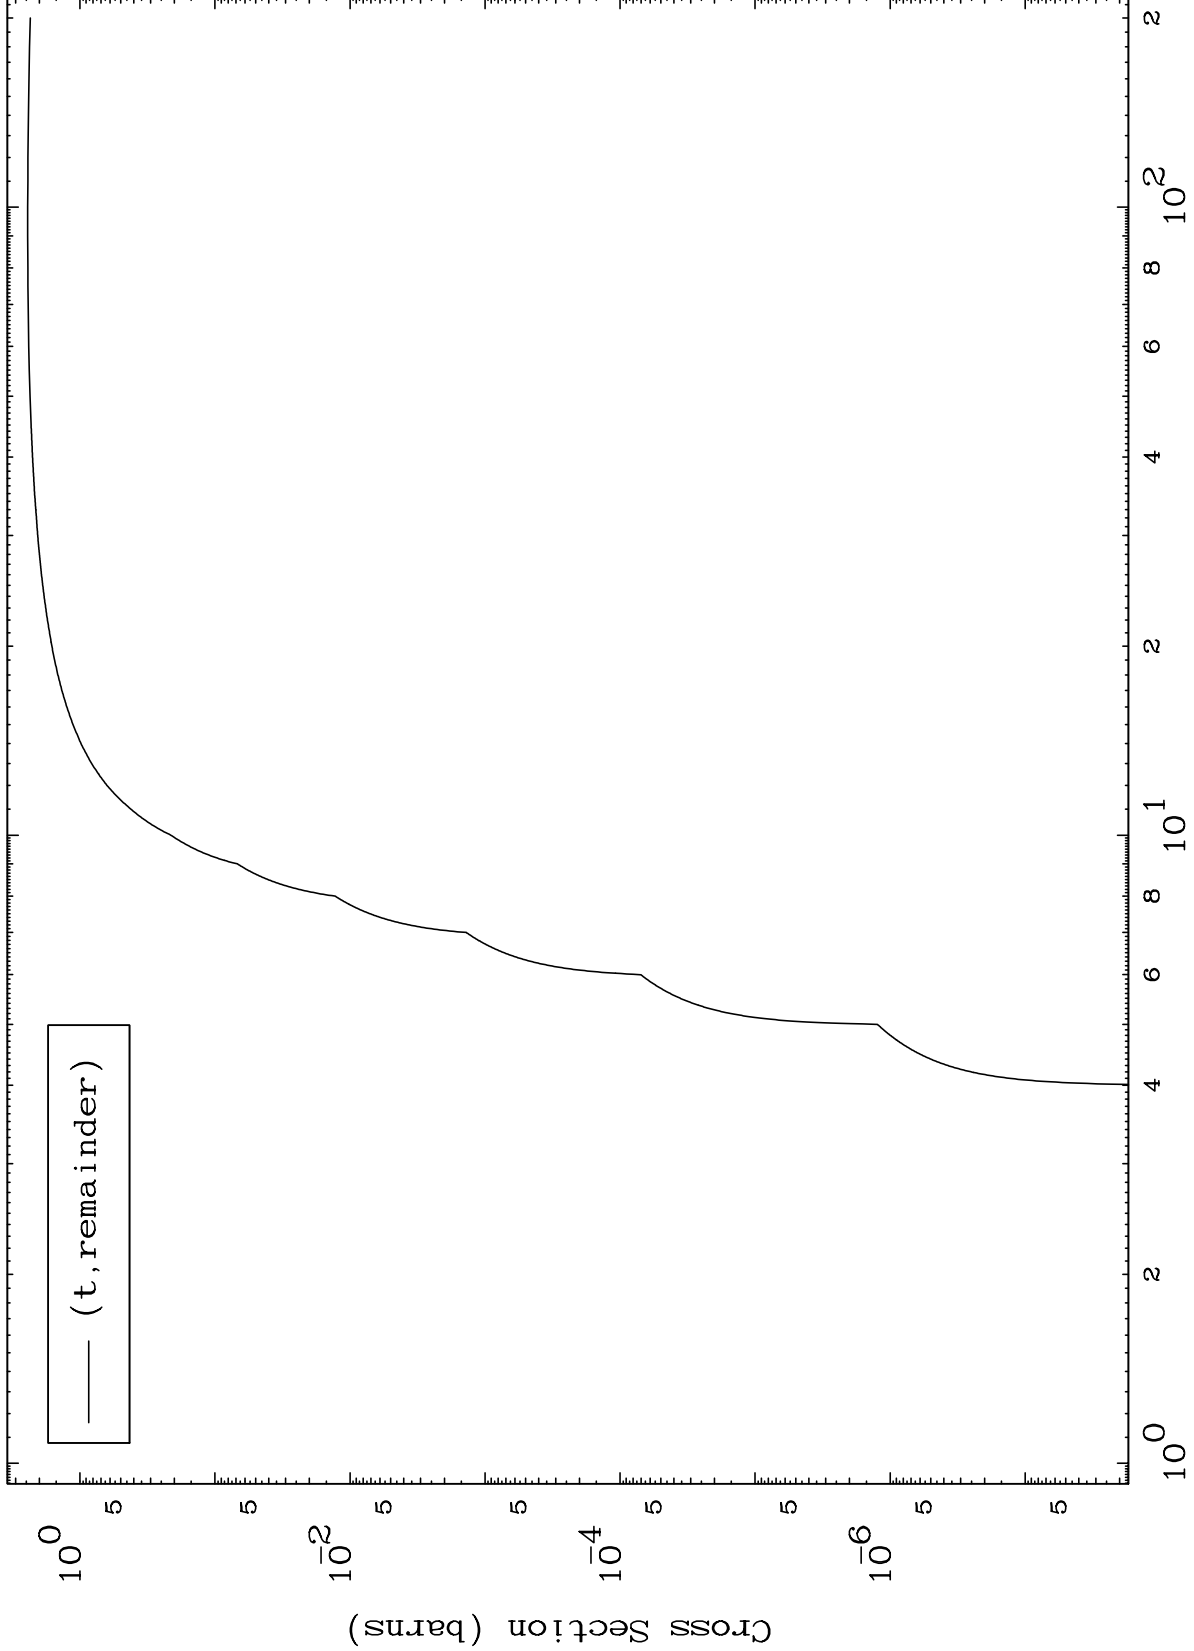

Press Mouse Button to Start

MAT 7413

Triton Major

74-W -176

0 Kelvin Cross Sections

Incident Energy (MeV)

74-W -176