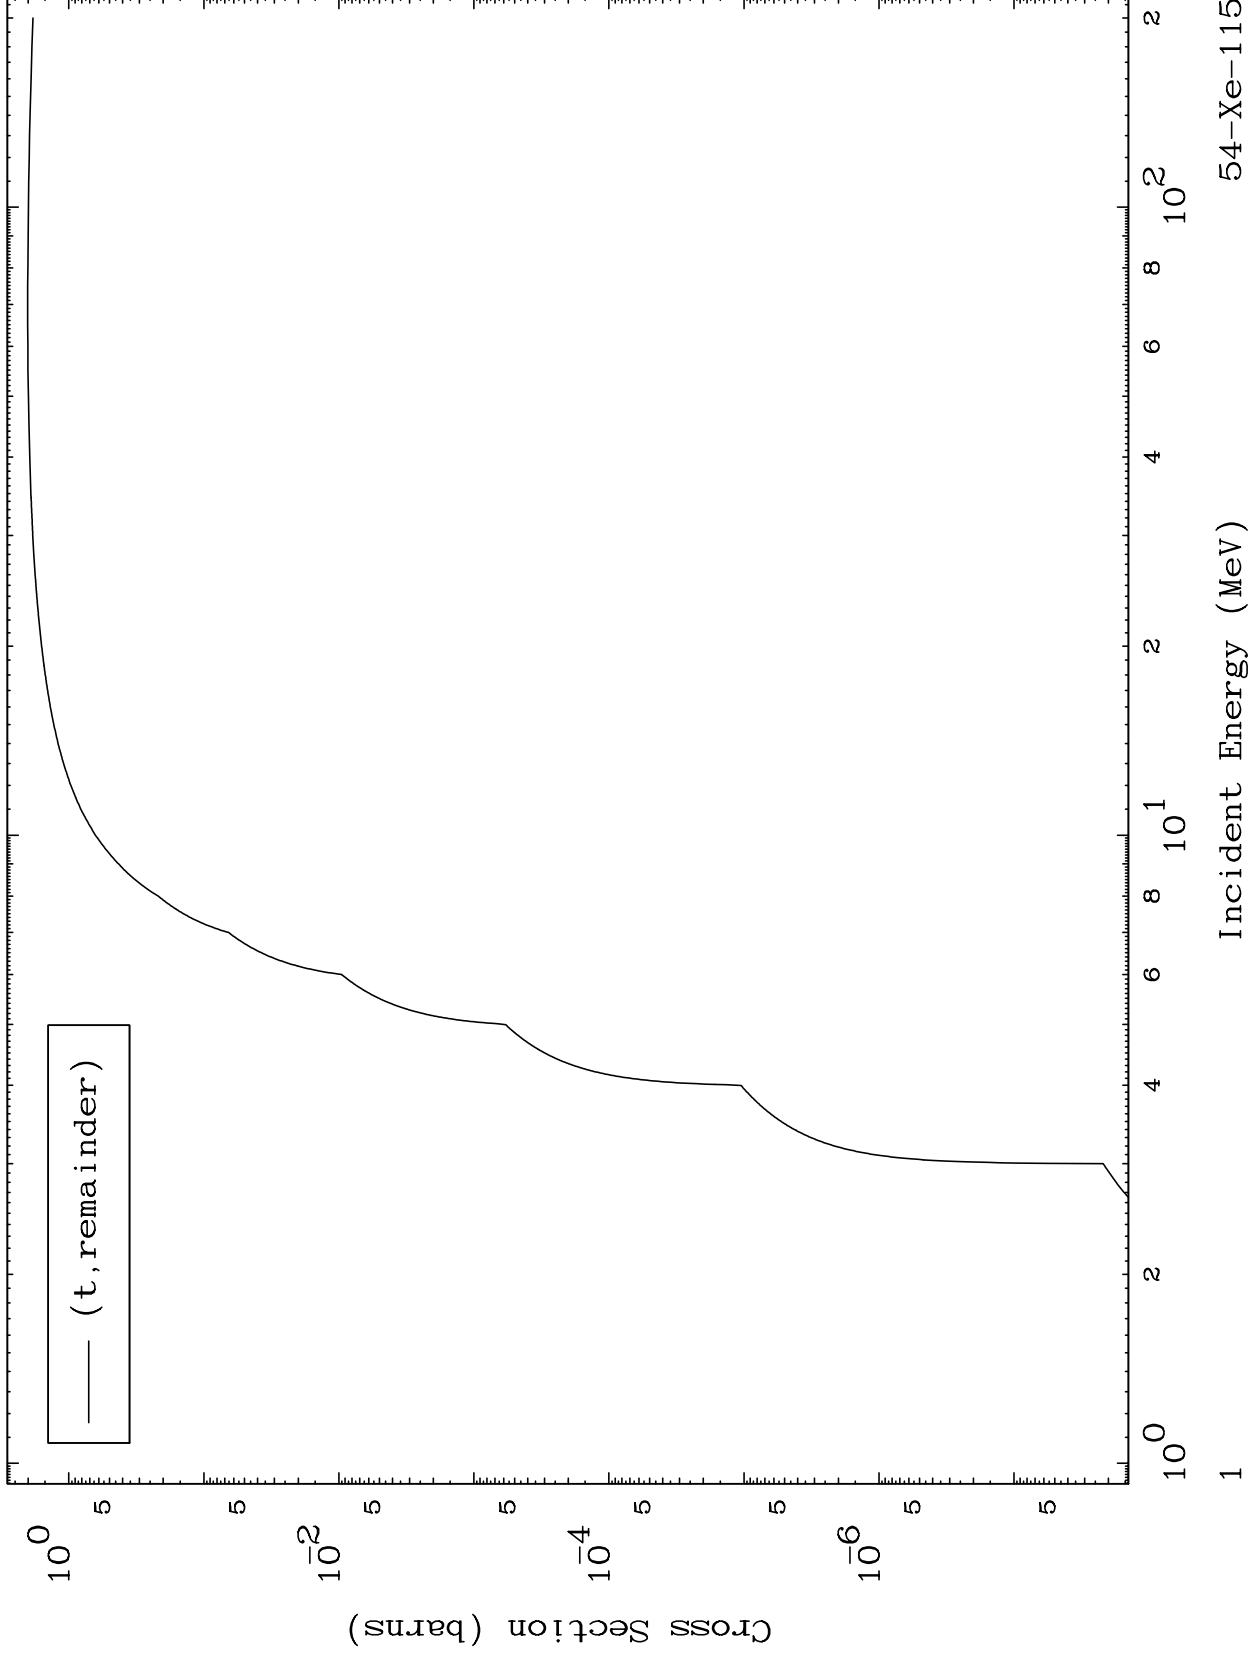

Press Mouse Button to Start

MAT 5398

Triton Major
0 Kelvin Cross Sections

54-Xe-115

54-Xe-115

Incident Energy (MeV)