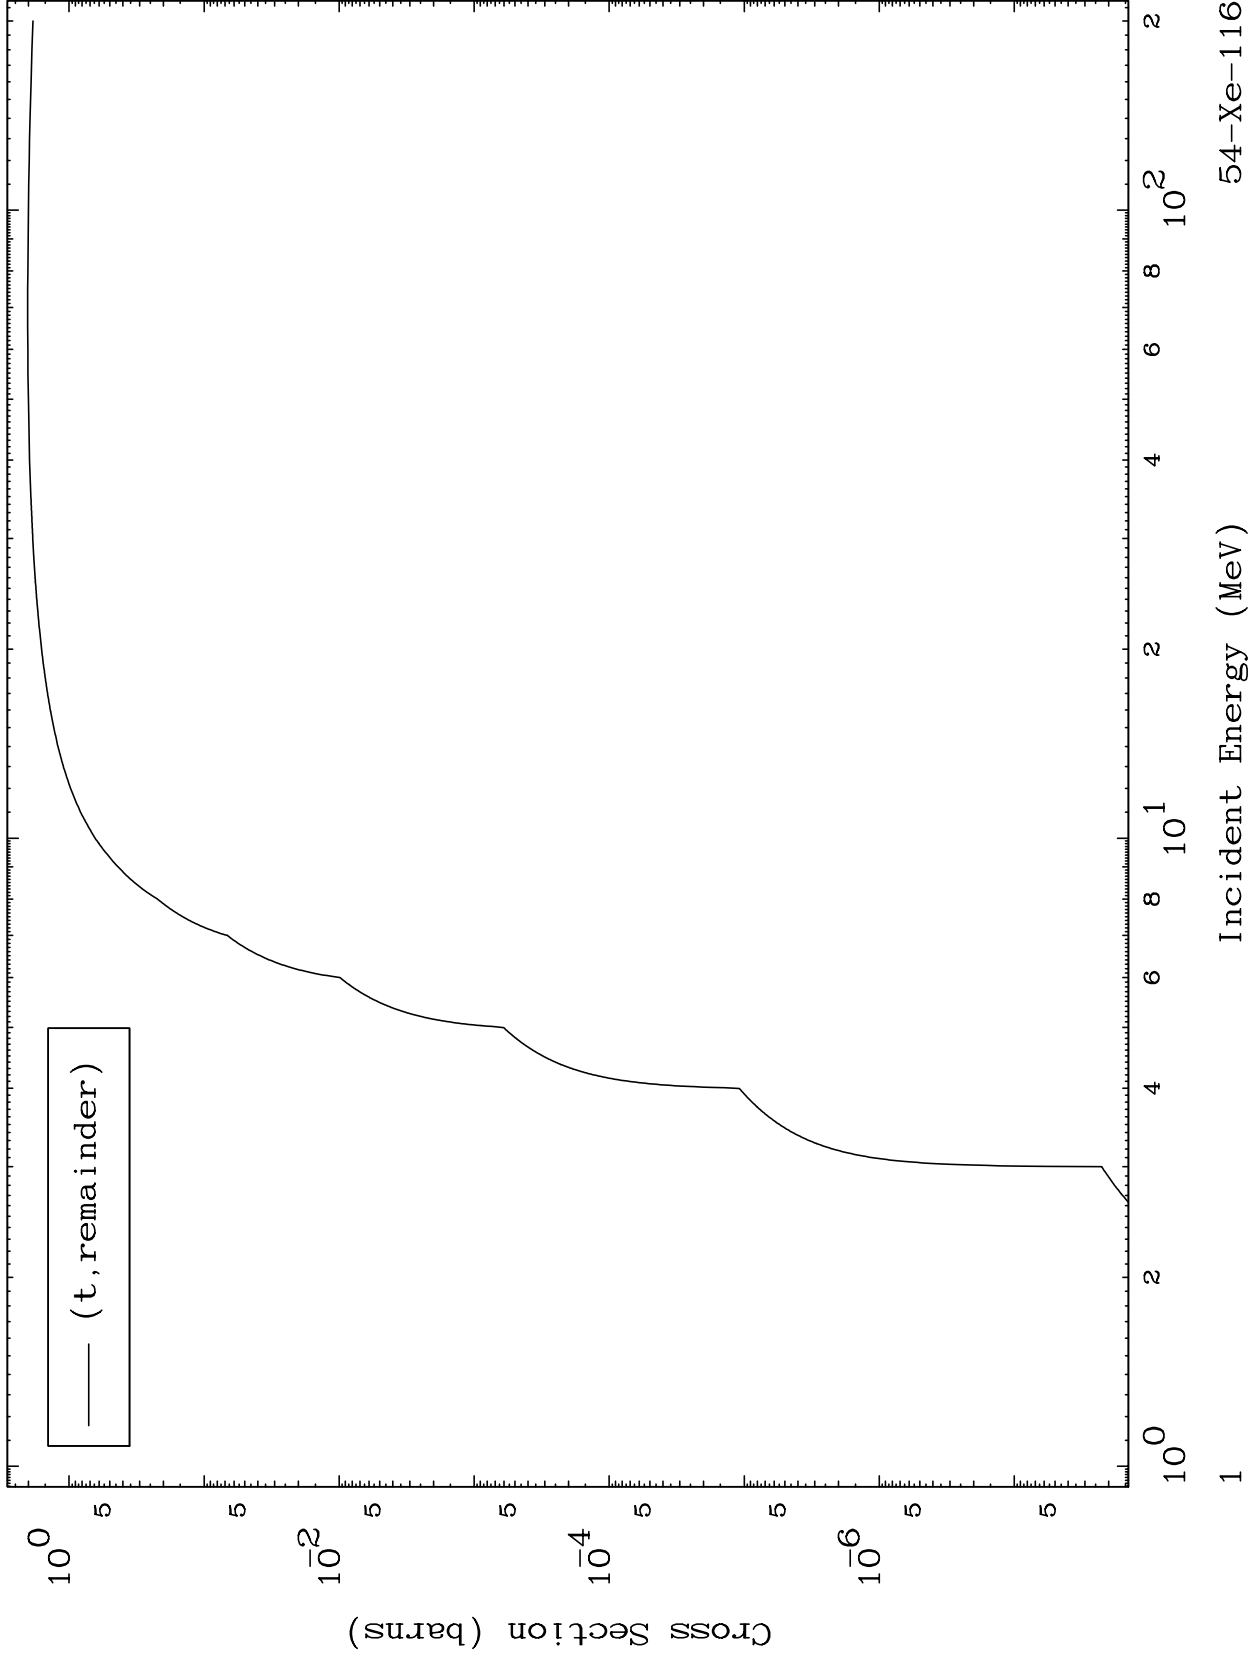

Press Mouse Button to Start

MAT 5401

Triton Major
0 Kelvin Cross Sections

54-Xe-116

54-Xe-116

Incident Energy (MeV)