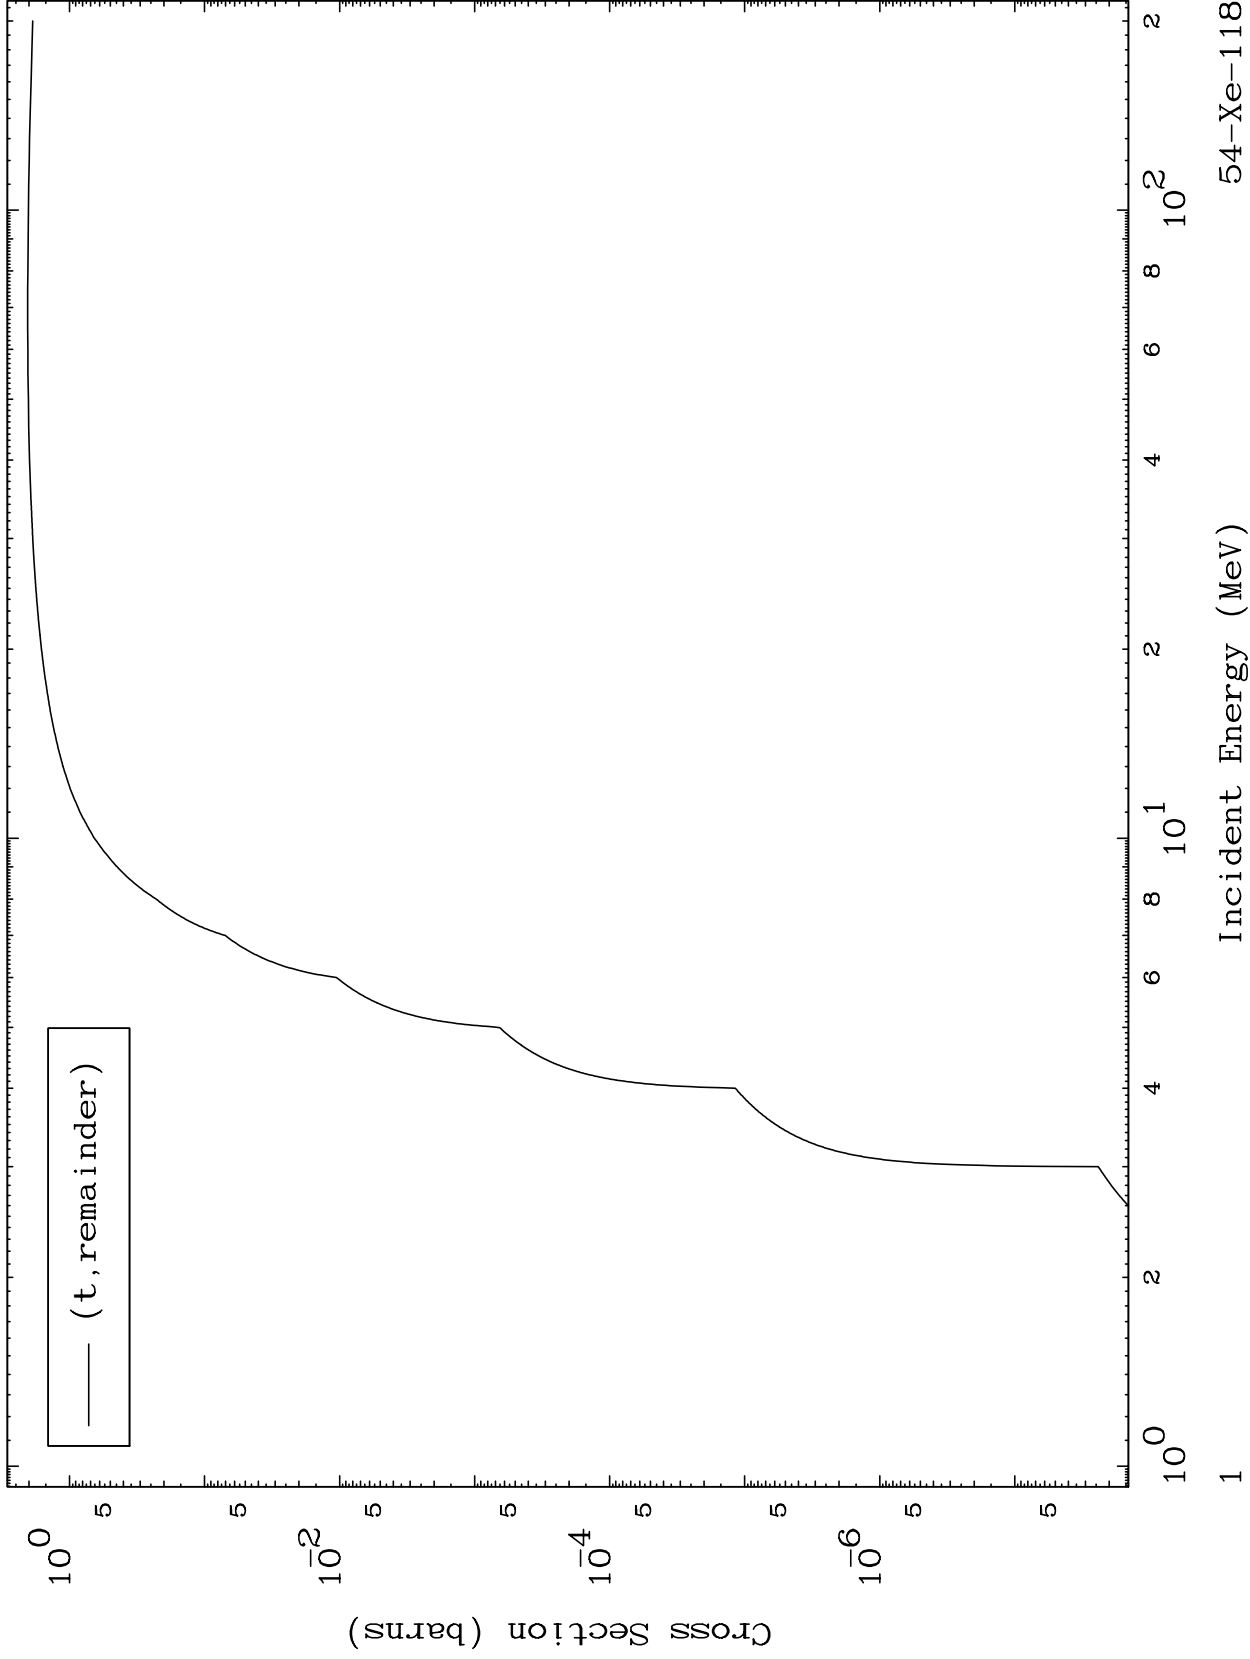

Press Mouse Button to Start

MAT 5407

Triton Major
0 Kelvin Cross Sections

54-Xe-118

54-Xe-118

Incident Energy (MeV)