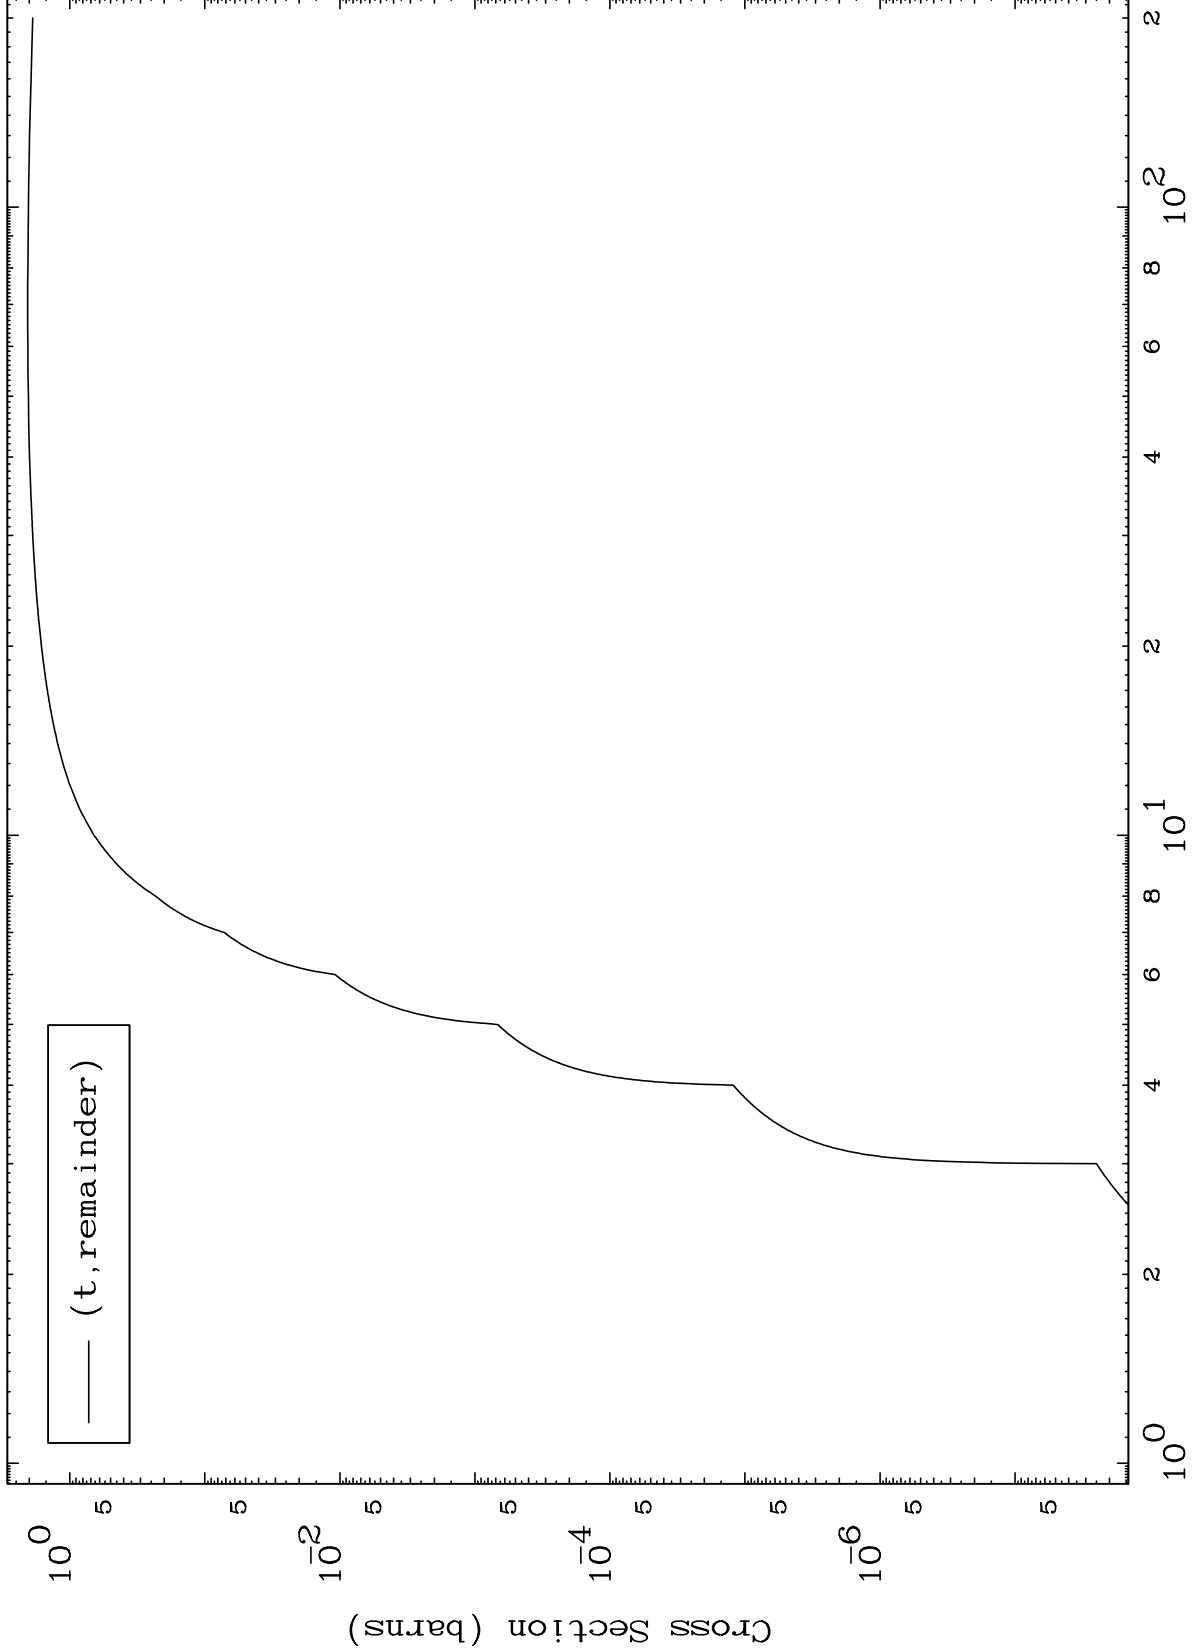

Press Mouse Button to Start

MAT 5410

Triton Major

54-Xe-119

0 Kelvin Cross Sections

Incident Energy (MeV)

54-Xe-119