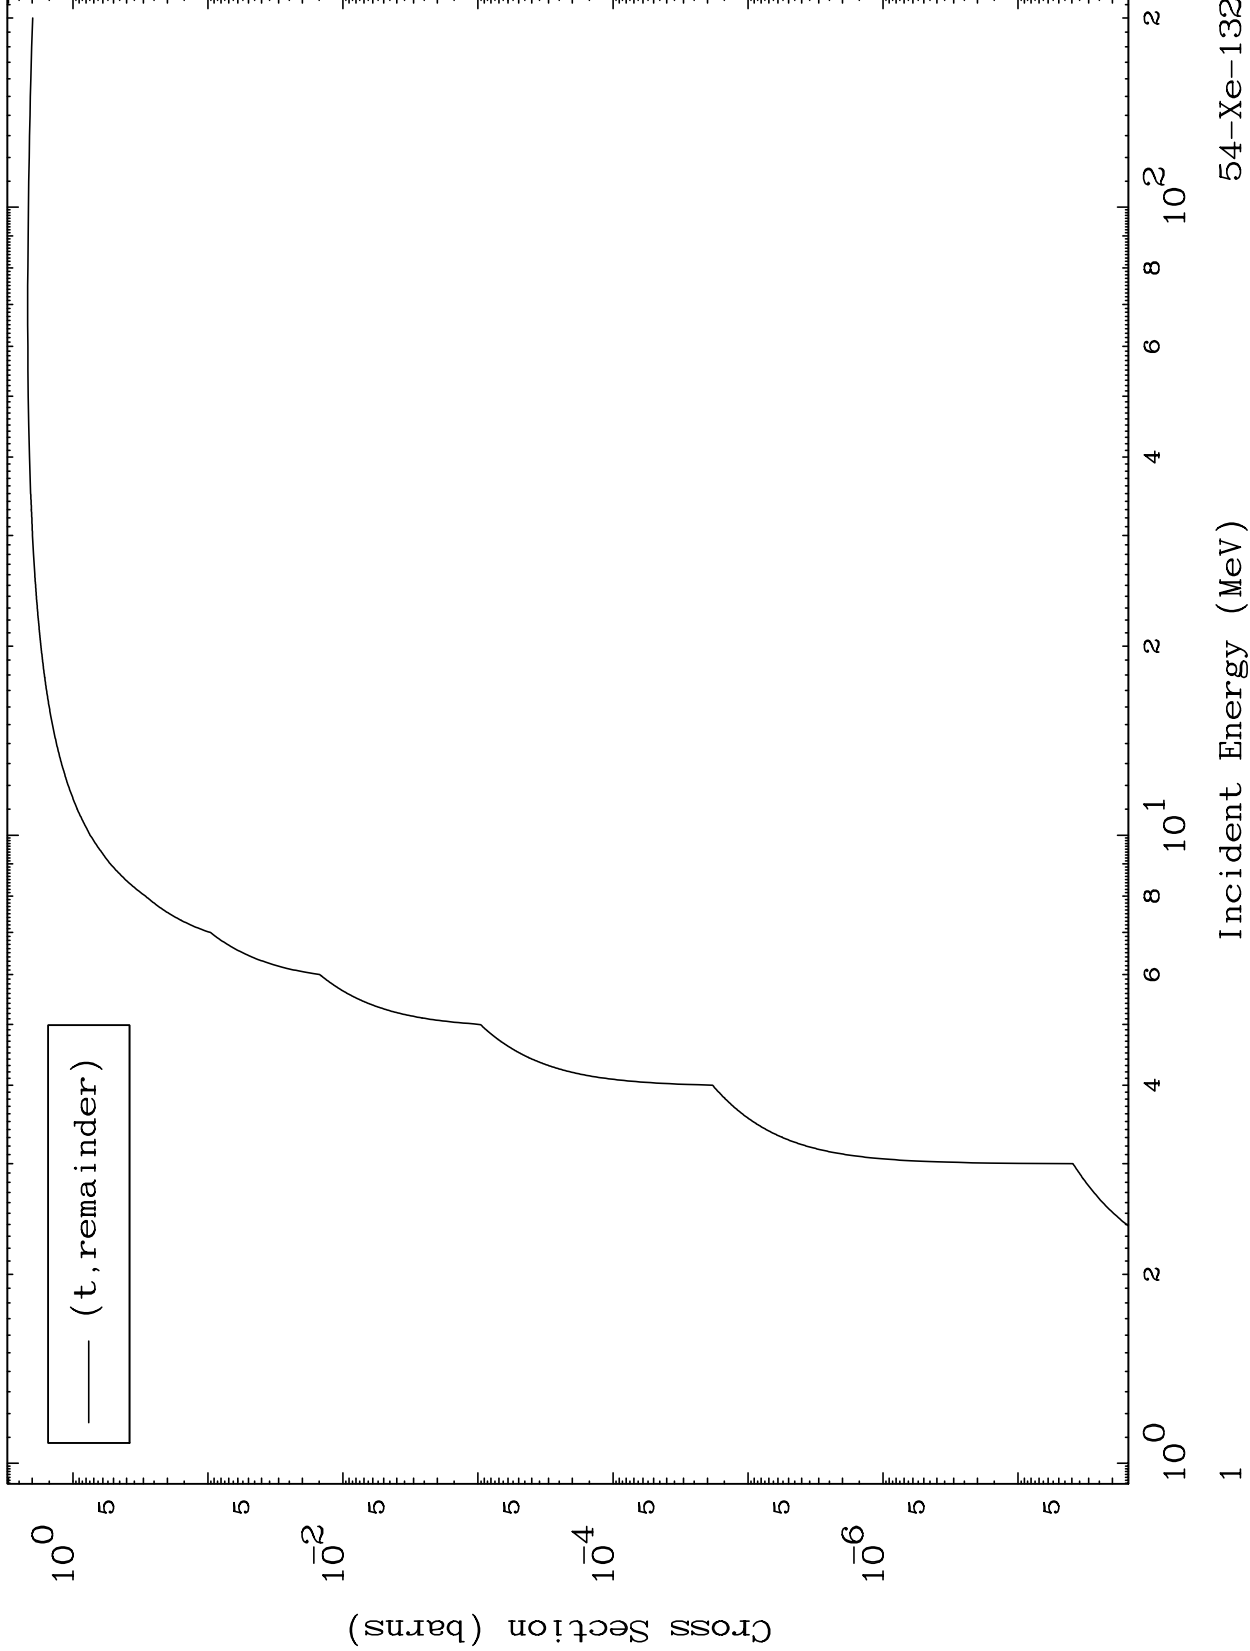

Press Mouse Button to Start

MAT 5449

Triton Major

54-Xe-132

0 Kelvin Cross Sections

Incident Energy (MeV)

54-Xe-132