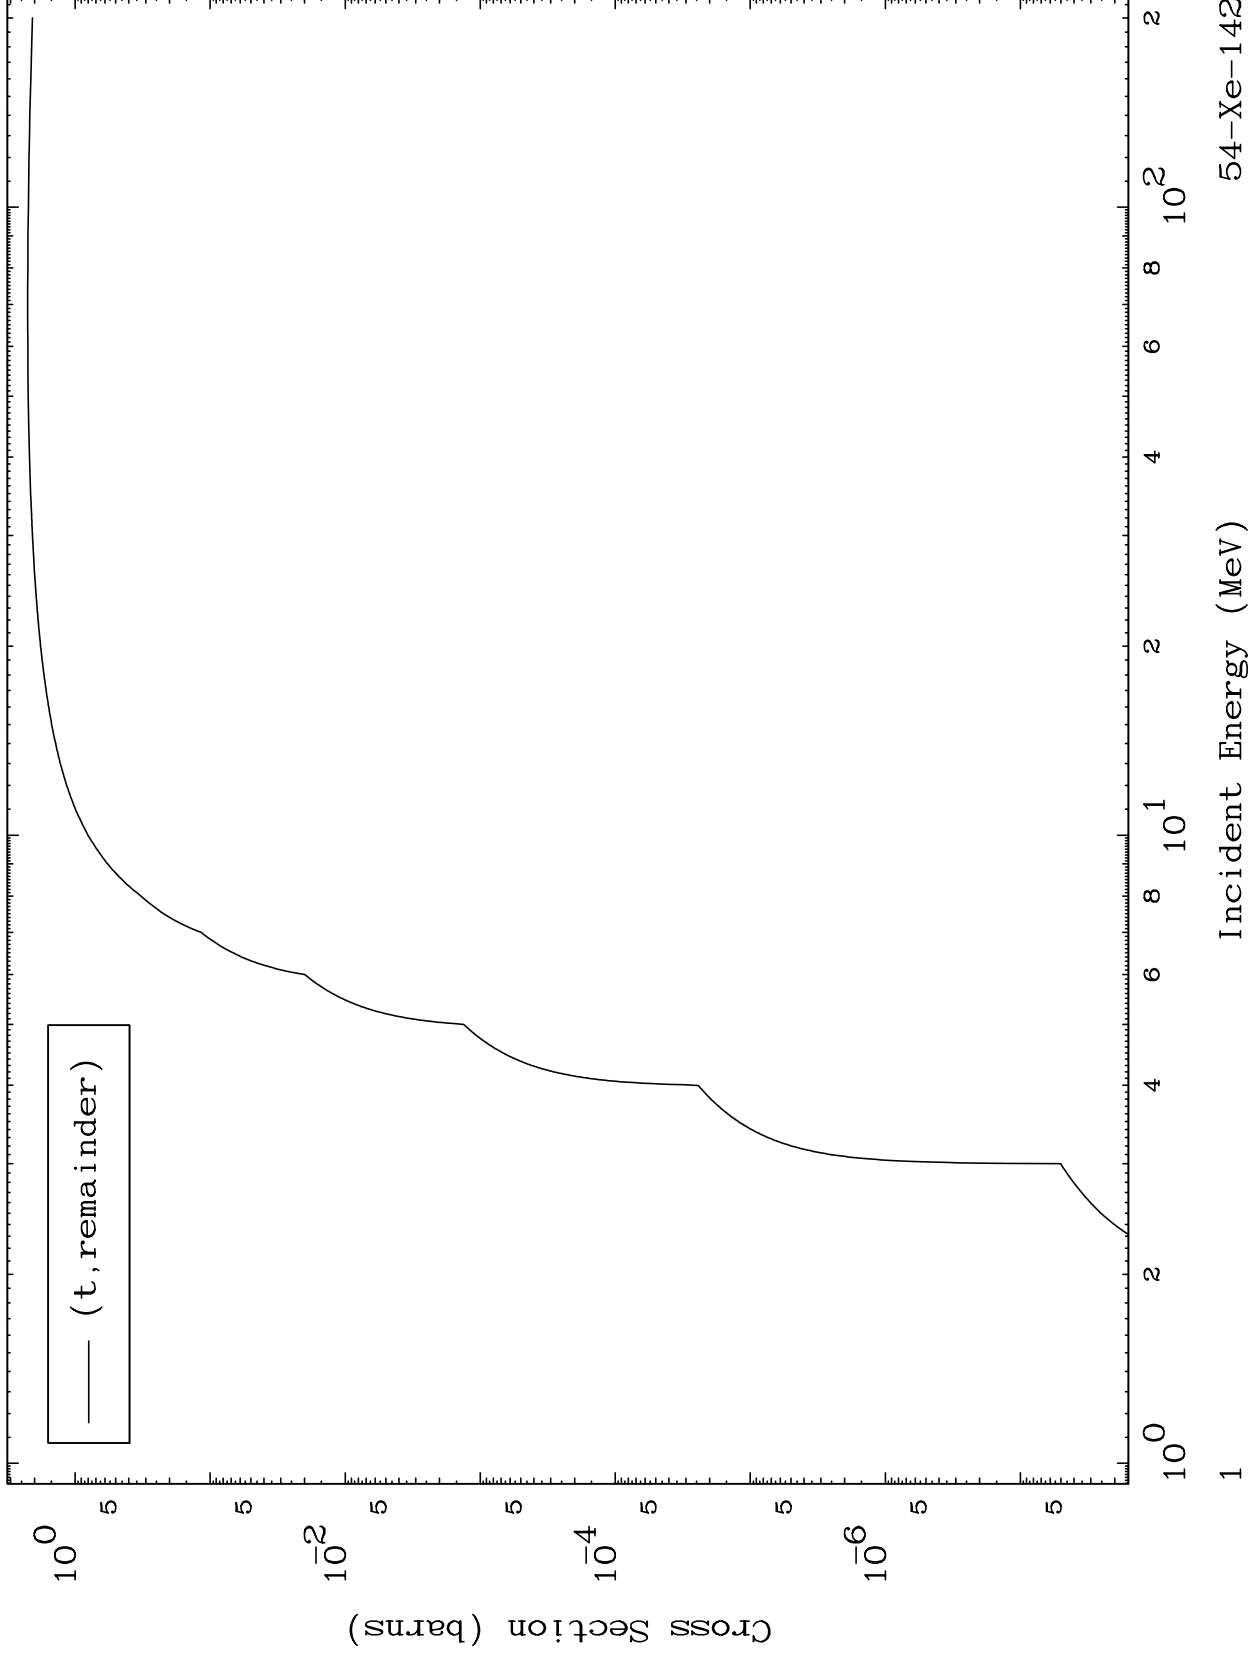

Press Mouse Button to Start

MAT 5479

Triton Major  
0 Kelvin Cross Sections

54-Xe-142

54-Xe-142