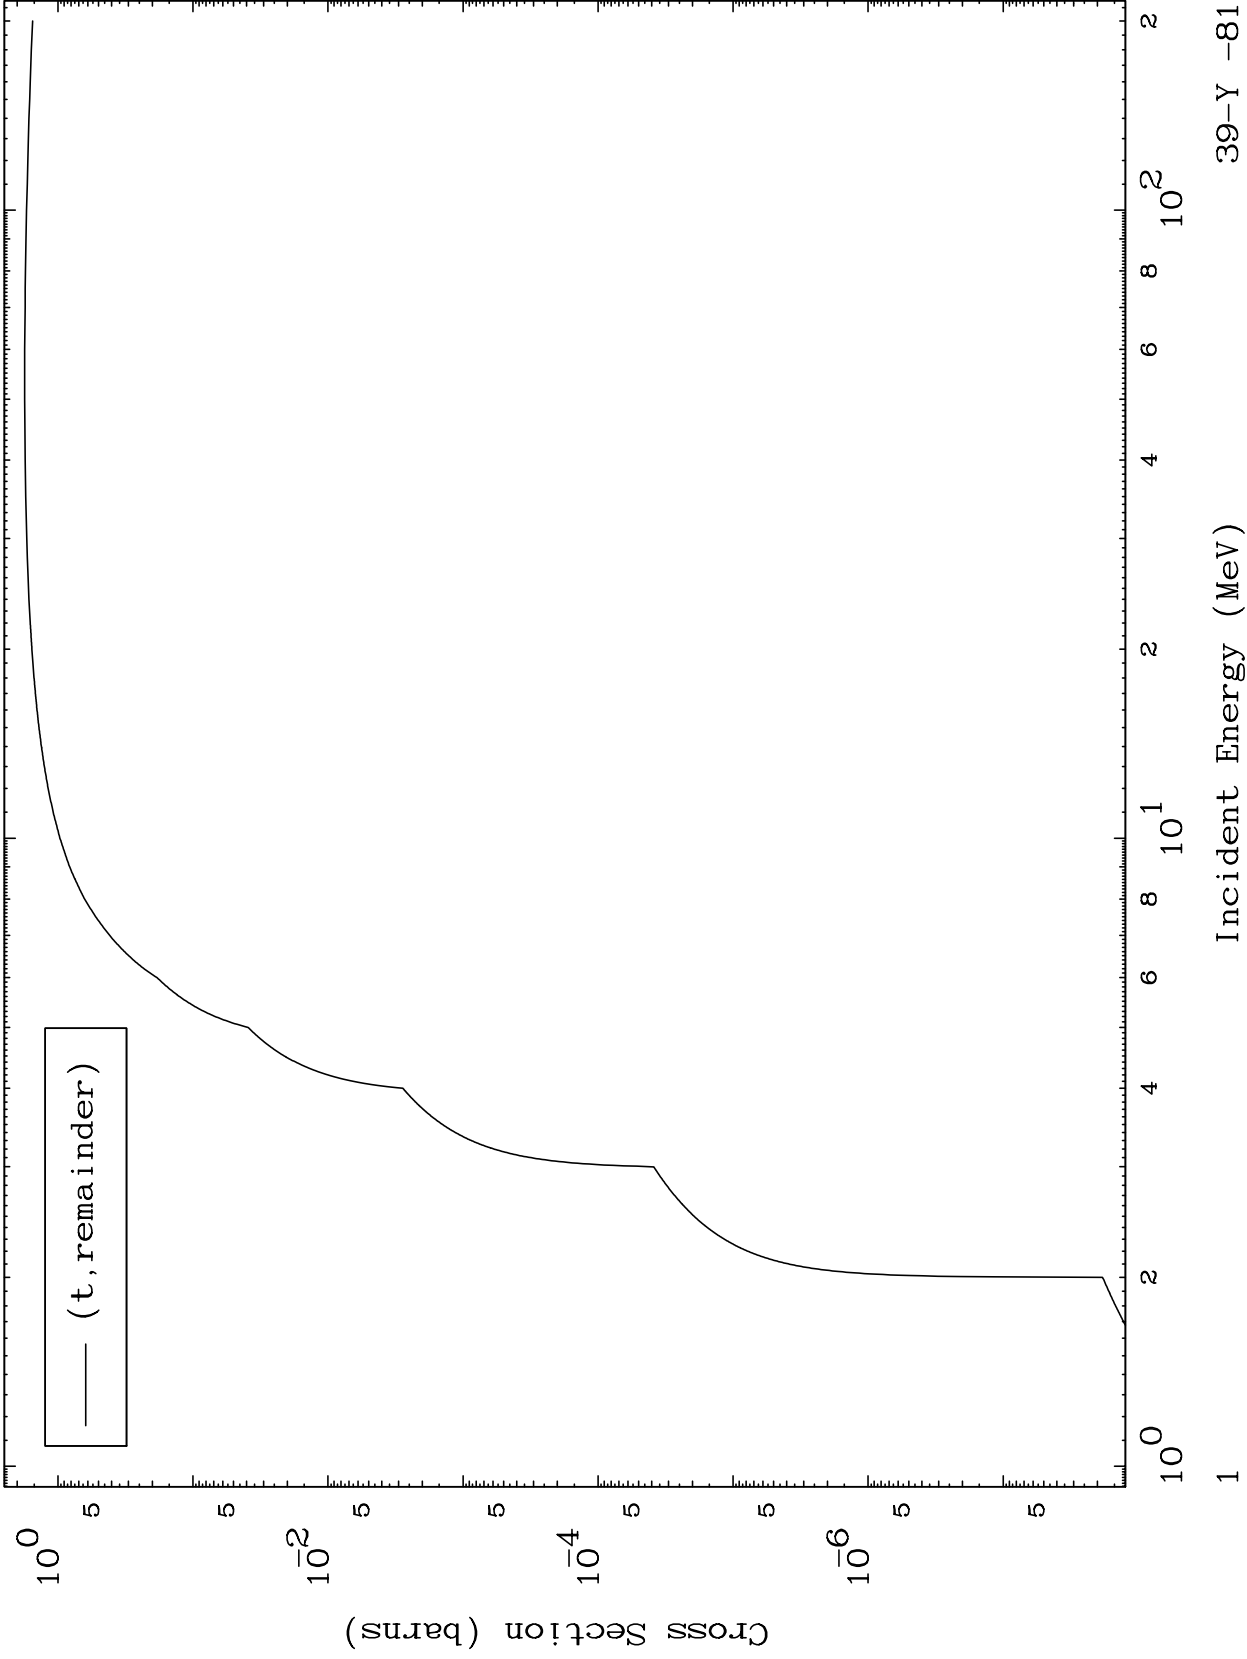

Press Mouse Button to Start

MAT 3901

Triton Major  
0 Kelvin Cross Sections

39-Y -81

39-Y -81