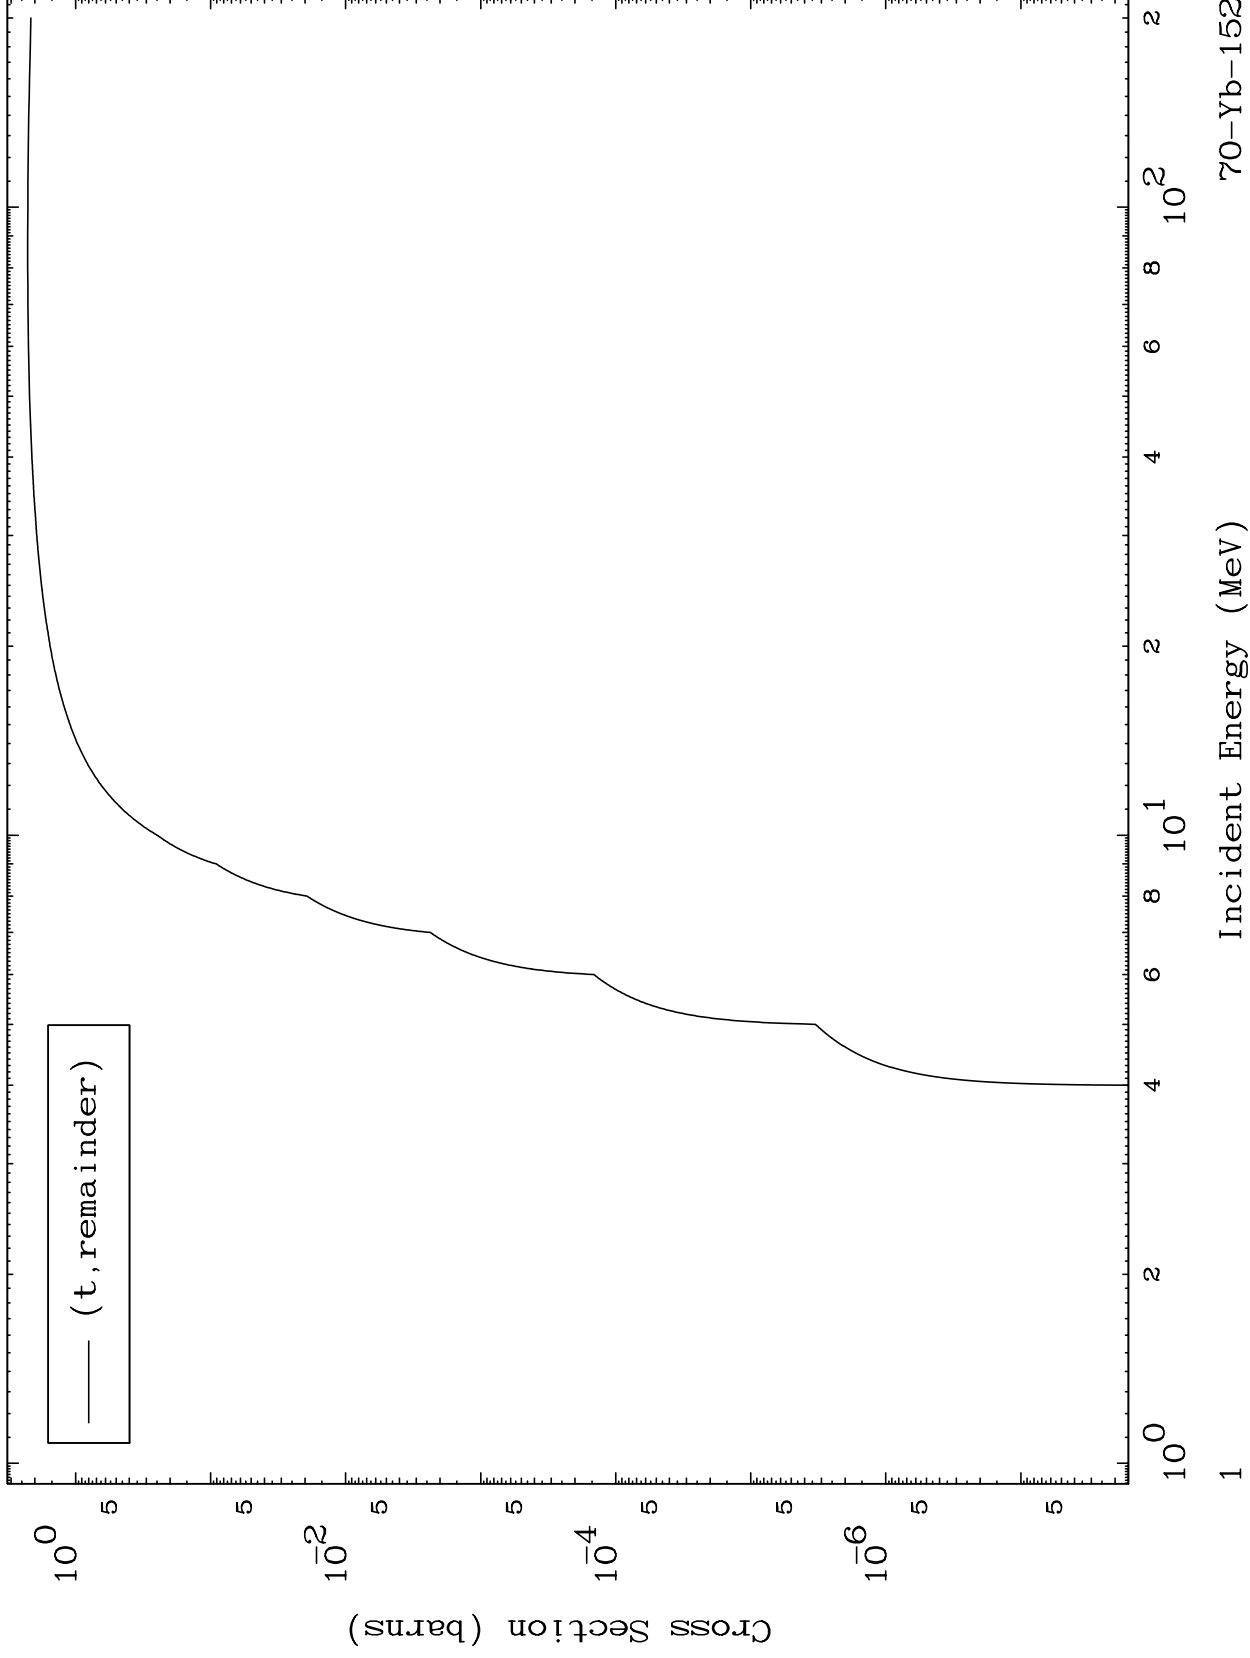

Press Mouse Button to Start

MAT 6977

Triton Major
0 Kelvin Cross Sections

70-Yb-152

70-Yb-152

Incident Energy (MeV)