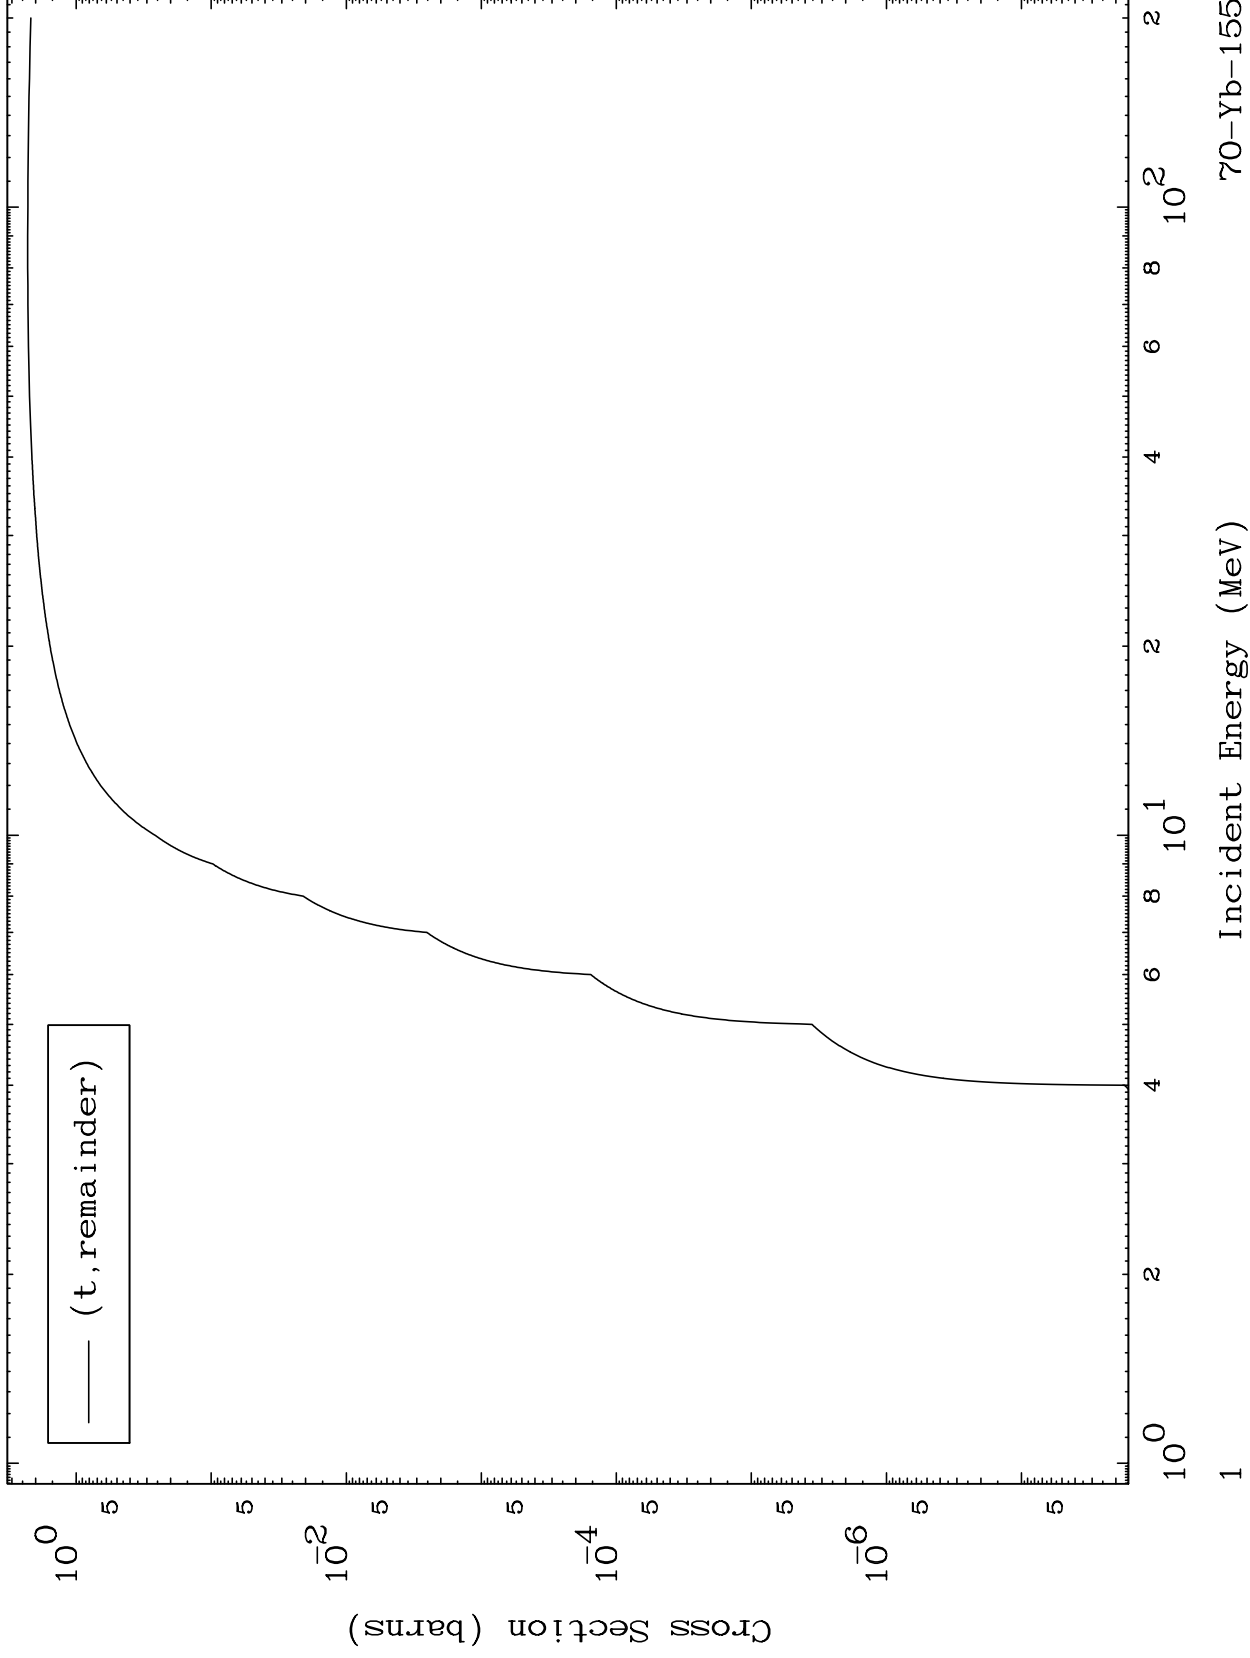

Press Mouse Button to Start

MAT 6986

Triton Major  
0 Kelvin Cross Sections

70-Yb-155

70-Yb-155