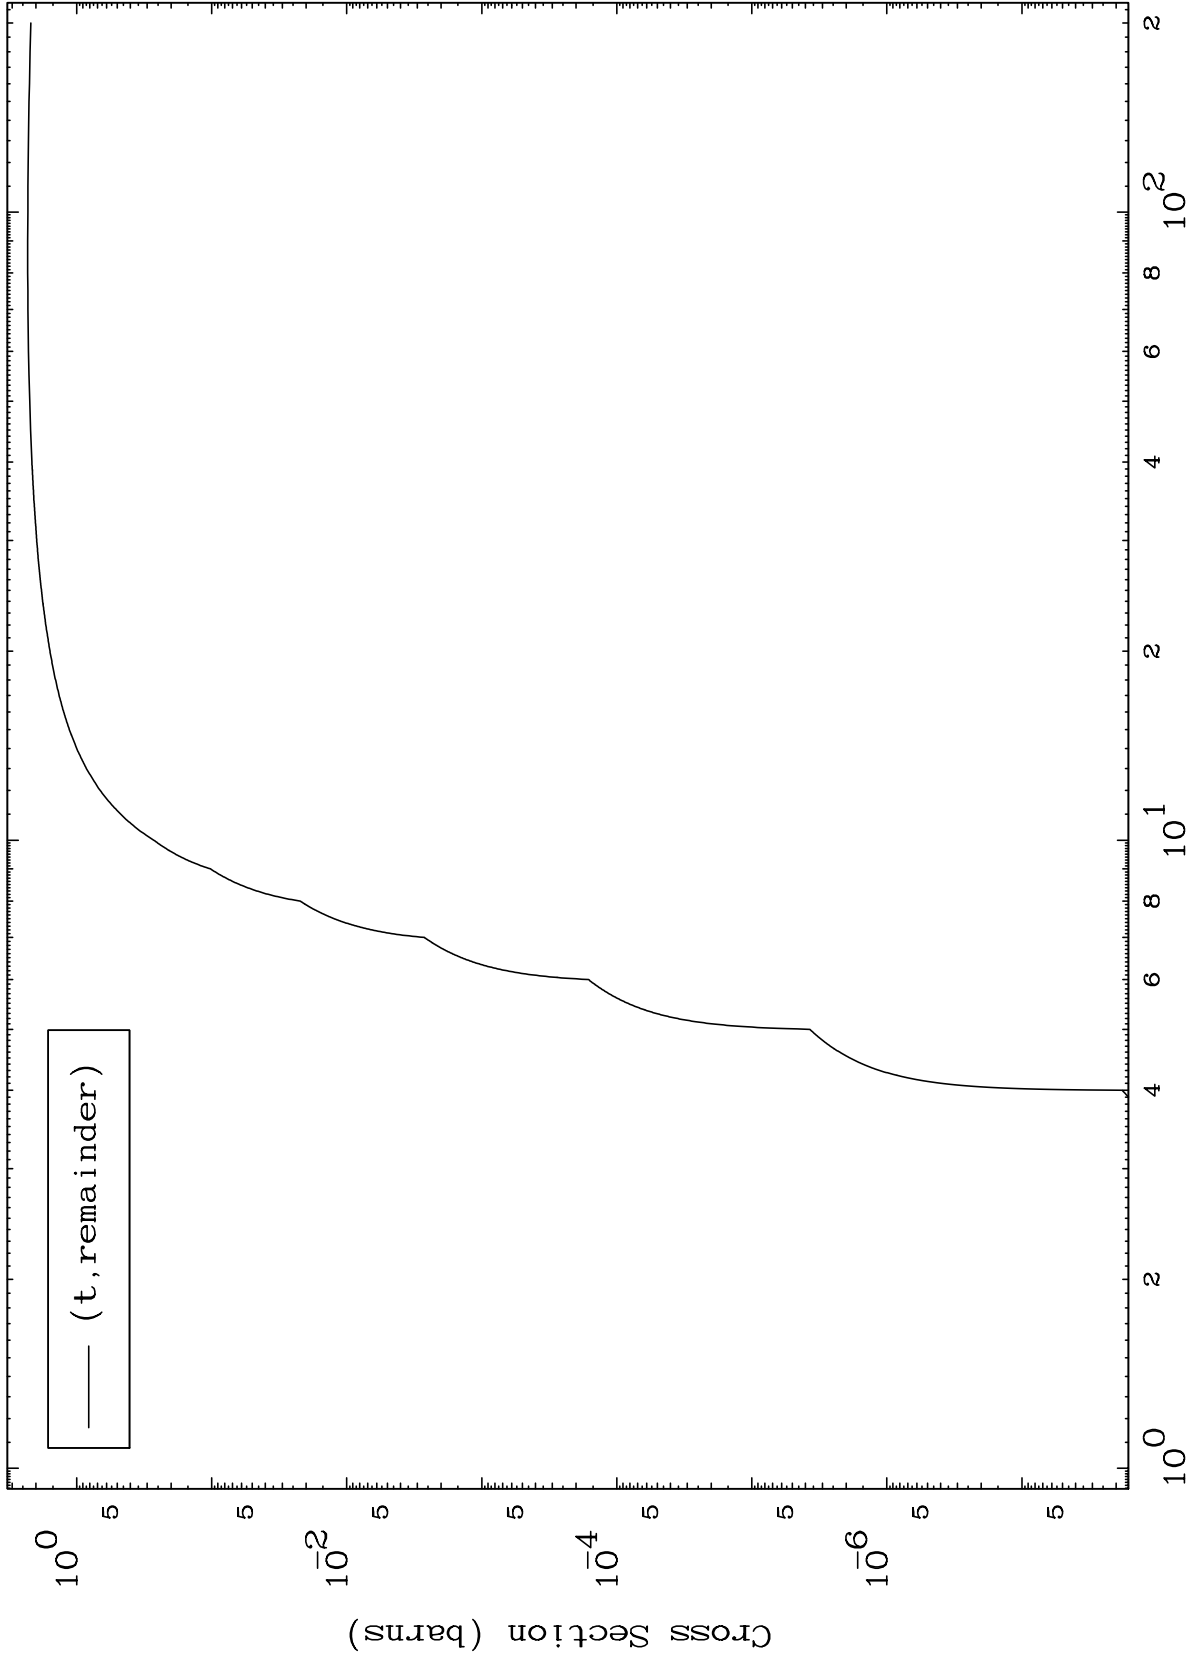

Press Mouse Button to Start

MAT 6992

Triton Major

70-Yb-157

0 Kelvin Cross Sections

Incident Energy (MeV)

70-Yb-157