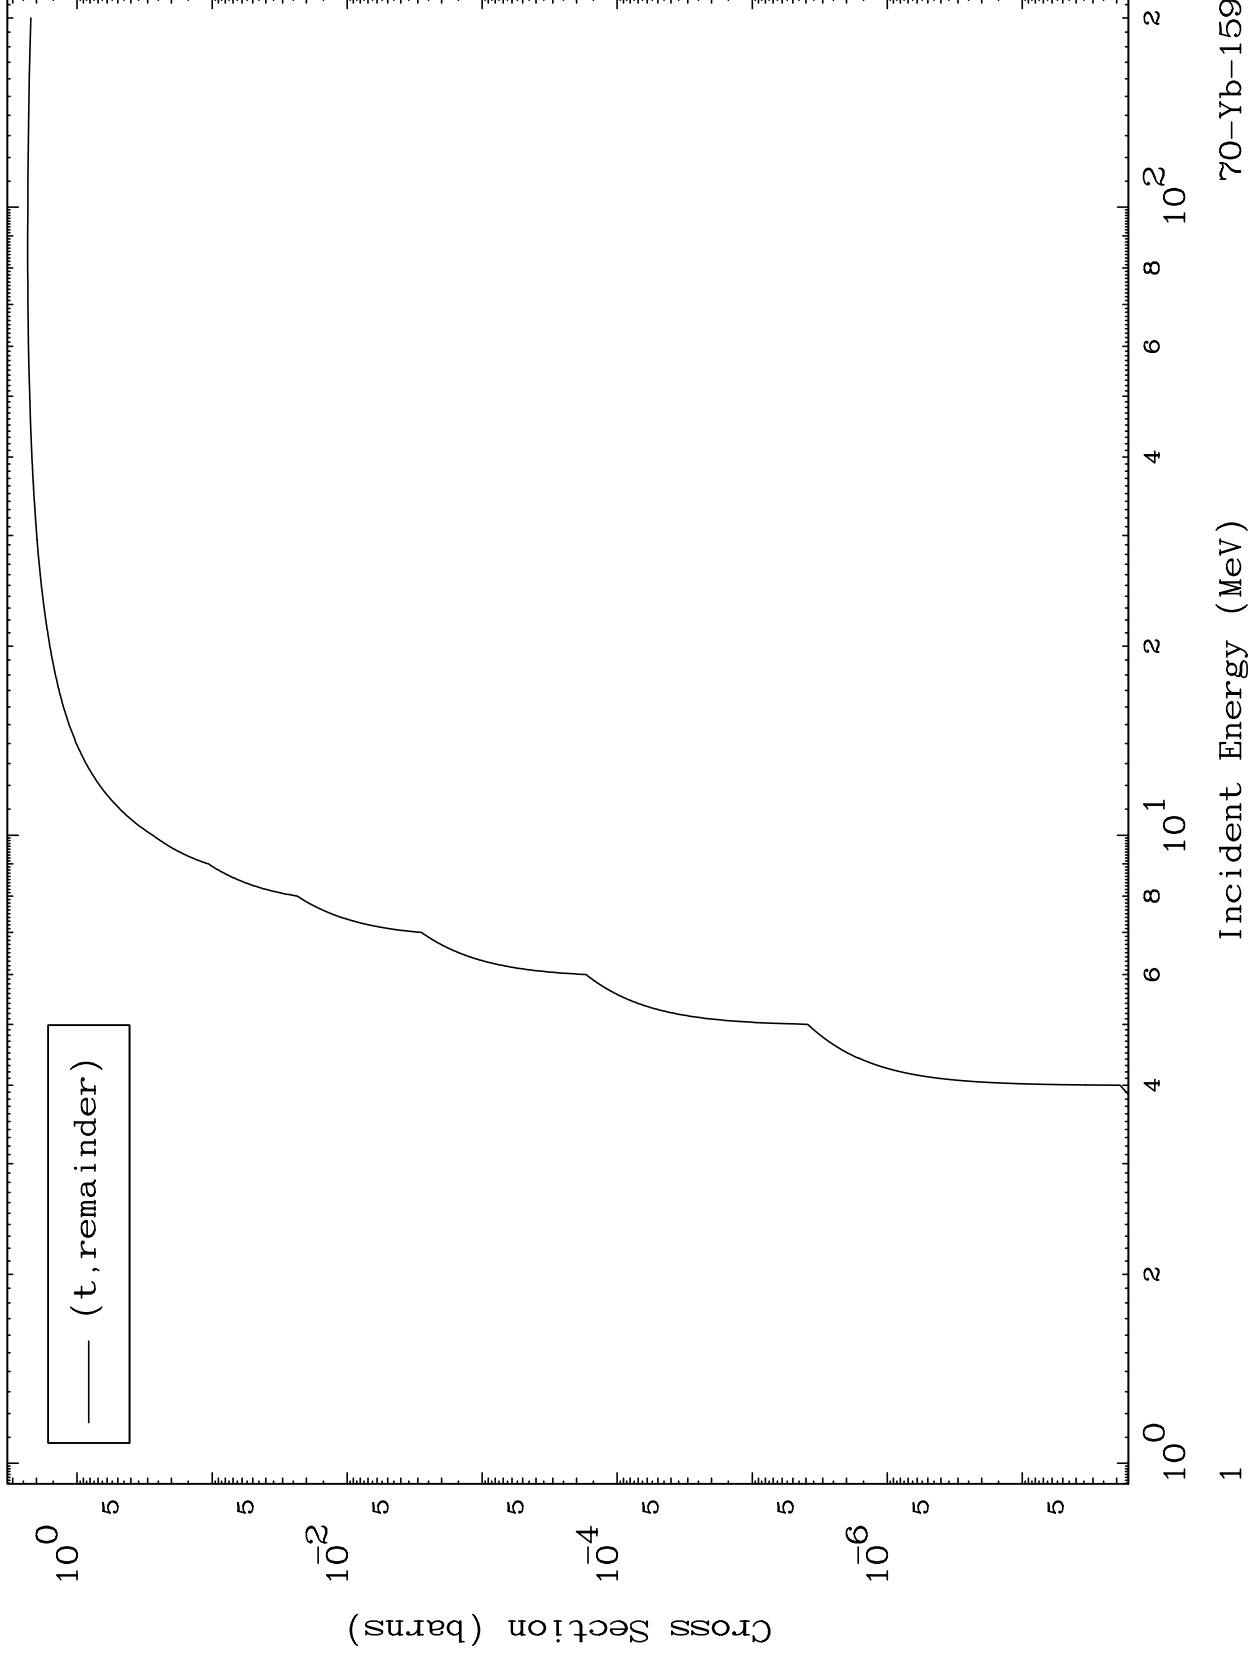

Press Mouse Button to Start

MAT 6998

Triton Major
0 Kelvin Cross Sections

70-Yb-159

70-Yb-159

Incident Energy (MeV)