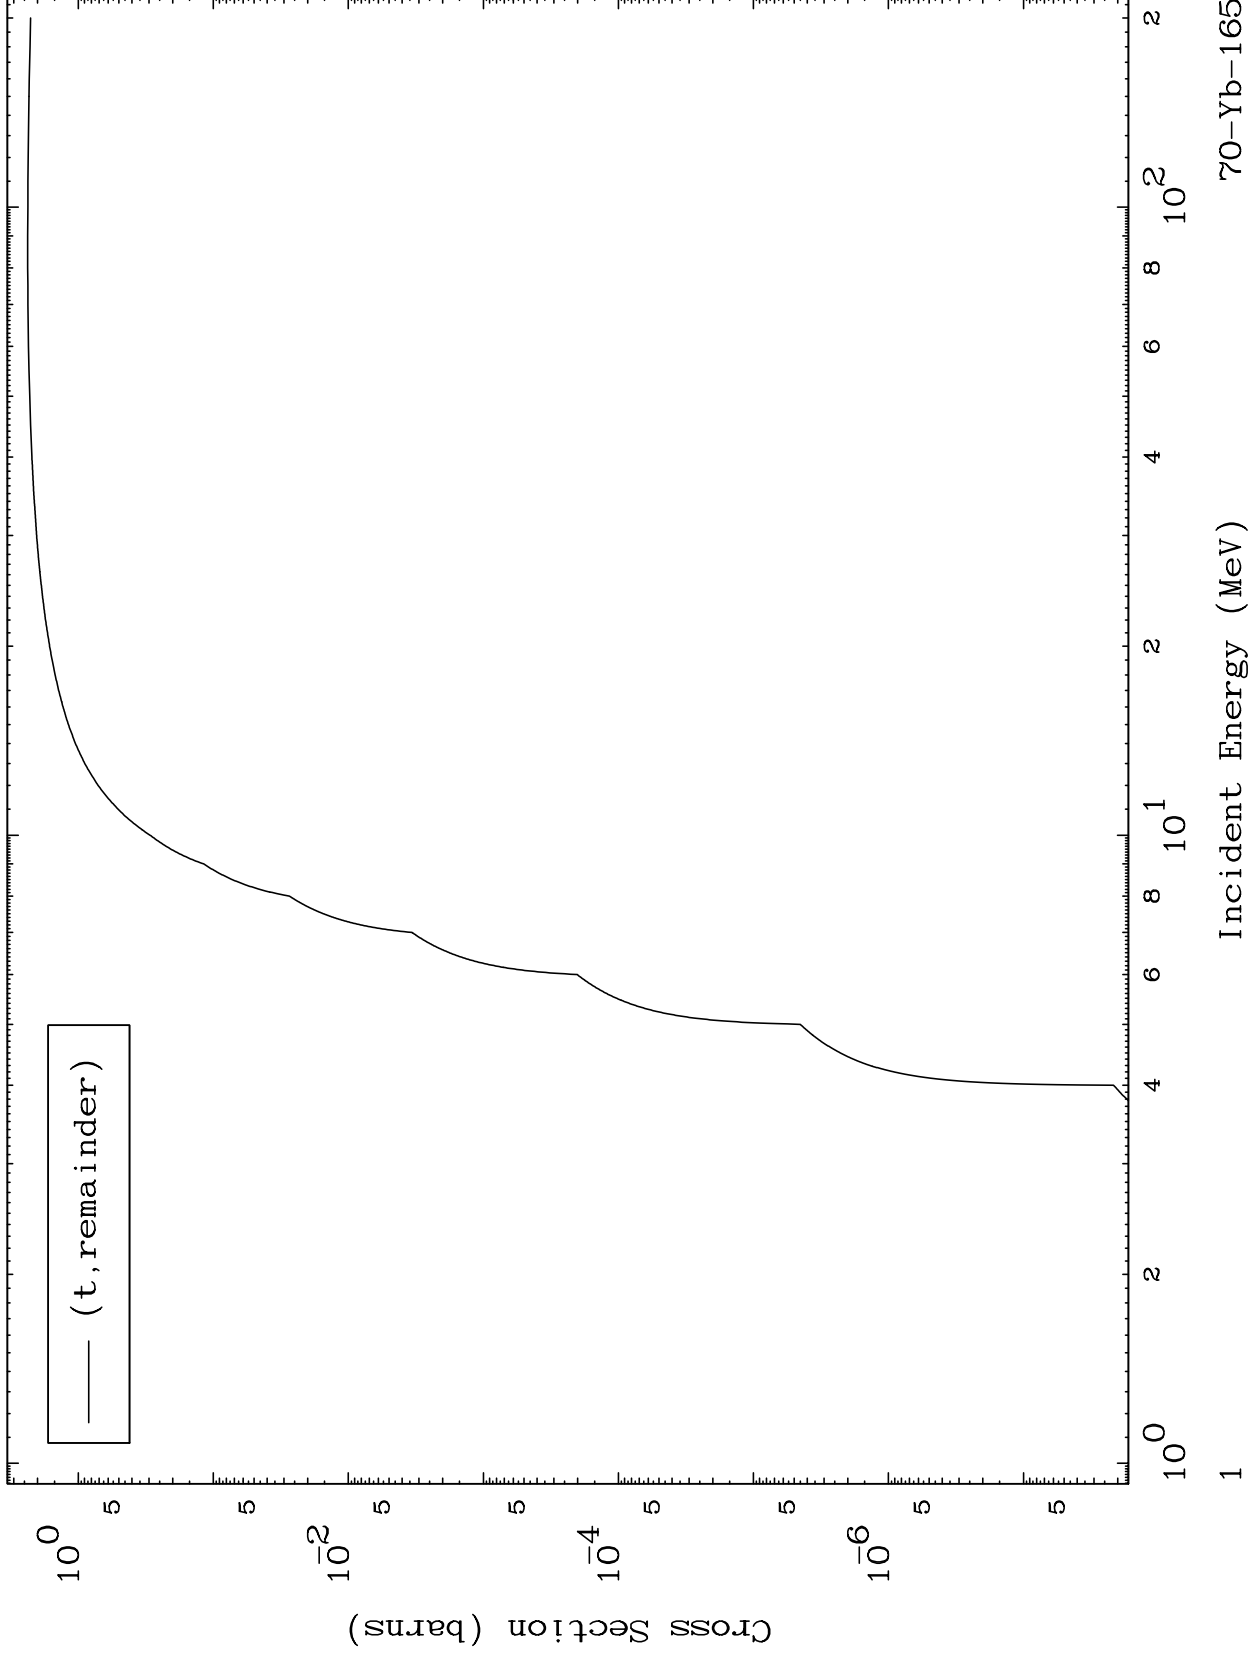

Press Mouse Button to Start

MAT 7016

Triton Major  
0 Kelvin Cross Sections

70-Yb-165

70-Yb-165

Incident Energy (MeV)