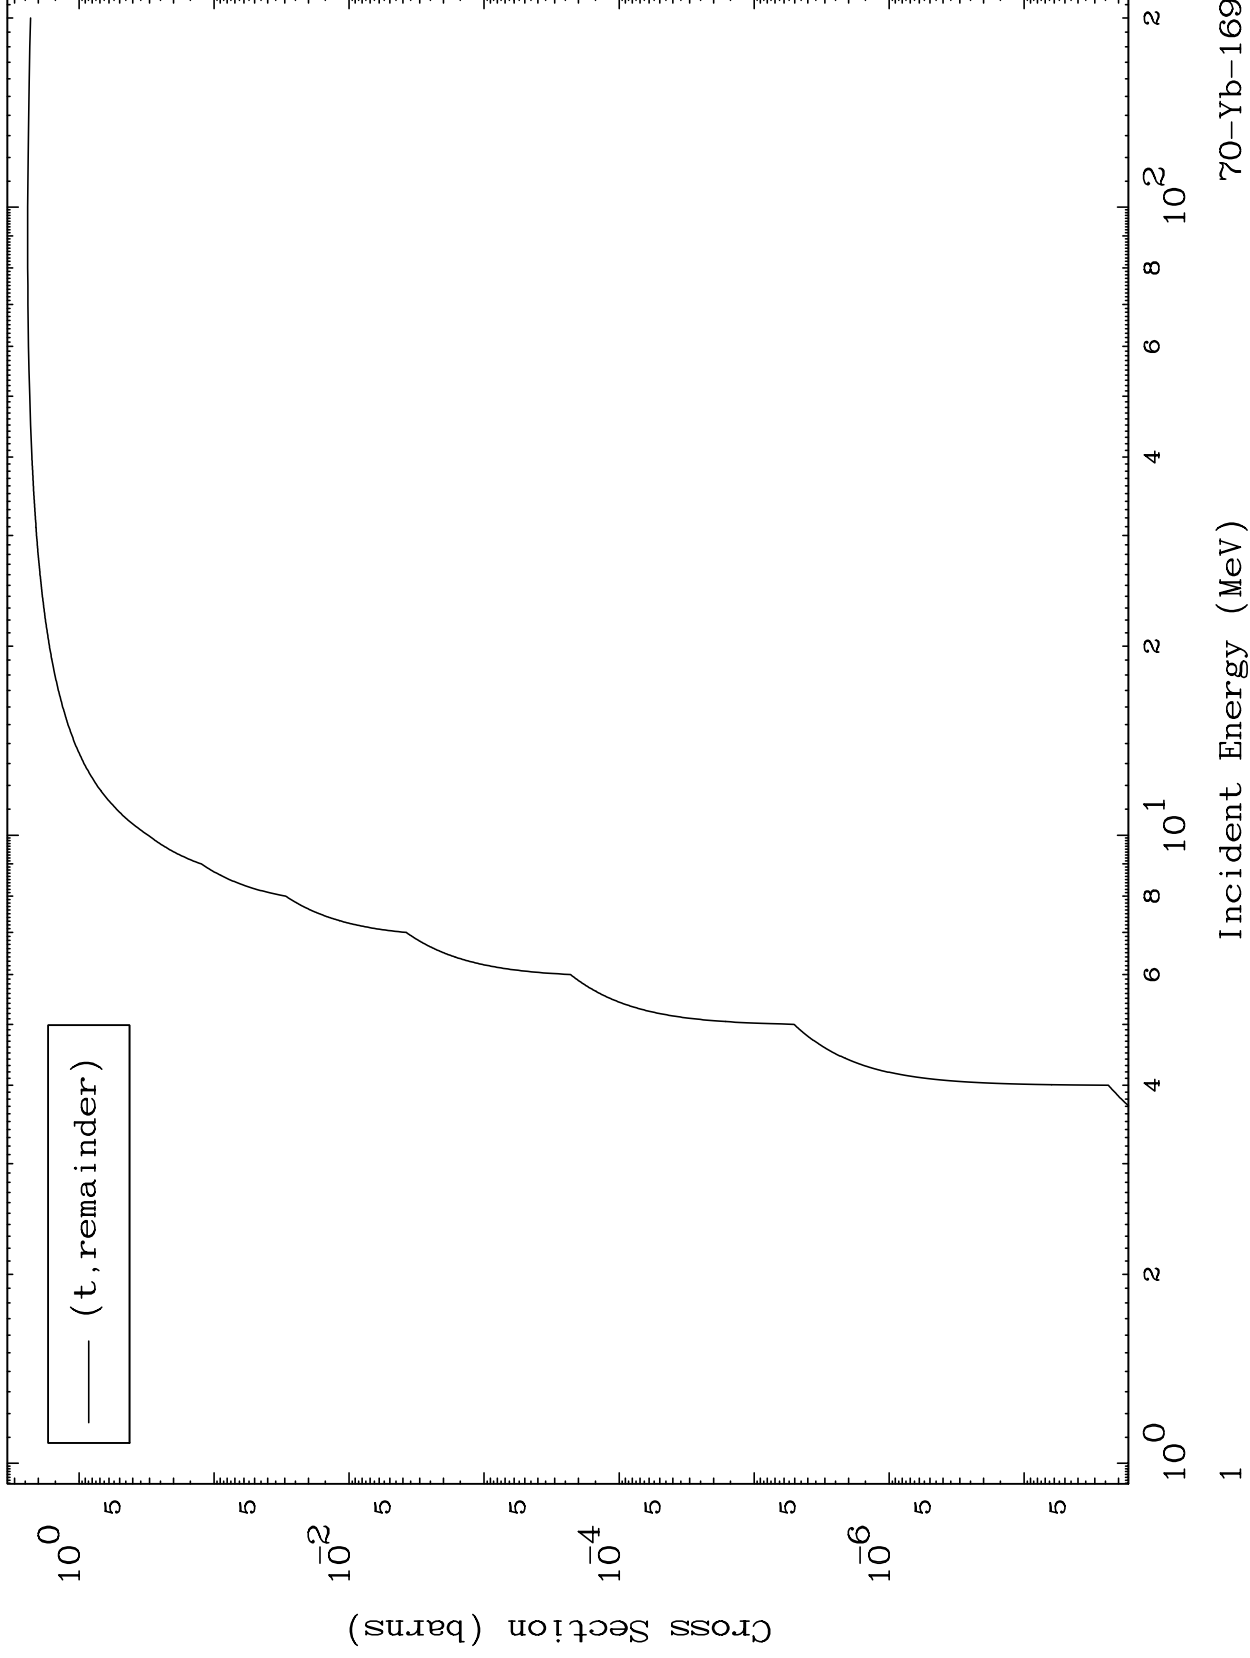

Press Mouse Button to Start

MAT 7028

Triton Major
0 Kelvin Cross Sections

70-Yb-169

70-Yb-169

Incident Energy (MeV)