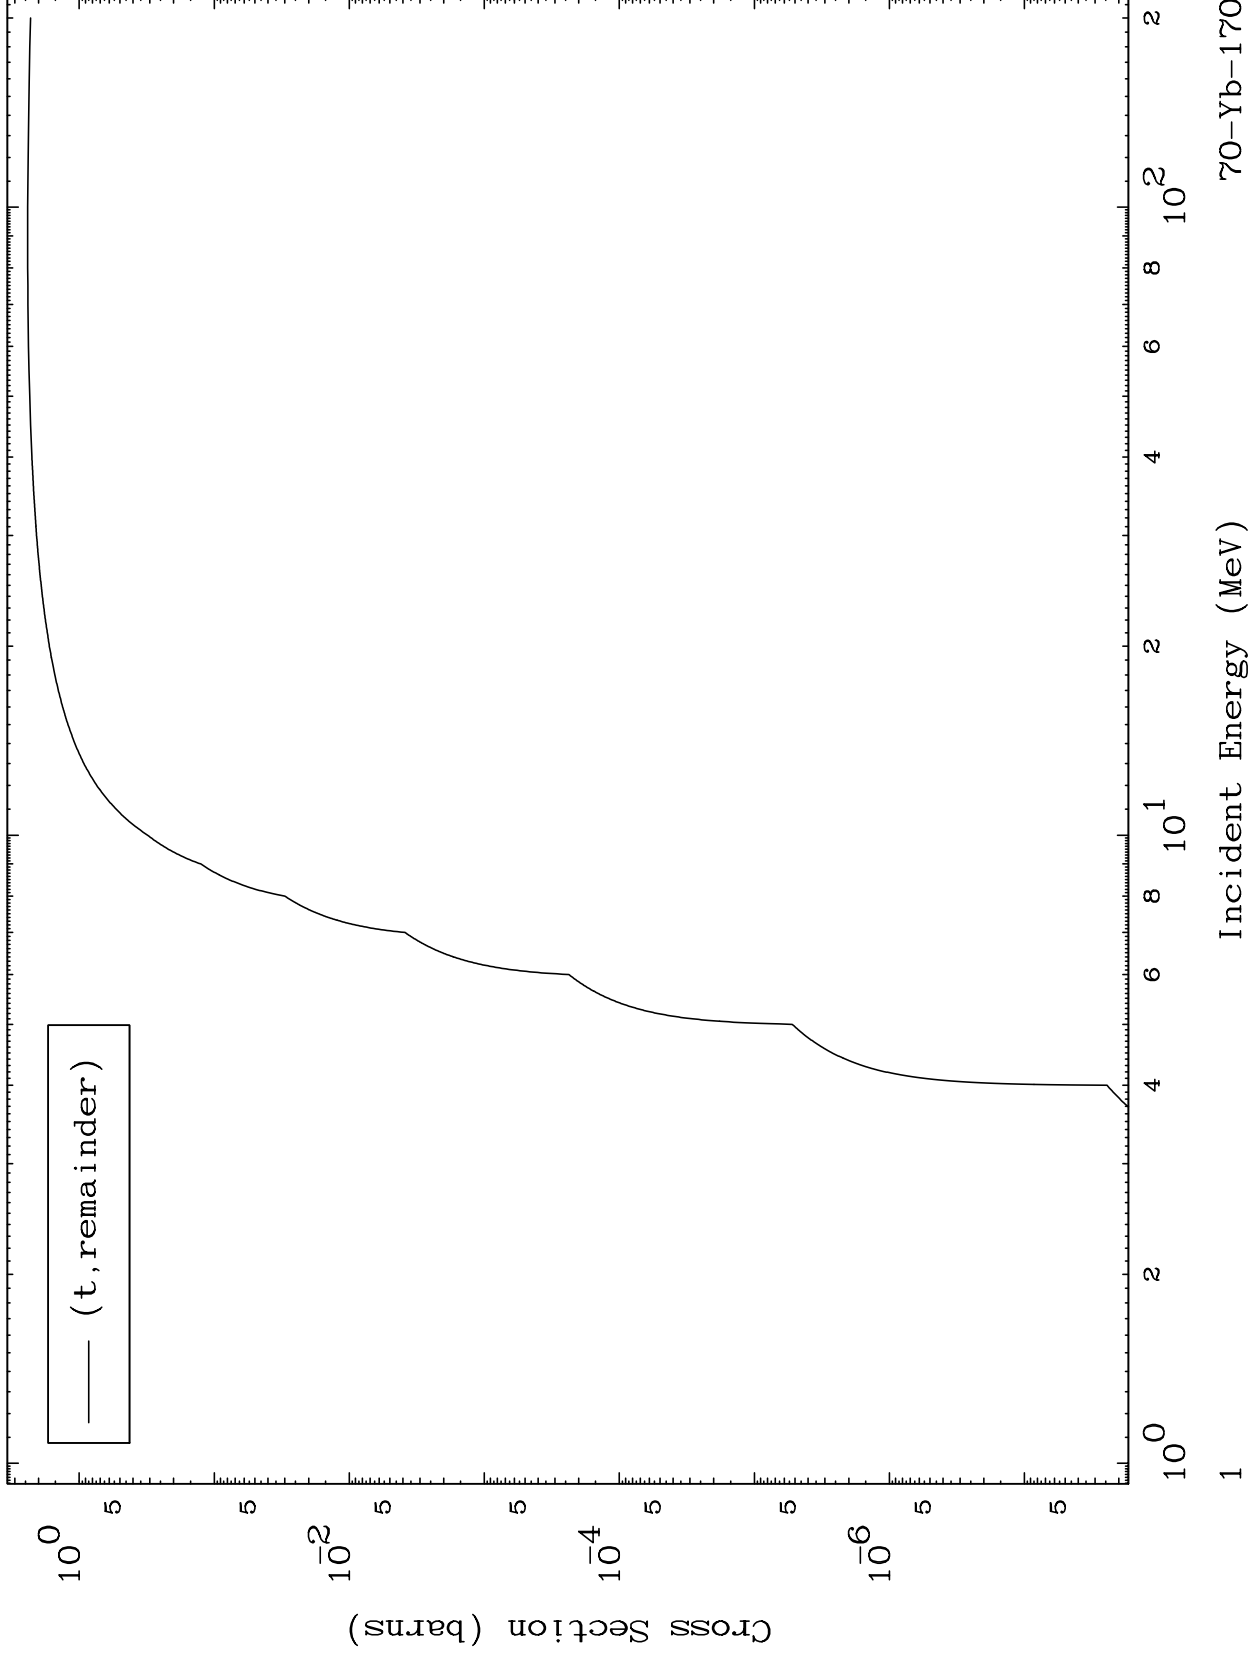

Press Mouse Button to Start

MAT 7031

Triton Major
0 Kelvin Cross Sections

70-Yb-170

70-Yb-170

Incident Energy (MeV)