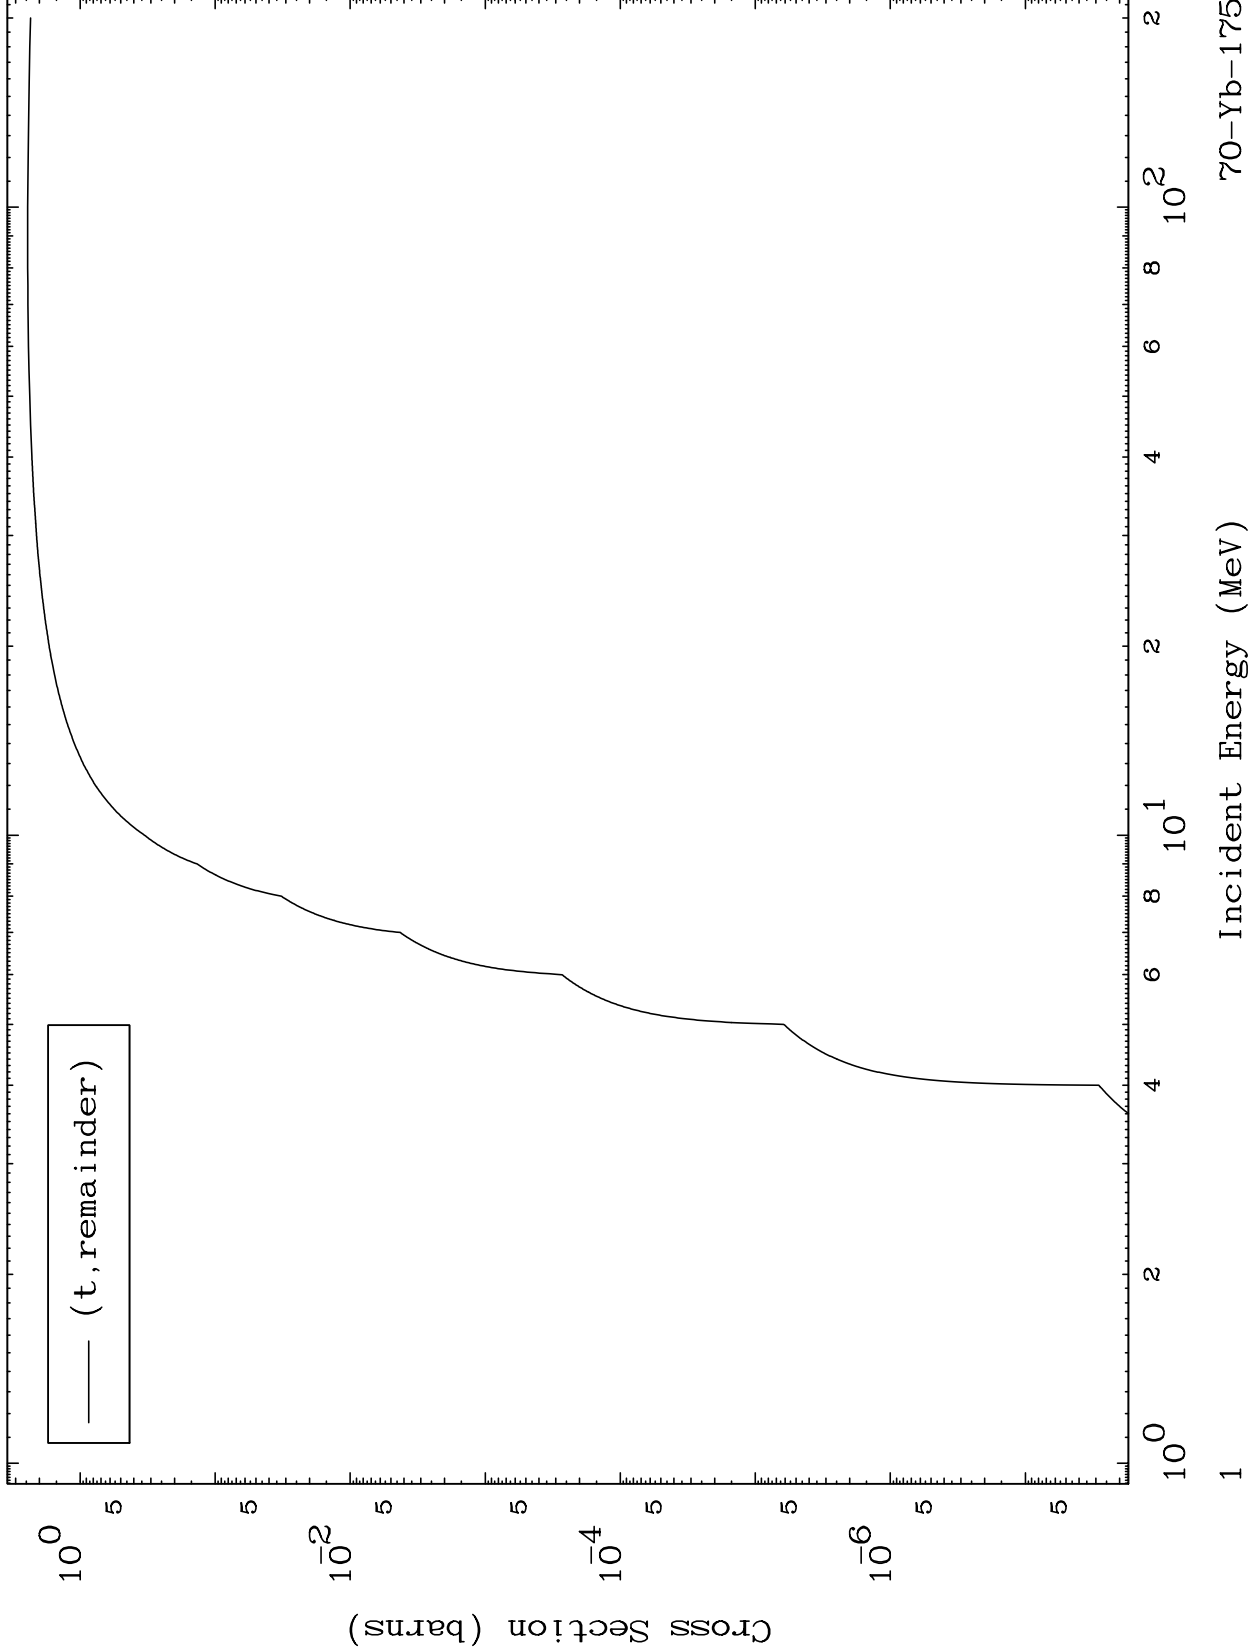

Press Mouse Button to Start

MAT 7046

Triton Major
0 Kelvin Cross Sections

70-Yb-175

Incident Energy (MeV)

70-Yb-175