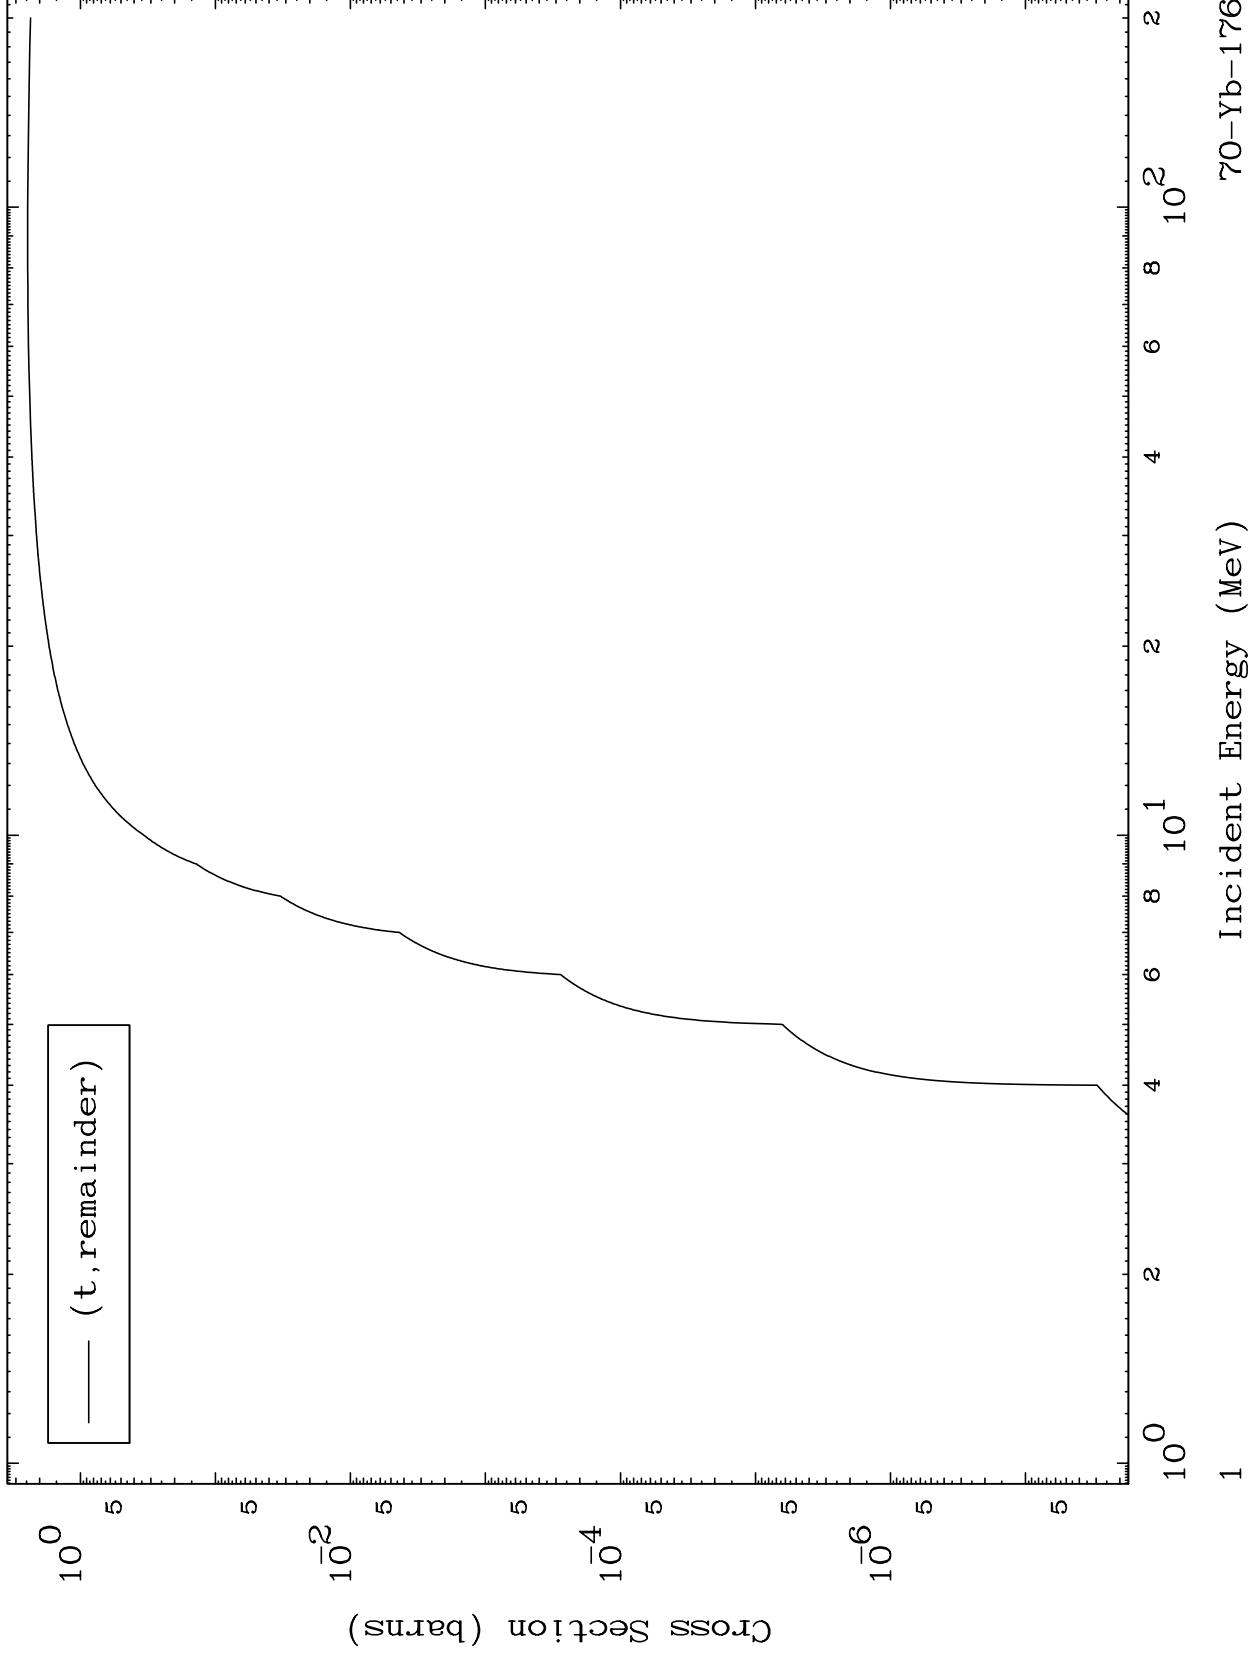

Press Mouse Button to Start

MAT 7049

Triton Major  
0 Kelvin Cross Sections

70-Yb-176

70-Yb-176

Incident Energy (MeV)