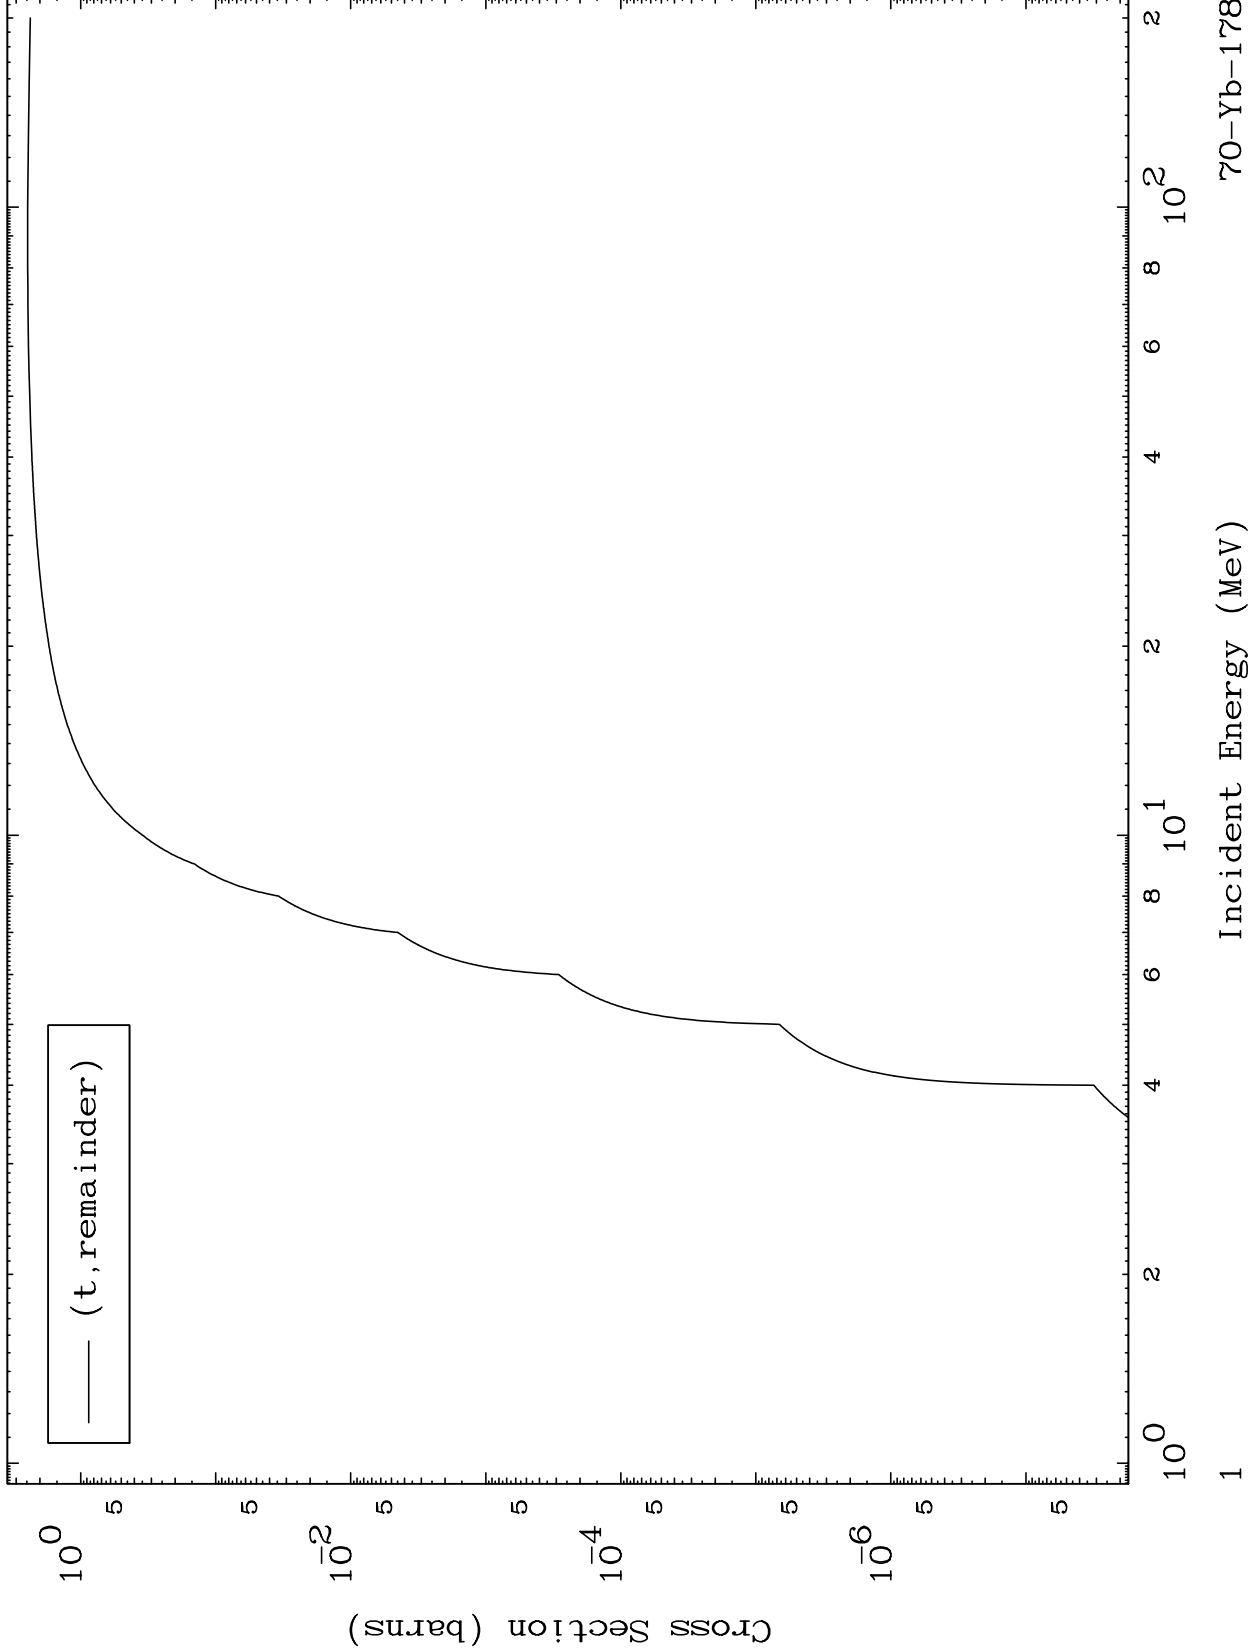

Press Mouse Button to Start

MAT 7055

Triton Major
0 Kelvin Cross Sections

70-Yb-178

70-Yb-178

Incident Energy (MeV)