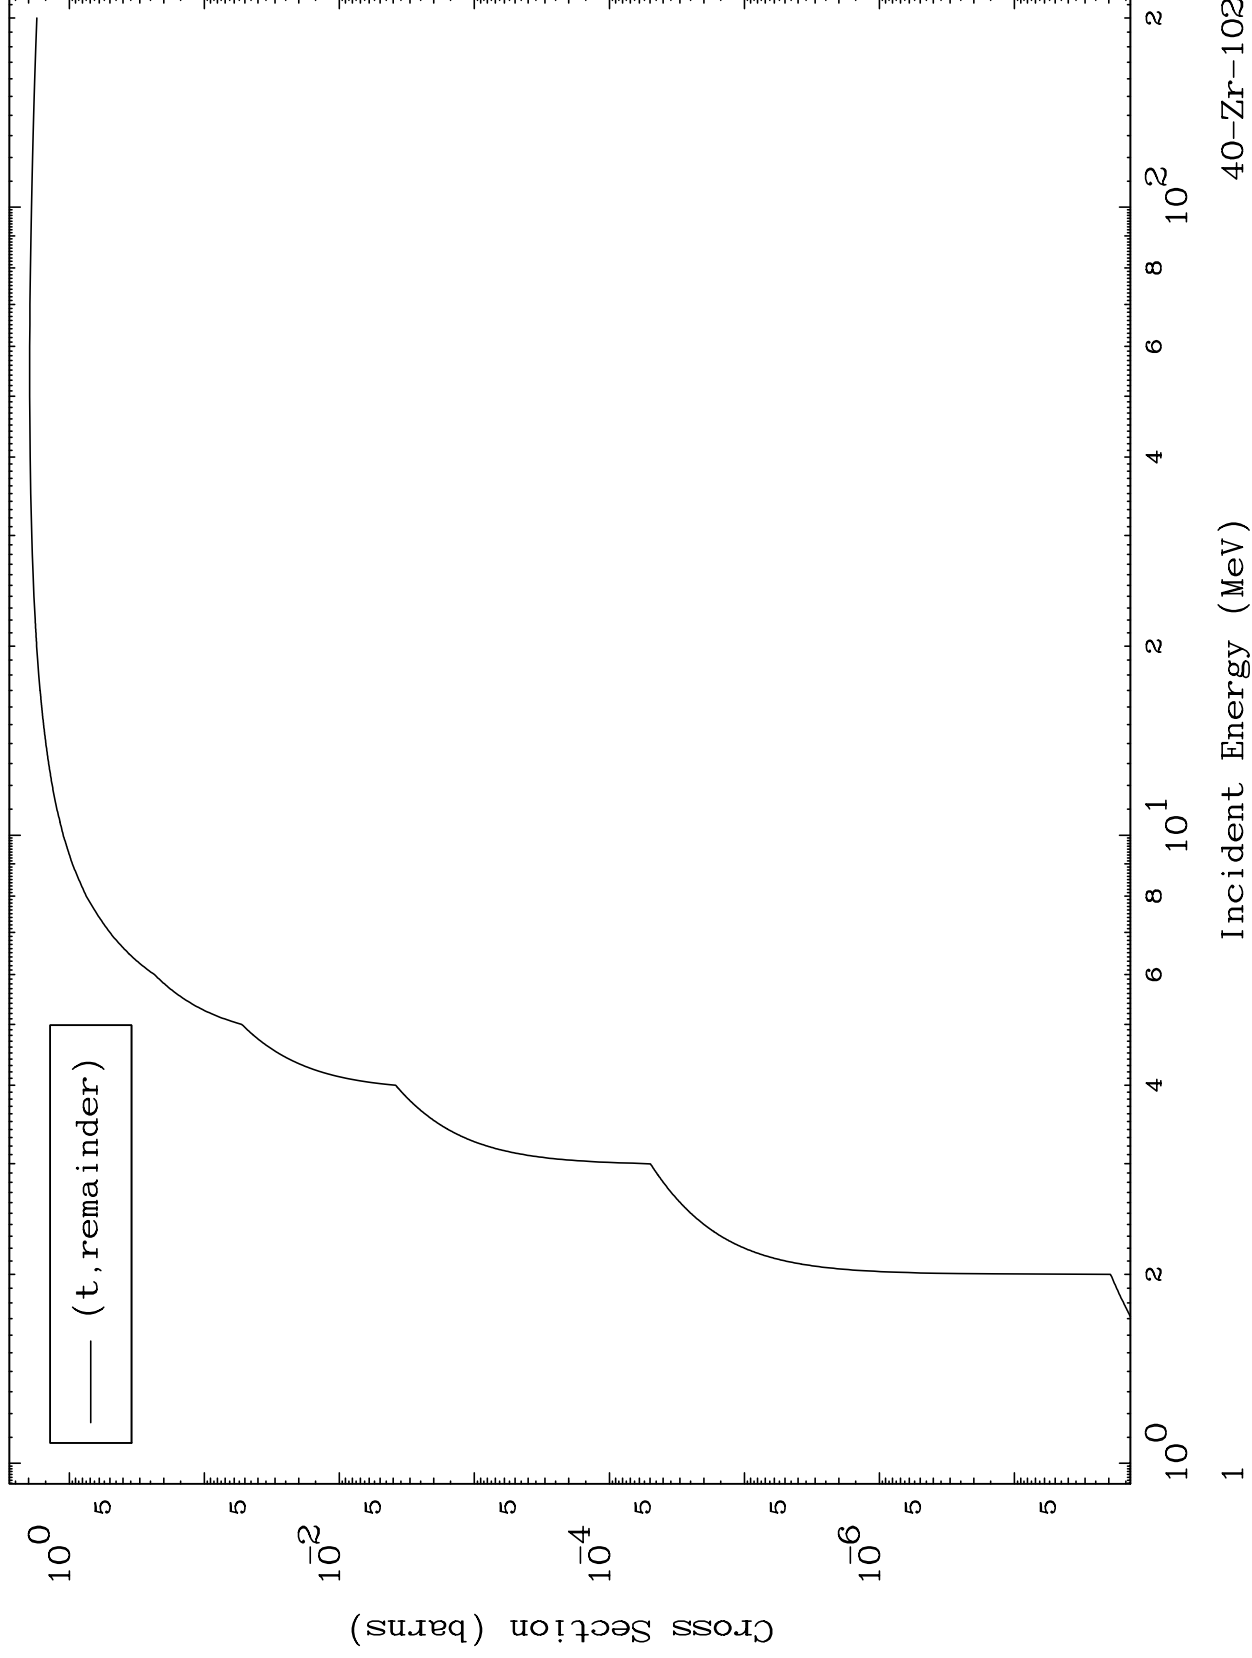

Press Mouse Button to Start

MAT 4061

Triton Major

40-Zr-102

0 Kelvin Cross Sections

Incident Energy (MeV)

40-Zr-102