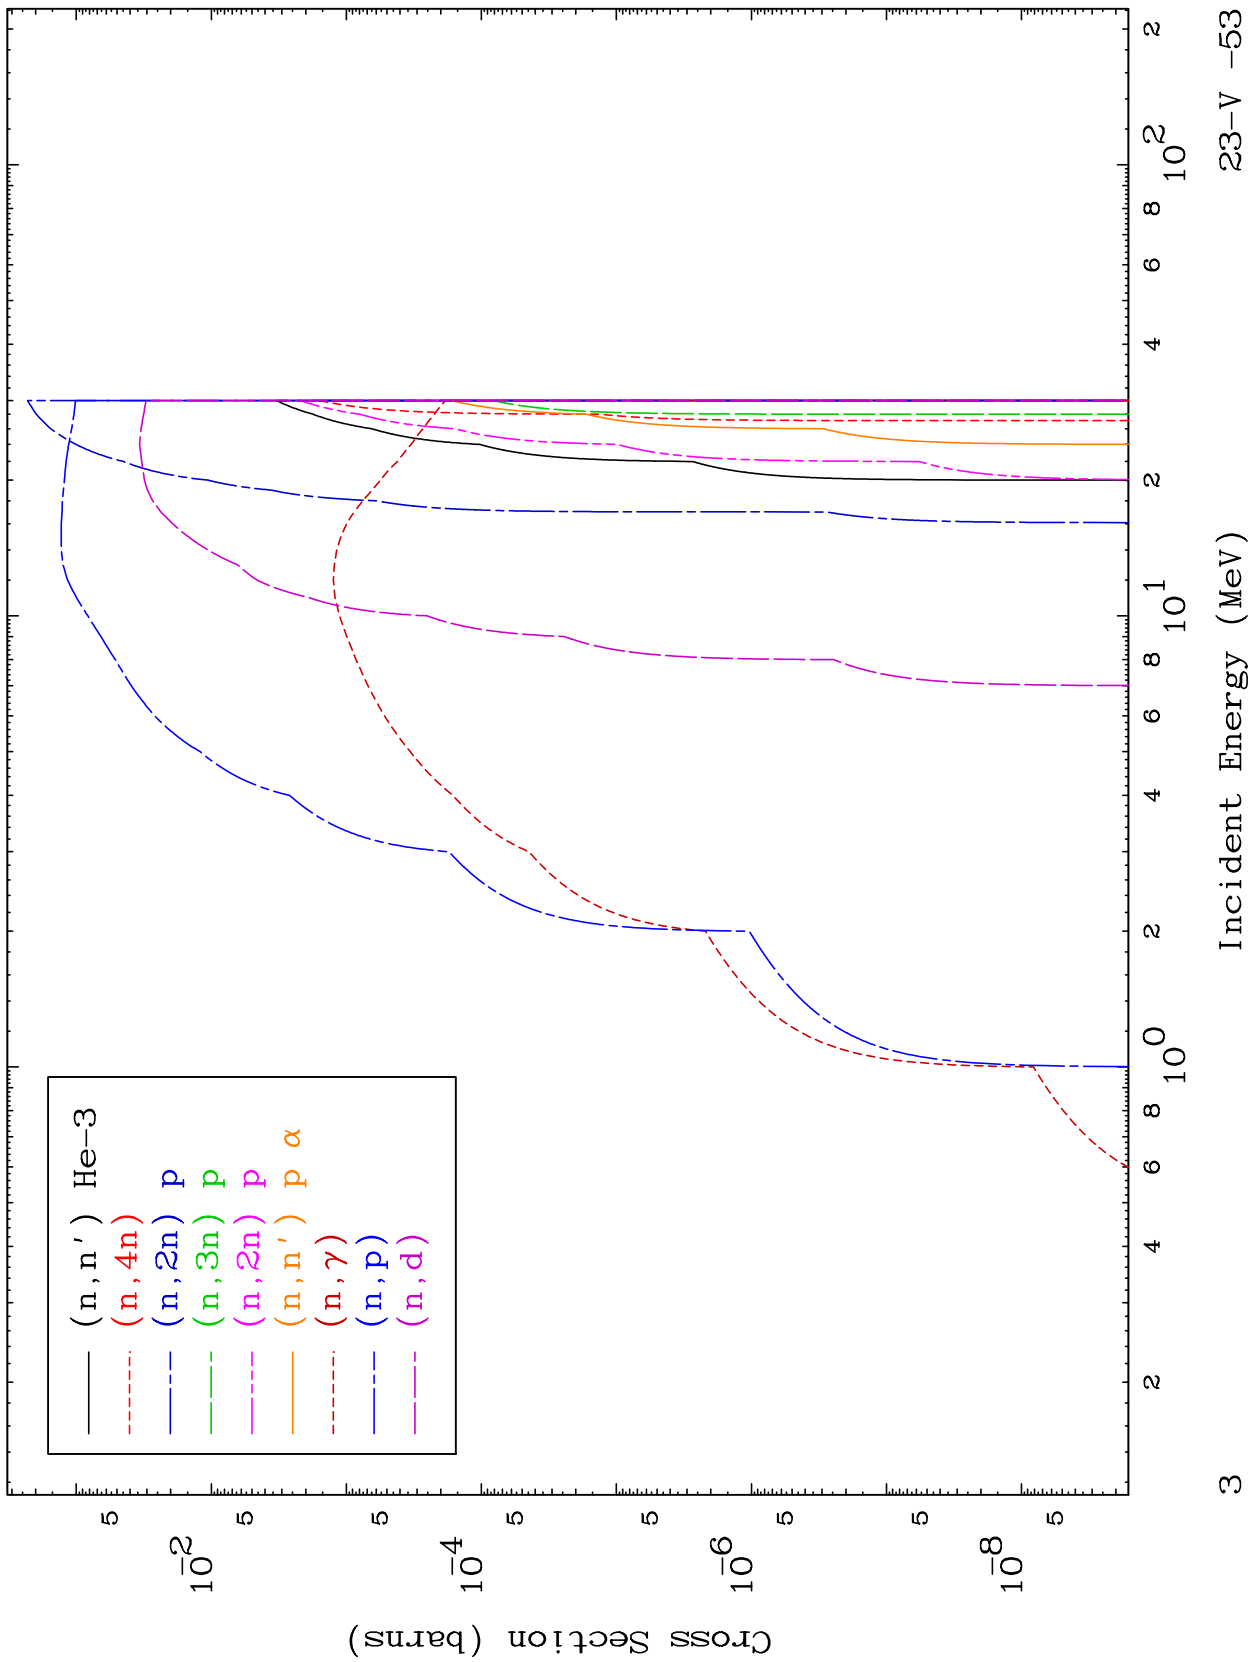

Press Mouse Button to Start

MAT 2334

Proton Major

23-V -53

(p,p) Levels
0 Kelvin Cross Sections

0 Kelvin Cross Sections