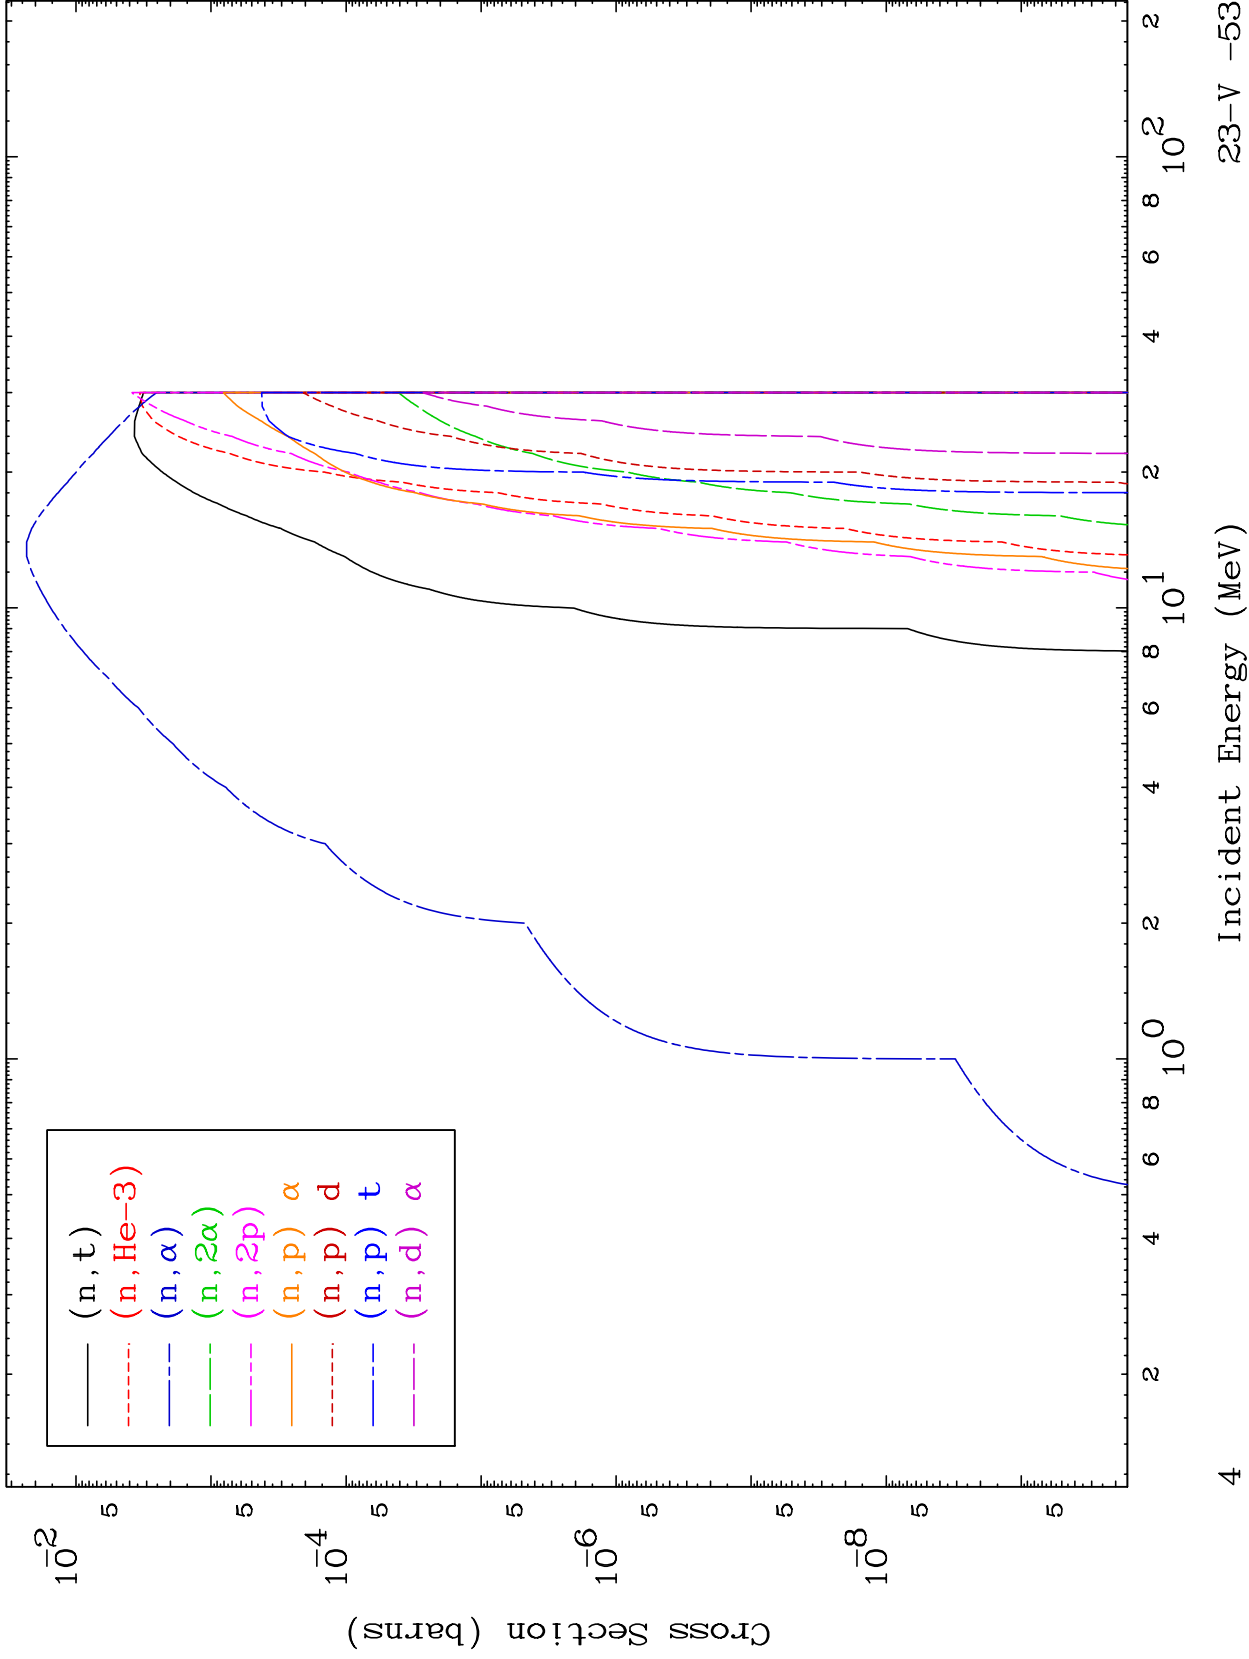

Press Mouse Button to Start

MAT 2334

Proton Major

23-V -53

(p,p) Levels
0 Kelvin Cross Sections

0 Kelvin Cross Sections