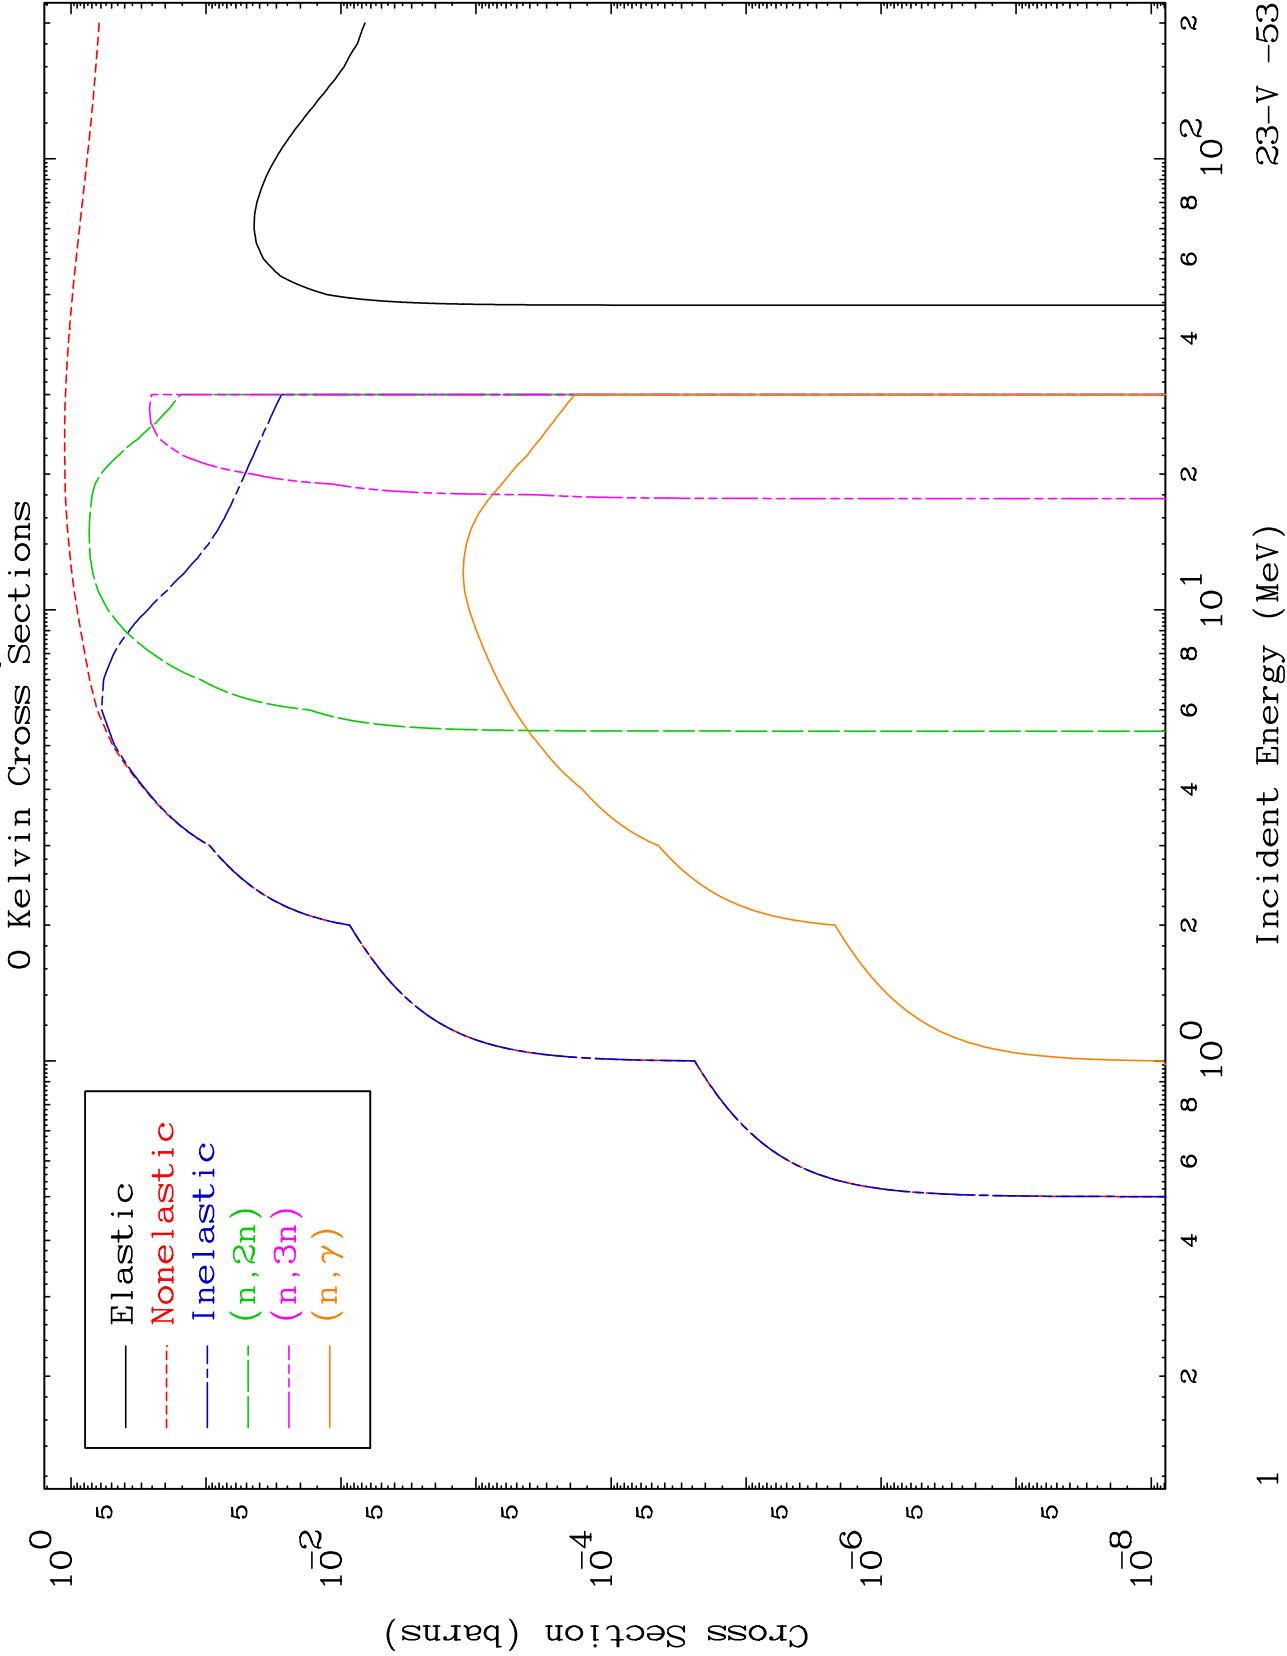

Press Mouse Button to Start

MAT 2334

Proton Major

23-V -53

(p,p) Levels
0 Kelvin Cross Sections

0 Kelvin Cross Sections