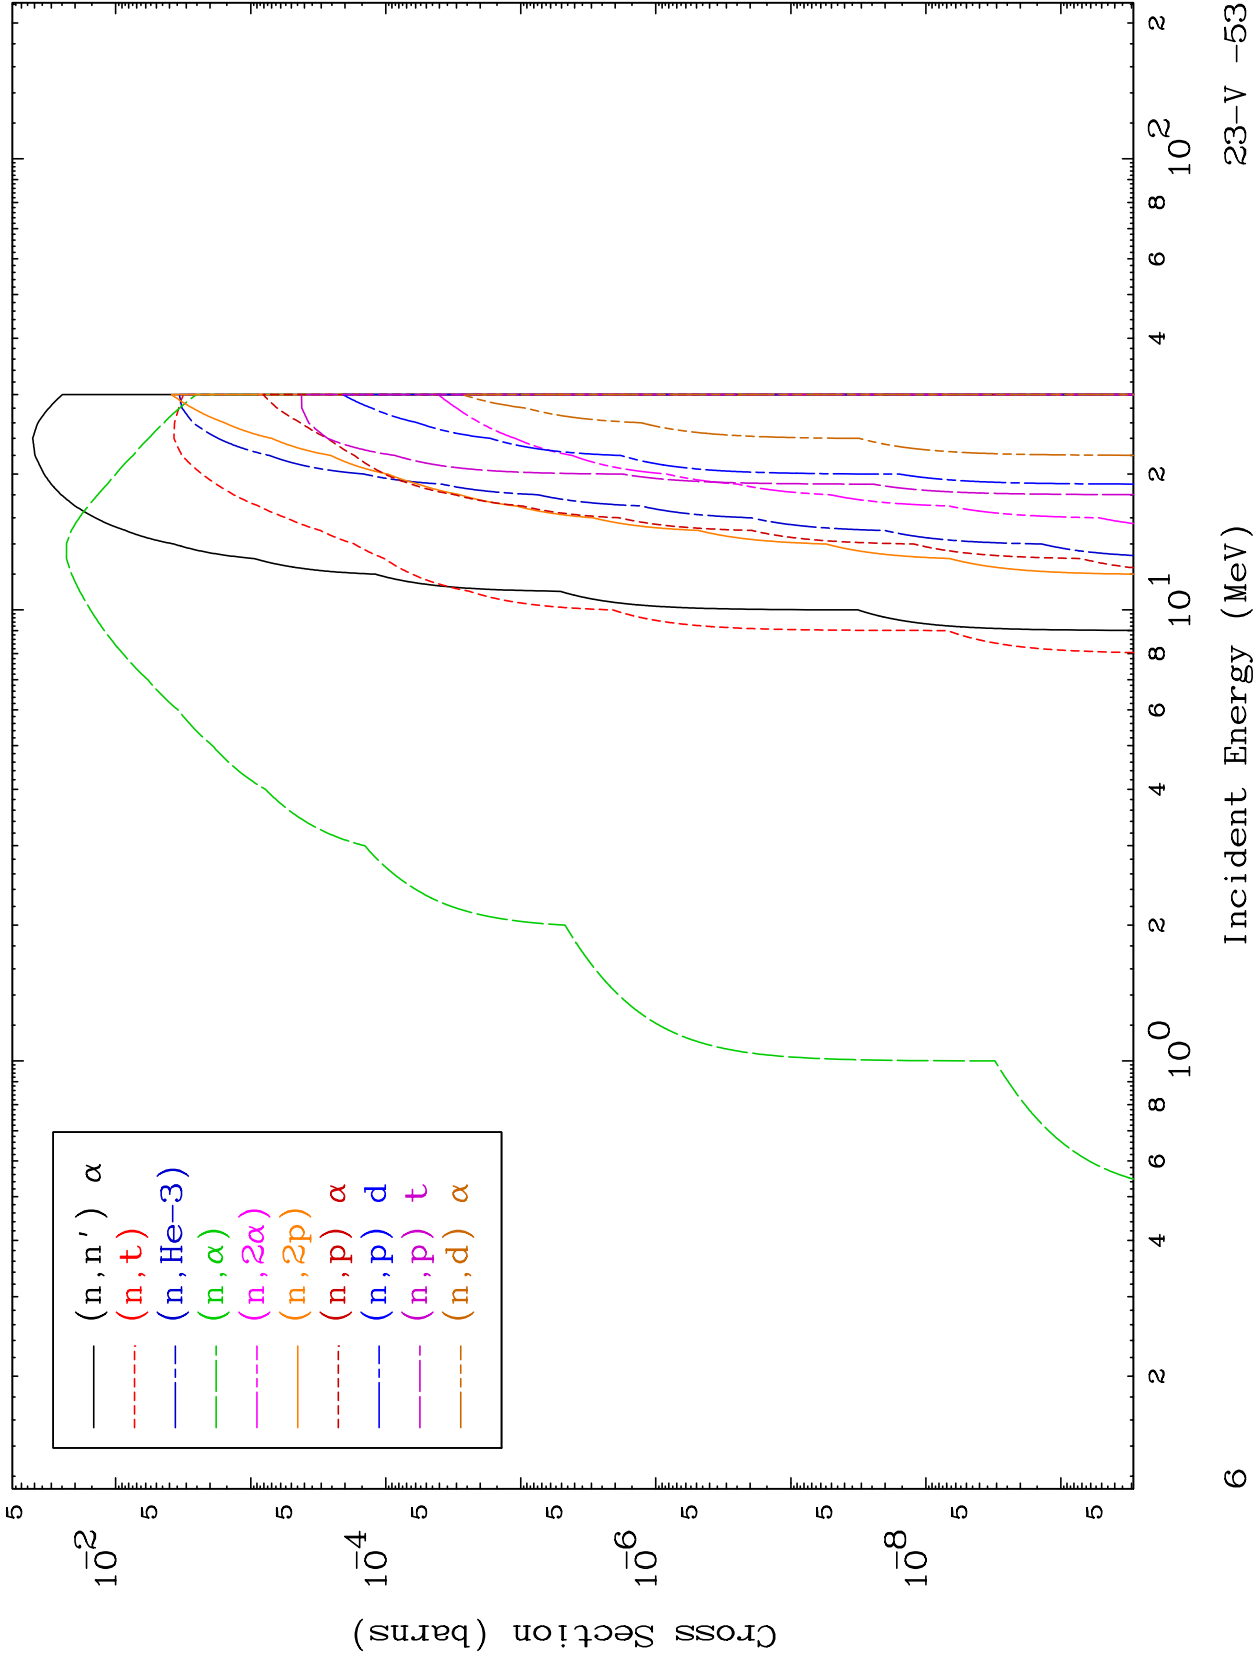

Press Mouse Button to Start

MAT 2334

Proton Major

23-V -53

(p,p) Levels
0 Kelvin Cross Sections

0 Kelvin Cross Sections