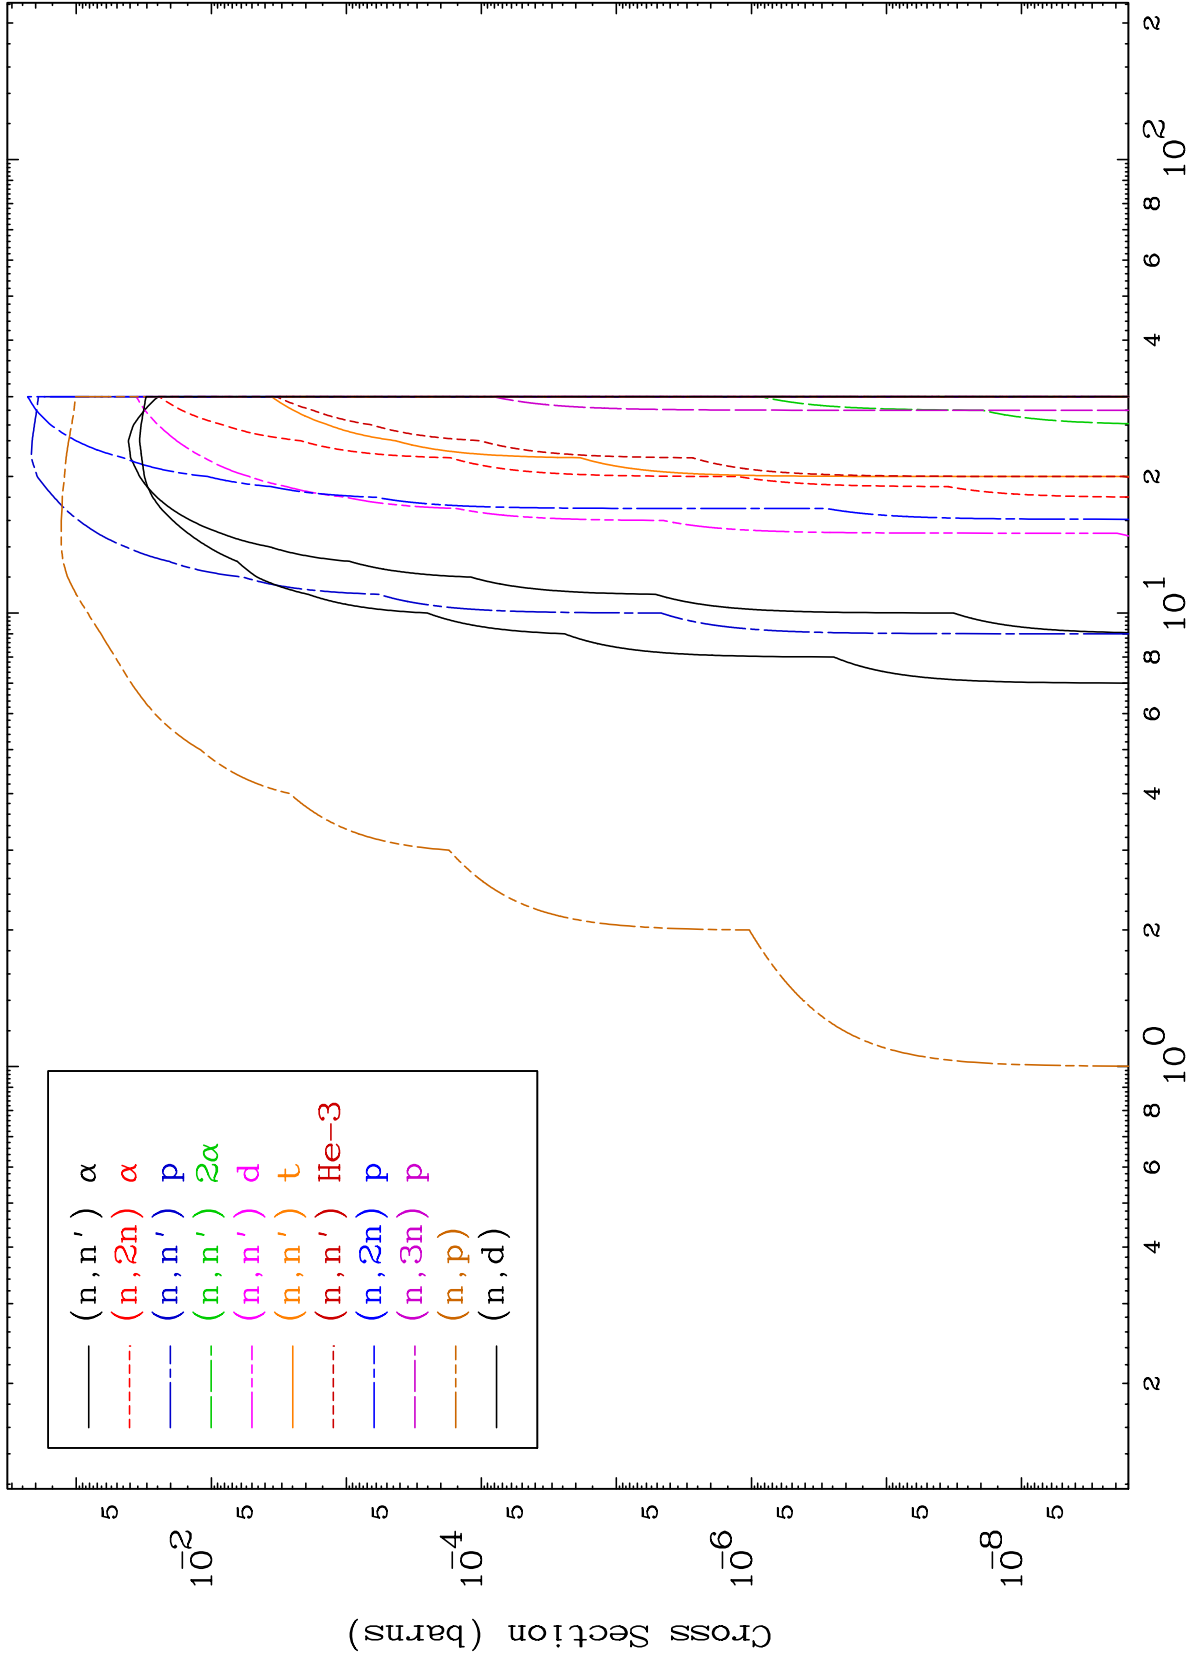

Press Mouse Button to Start

MAT 2334

Proton Major

23-V -53

(p,p) Levels
0 Kelvin Cross Sections

0 Kelvin Cross Sections