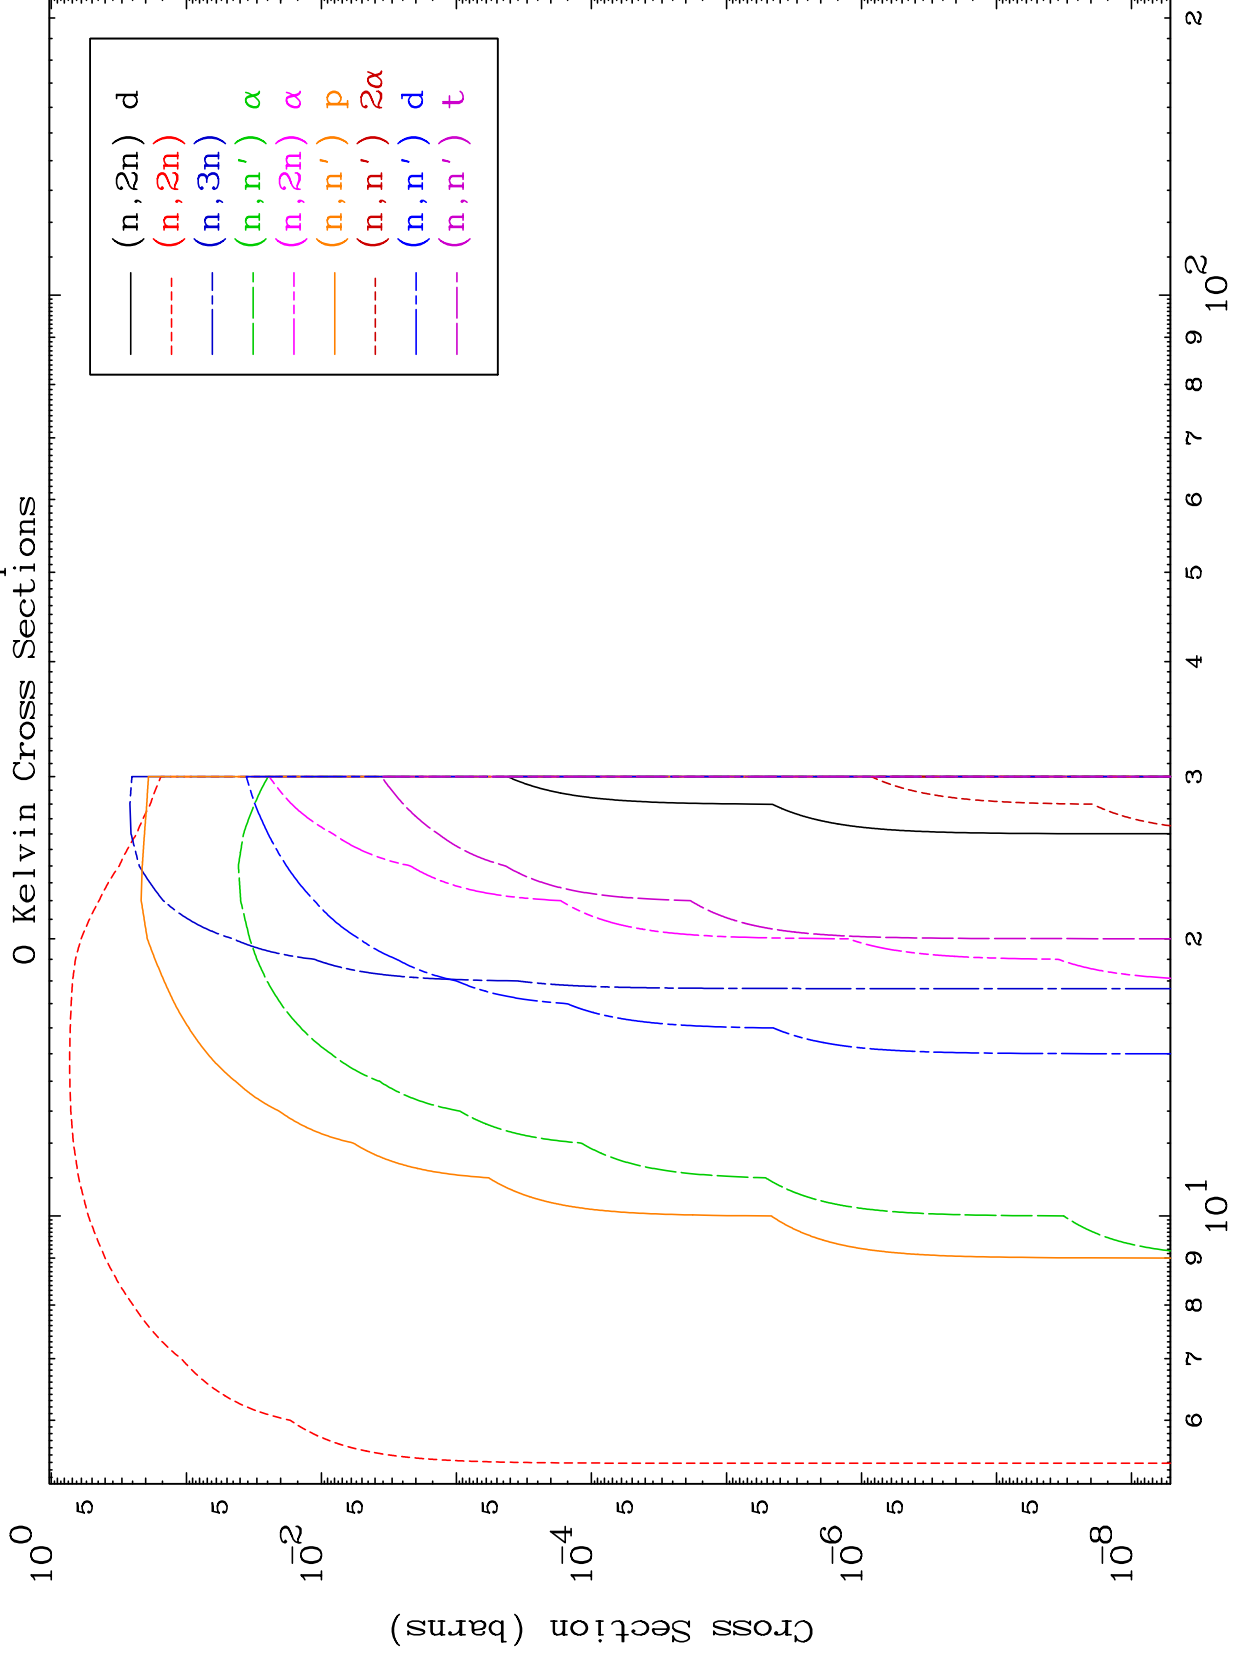

Press Mouse Button to Start

MAT 2334

Proton Major

23-V -53

(p,p) Levels
0 Kelvin Cross Sections

0 Kelvin Cross Sections