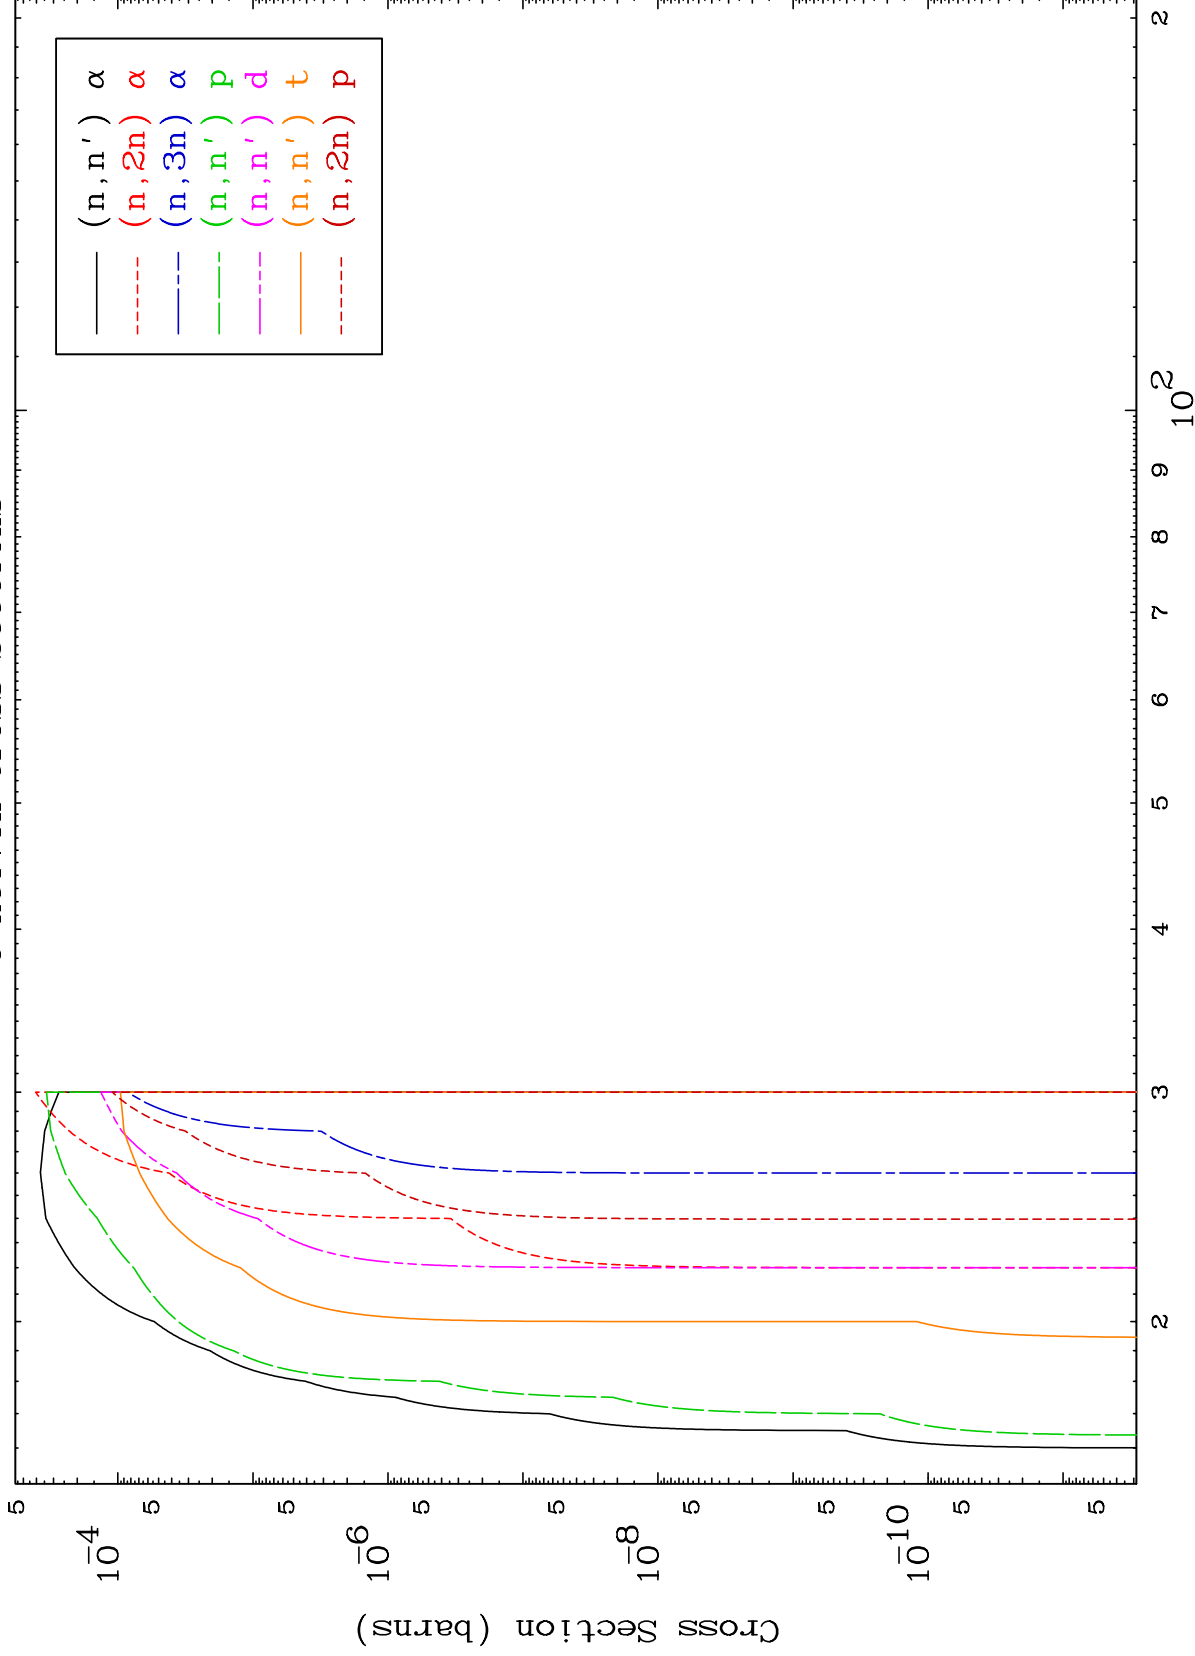

Press Mouse Button to Start

(γ, n') Levels
0 Kelvin Cross Sections