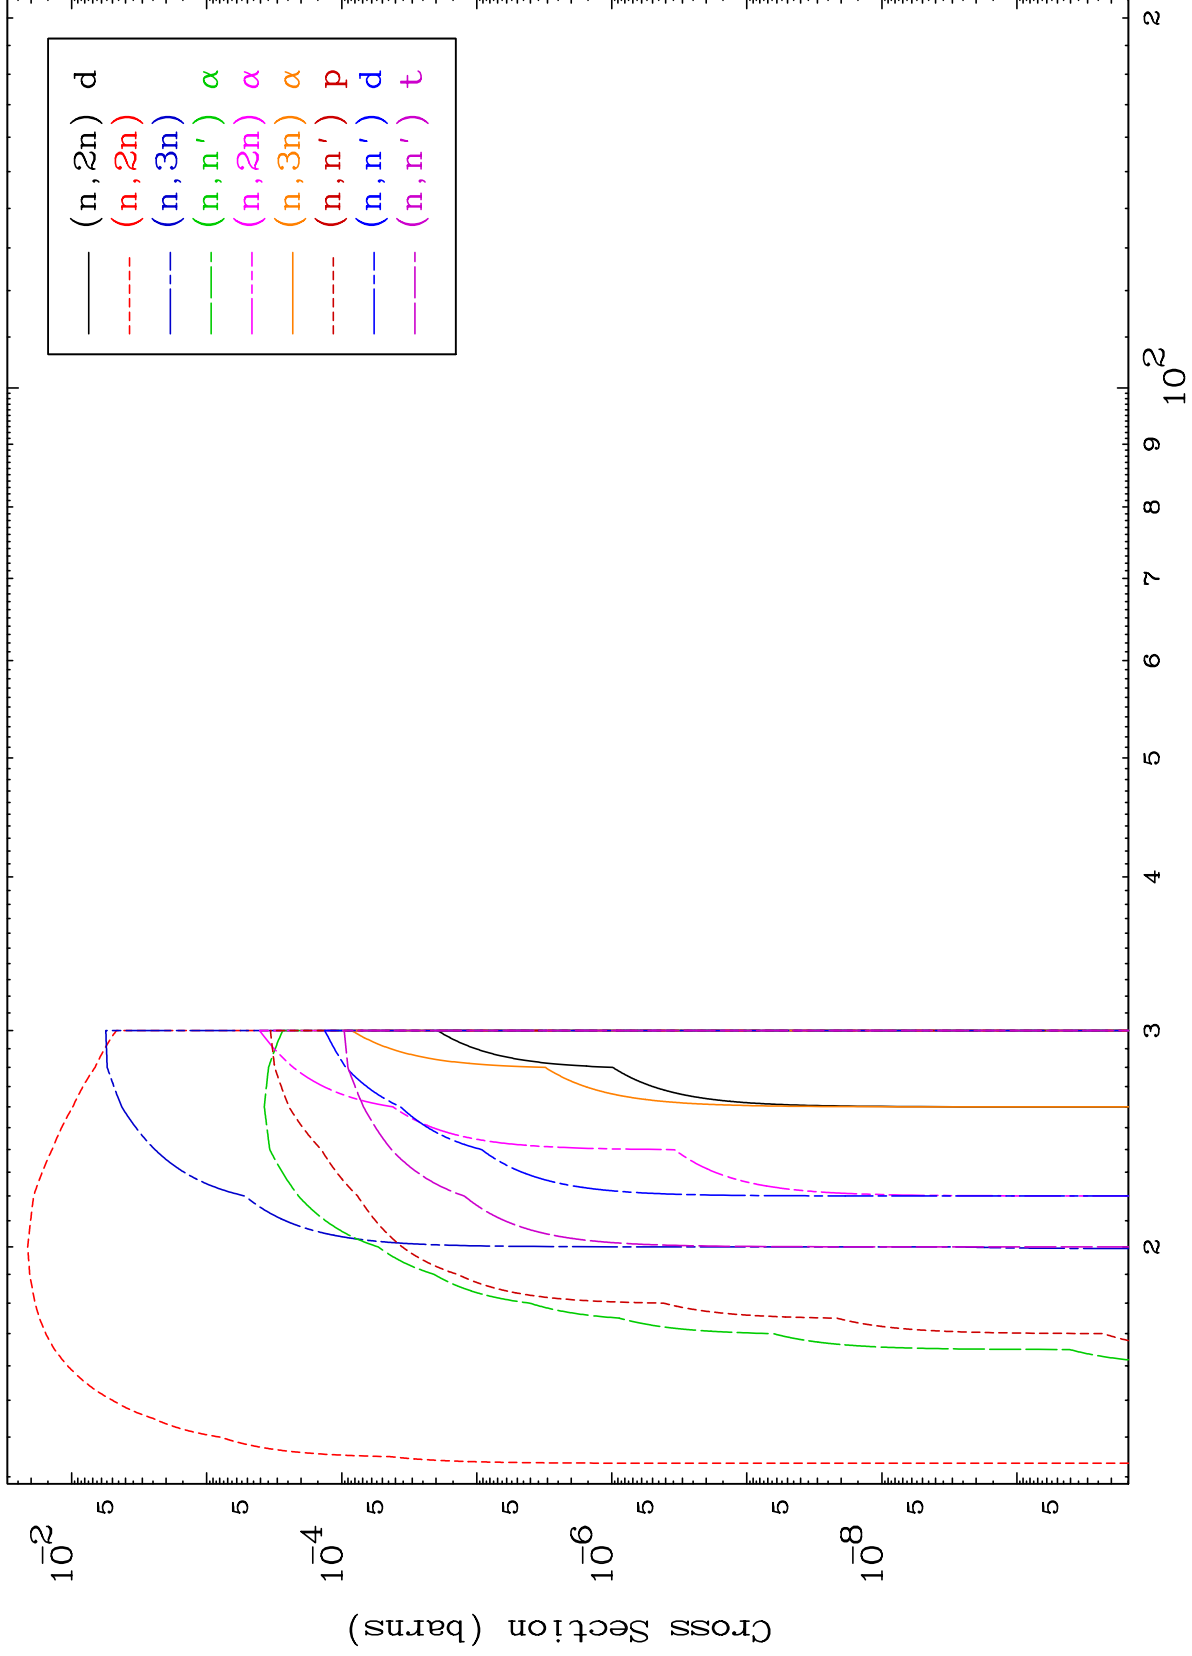

Press Mouse Button to Start

(γ, n') Levels
0 Kelvin Cross Sections