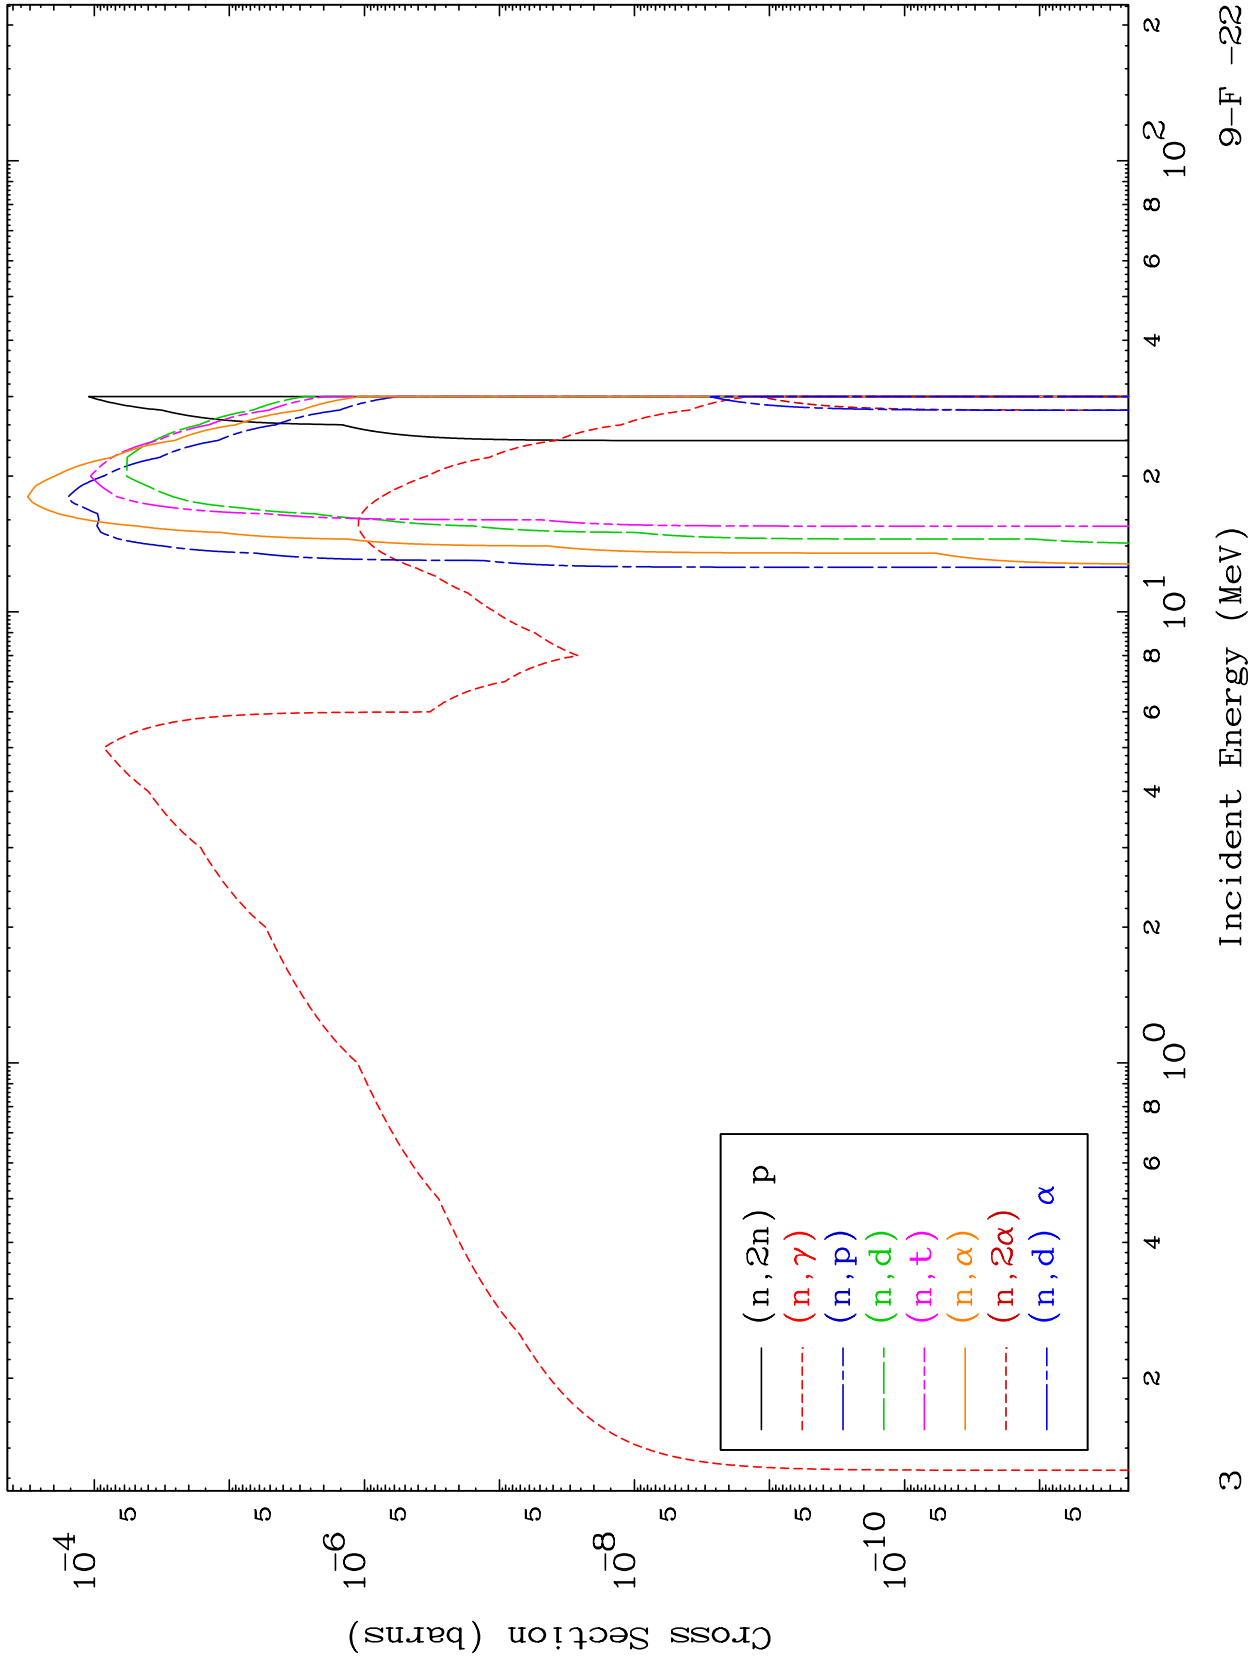

Press Mouse Button to Start

(γ, n') Levels
0 Kelvin Cross Sections