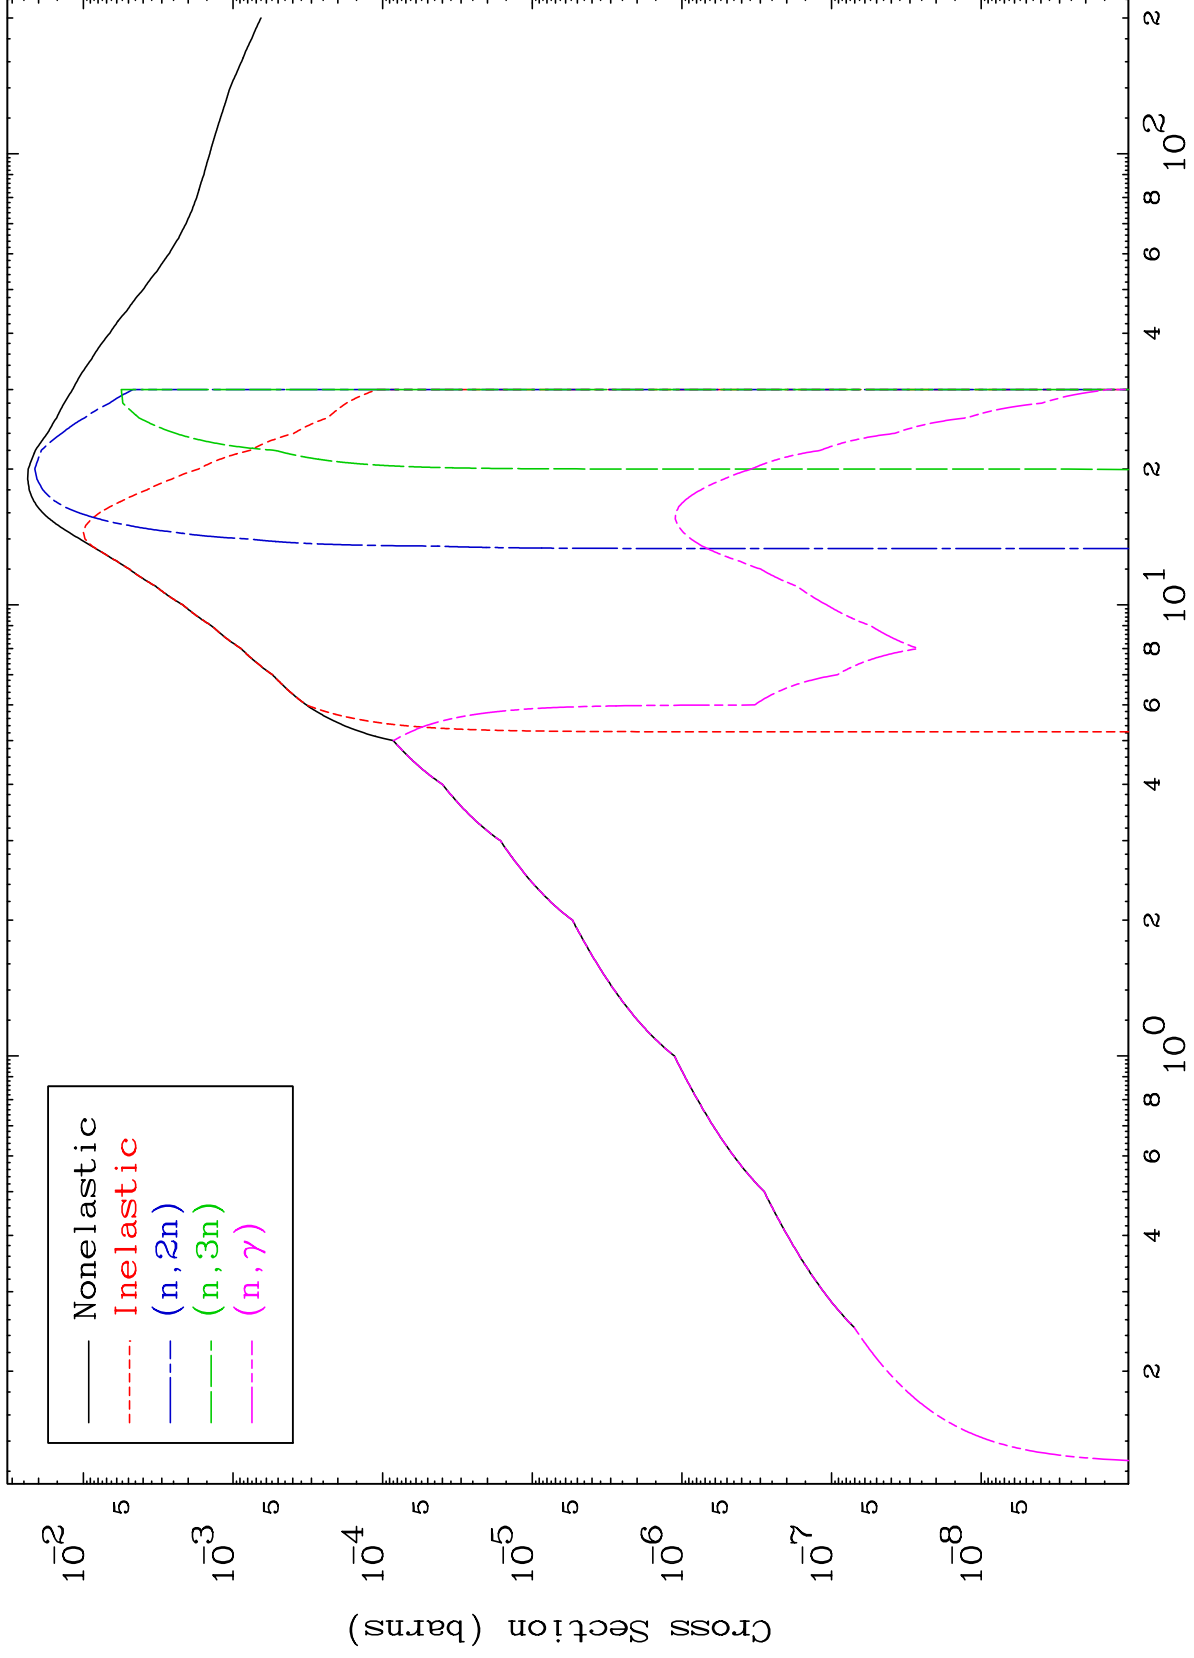

Press Mouse Button to Start

(γ, n') Levels
0 Kelvin Cross Sections