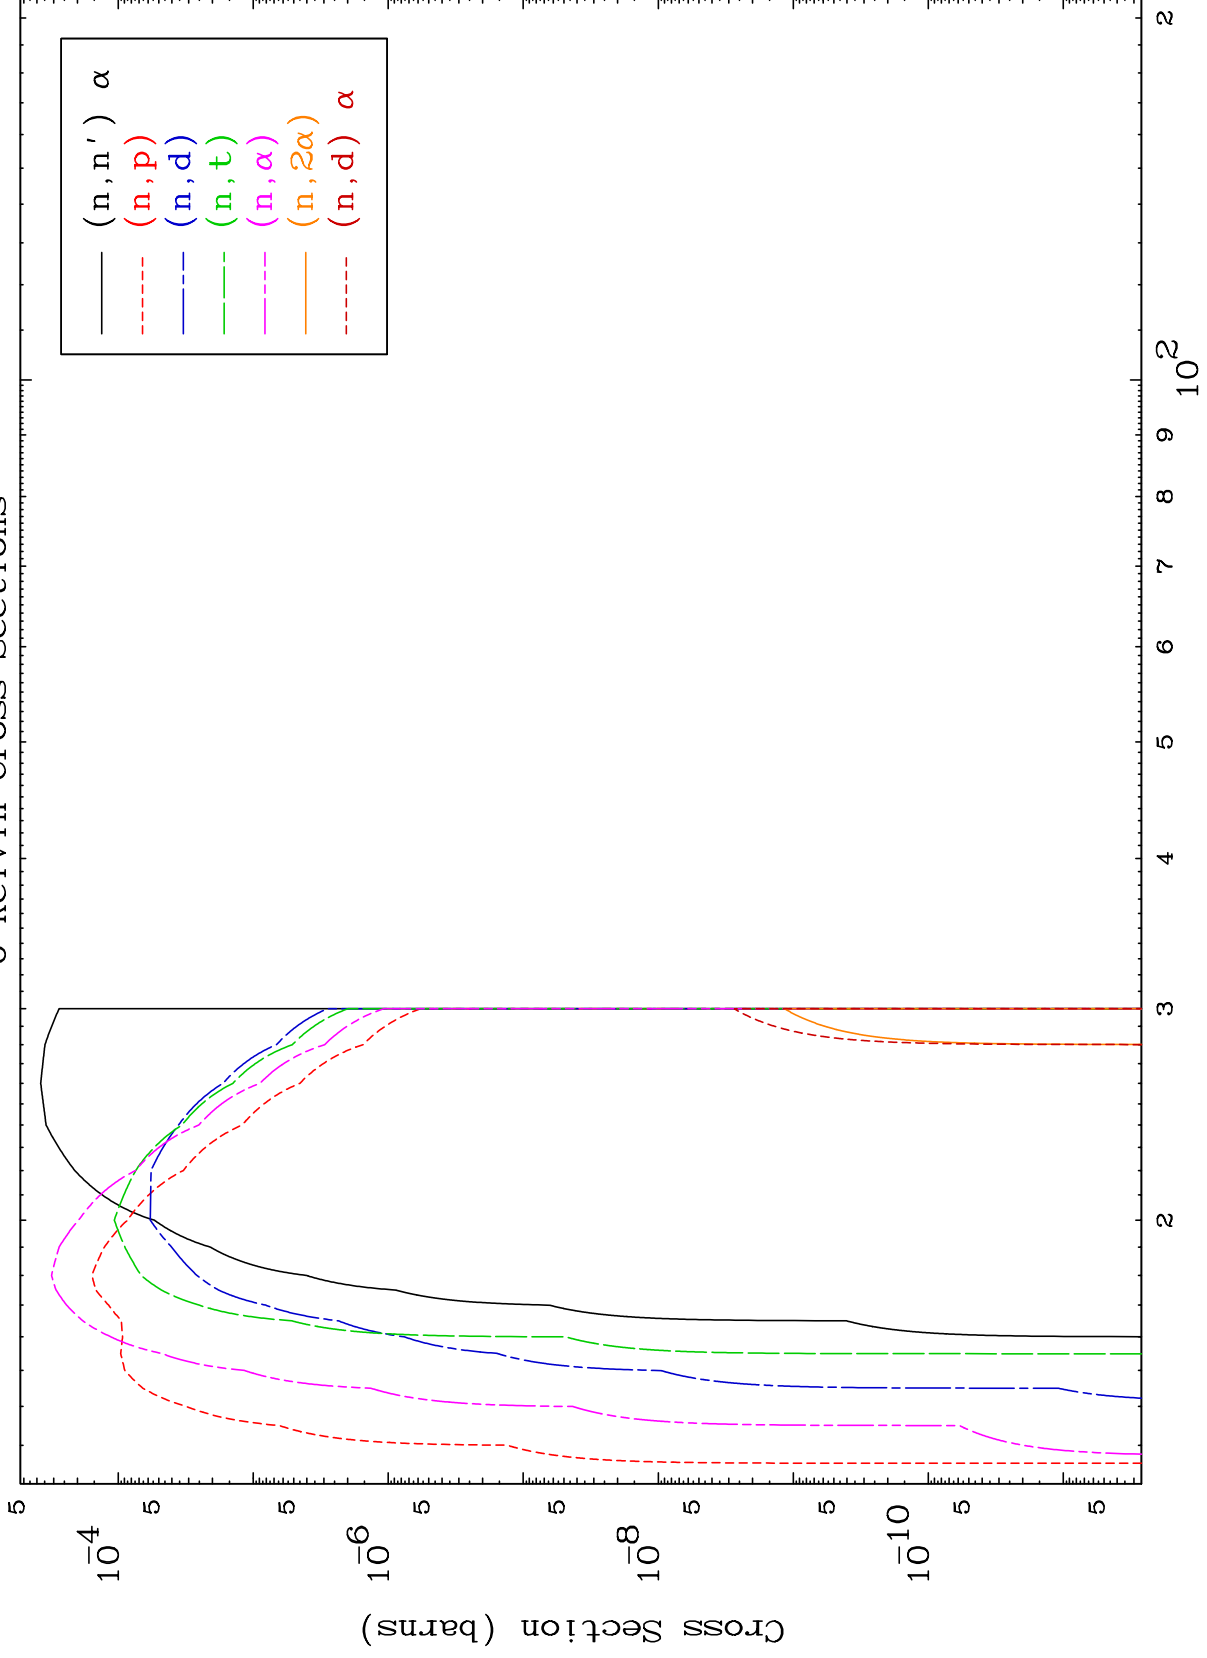

Press Mouse Button to Start

(γ, n') Levels
0 Kelvin Cross Sections