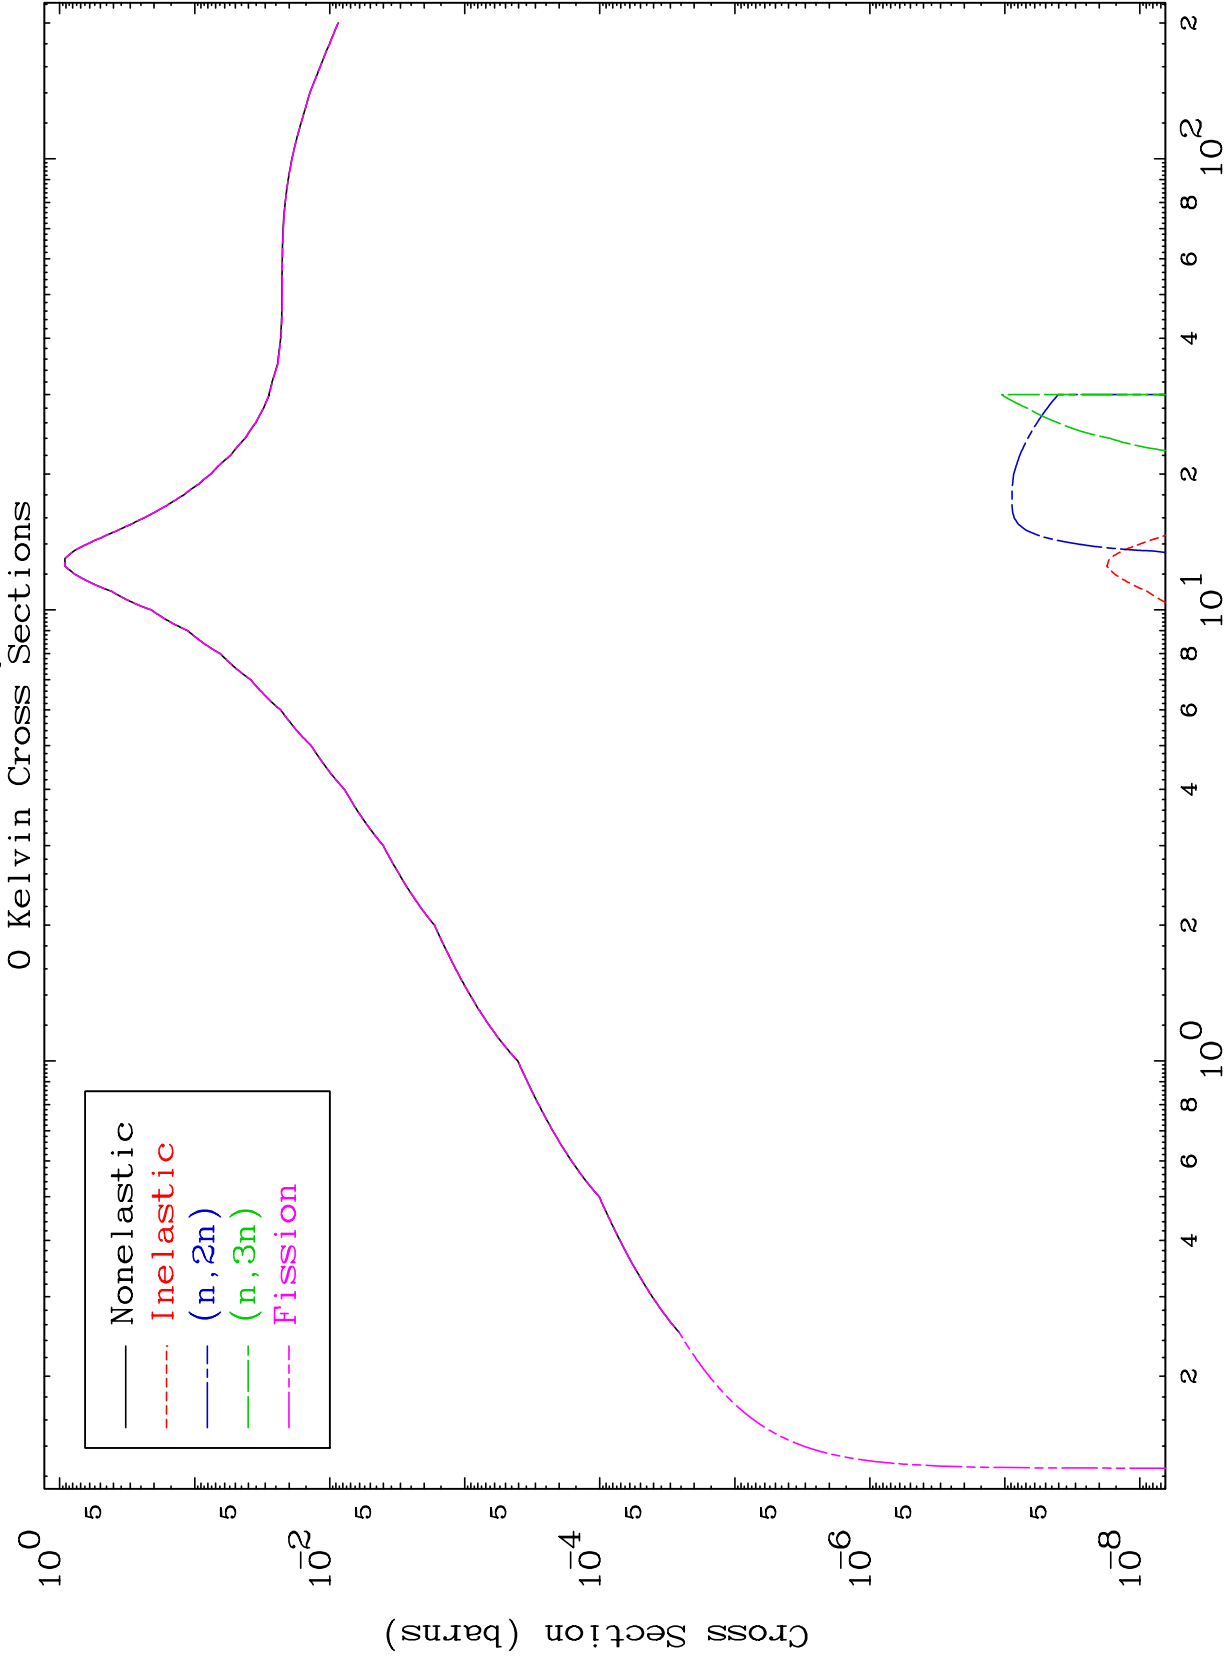

Press Mouse Button to Start

(γ, n') Levels
0 Kelvin Cross Sections

MAT 1387

(γ, p) Levels
0 Kelvin Cross Sections

113-Nh-287