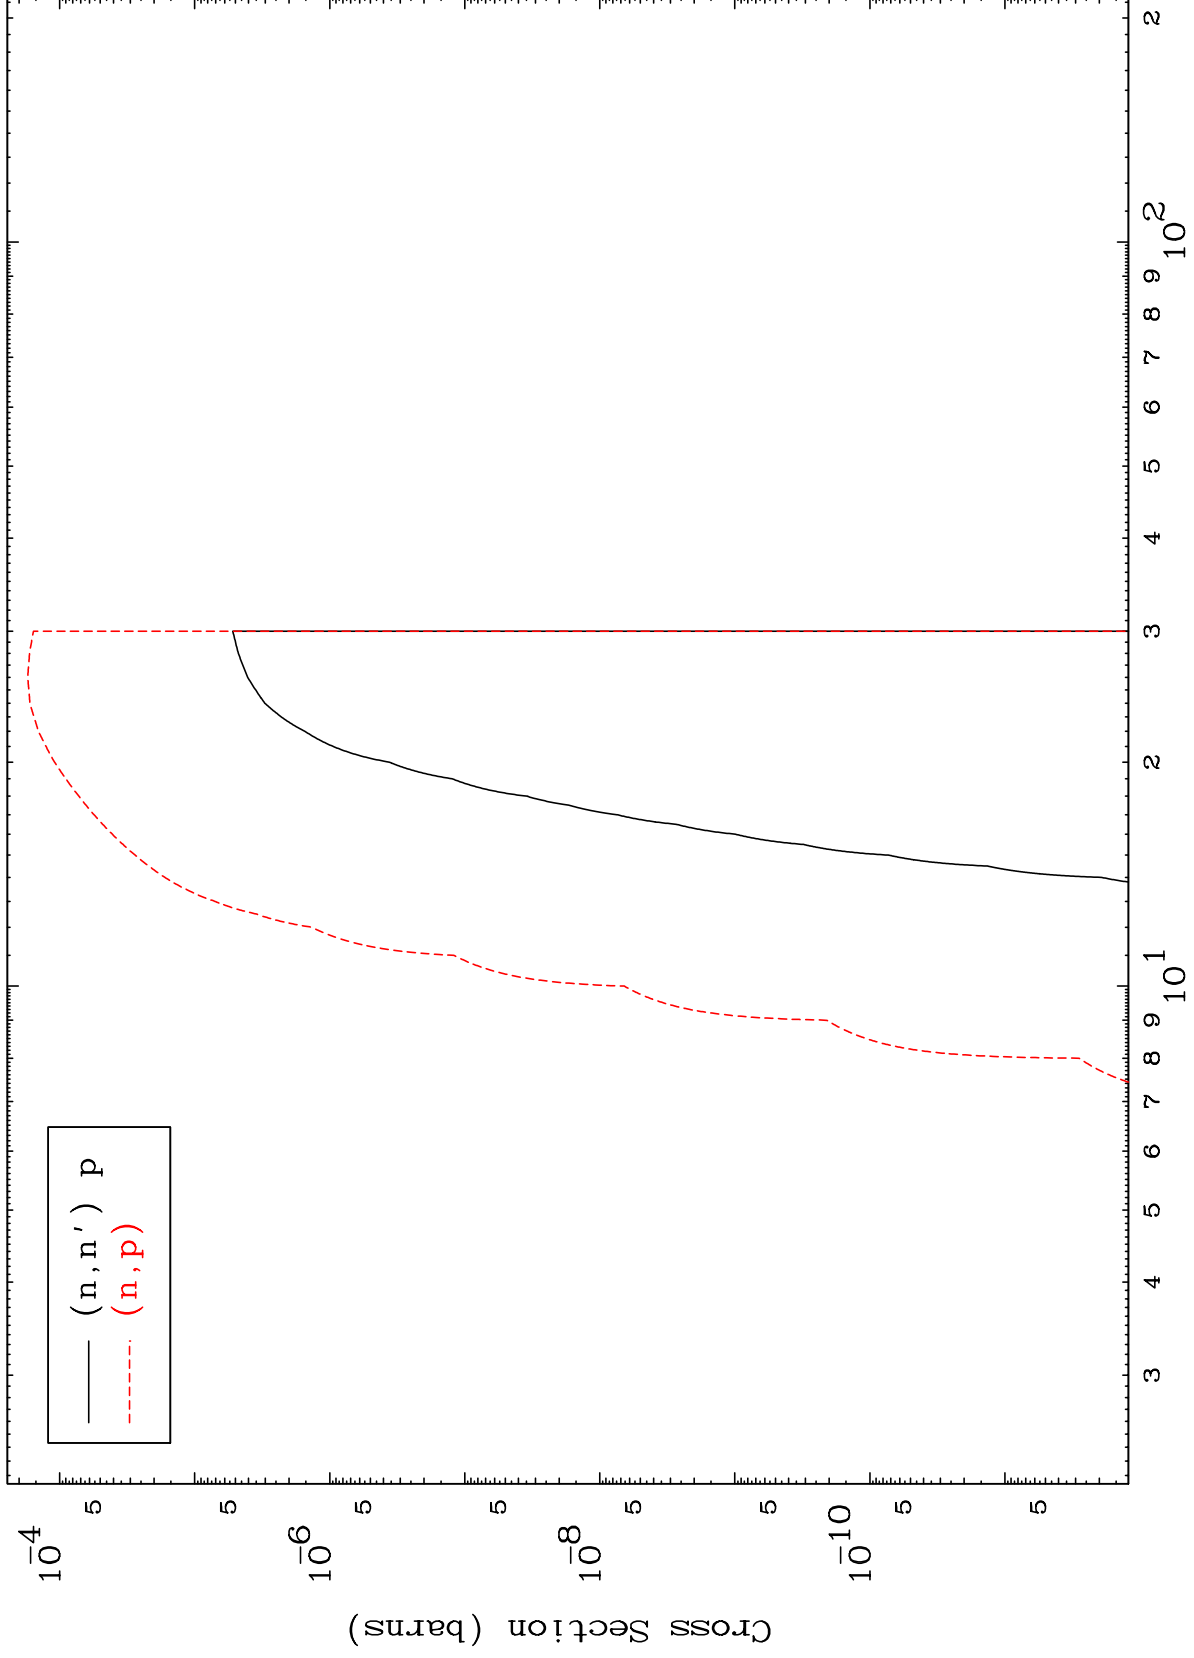

Press Mouse Button to Start

(γ, n') Levels
0 Kelvin Cross Sections

MAT 1387

(γ, p) Levels
0 Kelvin Cross Sections

113-Nh-287