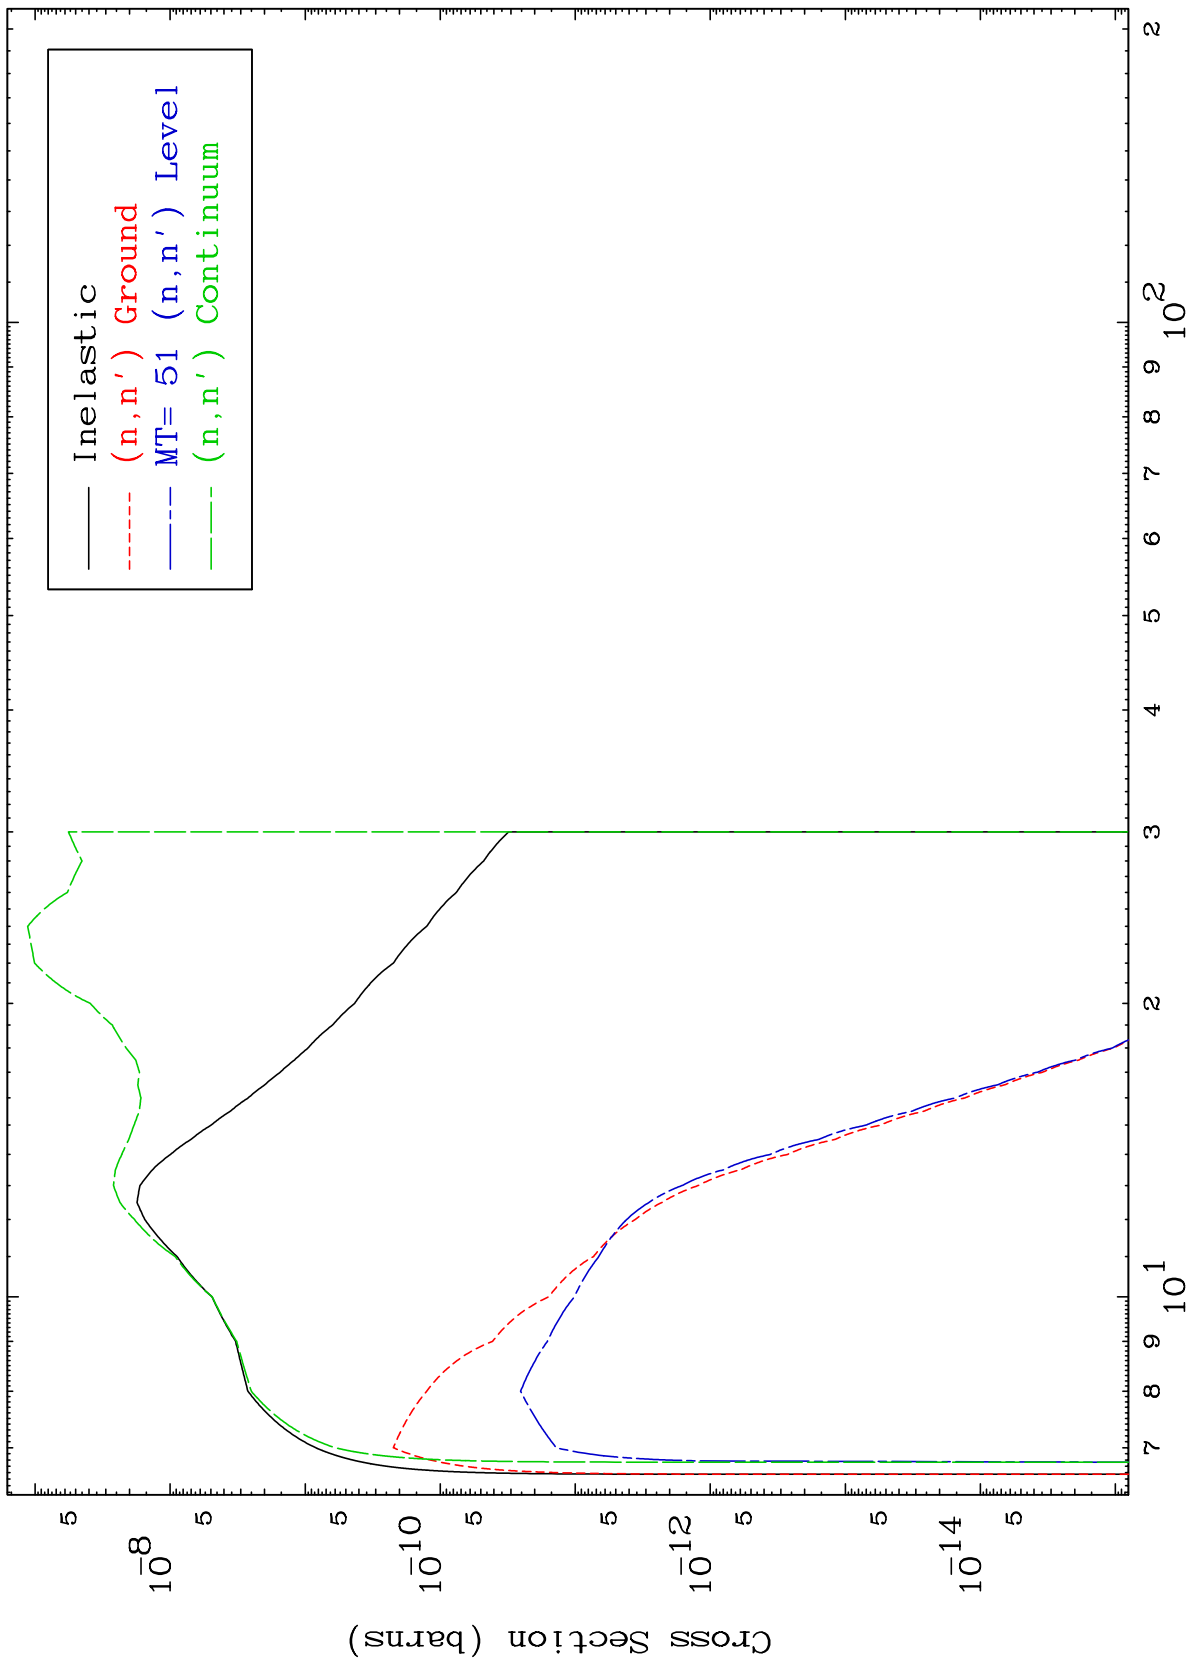

Press Mouse Button to Start

(γ, n') Levels
0 Kelvin Cross Sections

MAT 1387

(γ, p) Levels
0 Kelvin Cross Sections

113-Nh-287