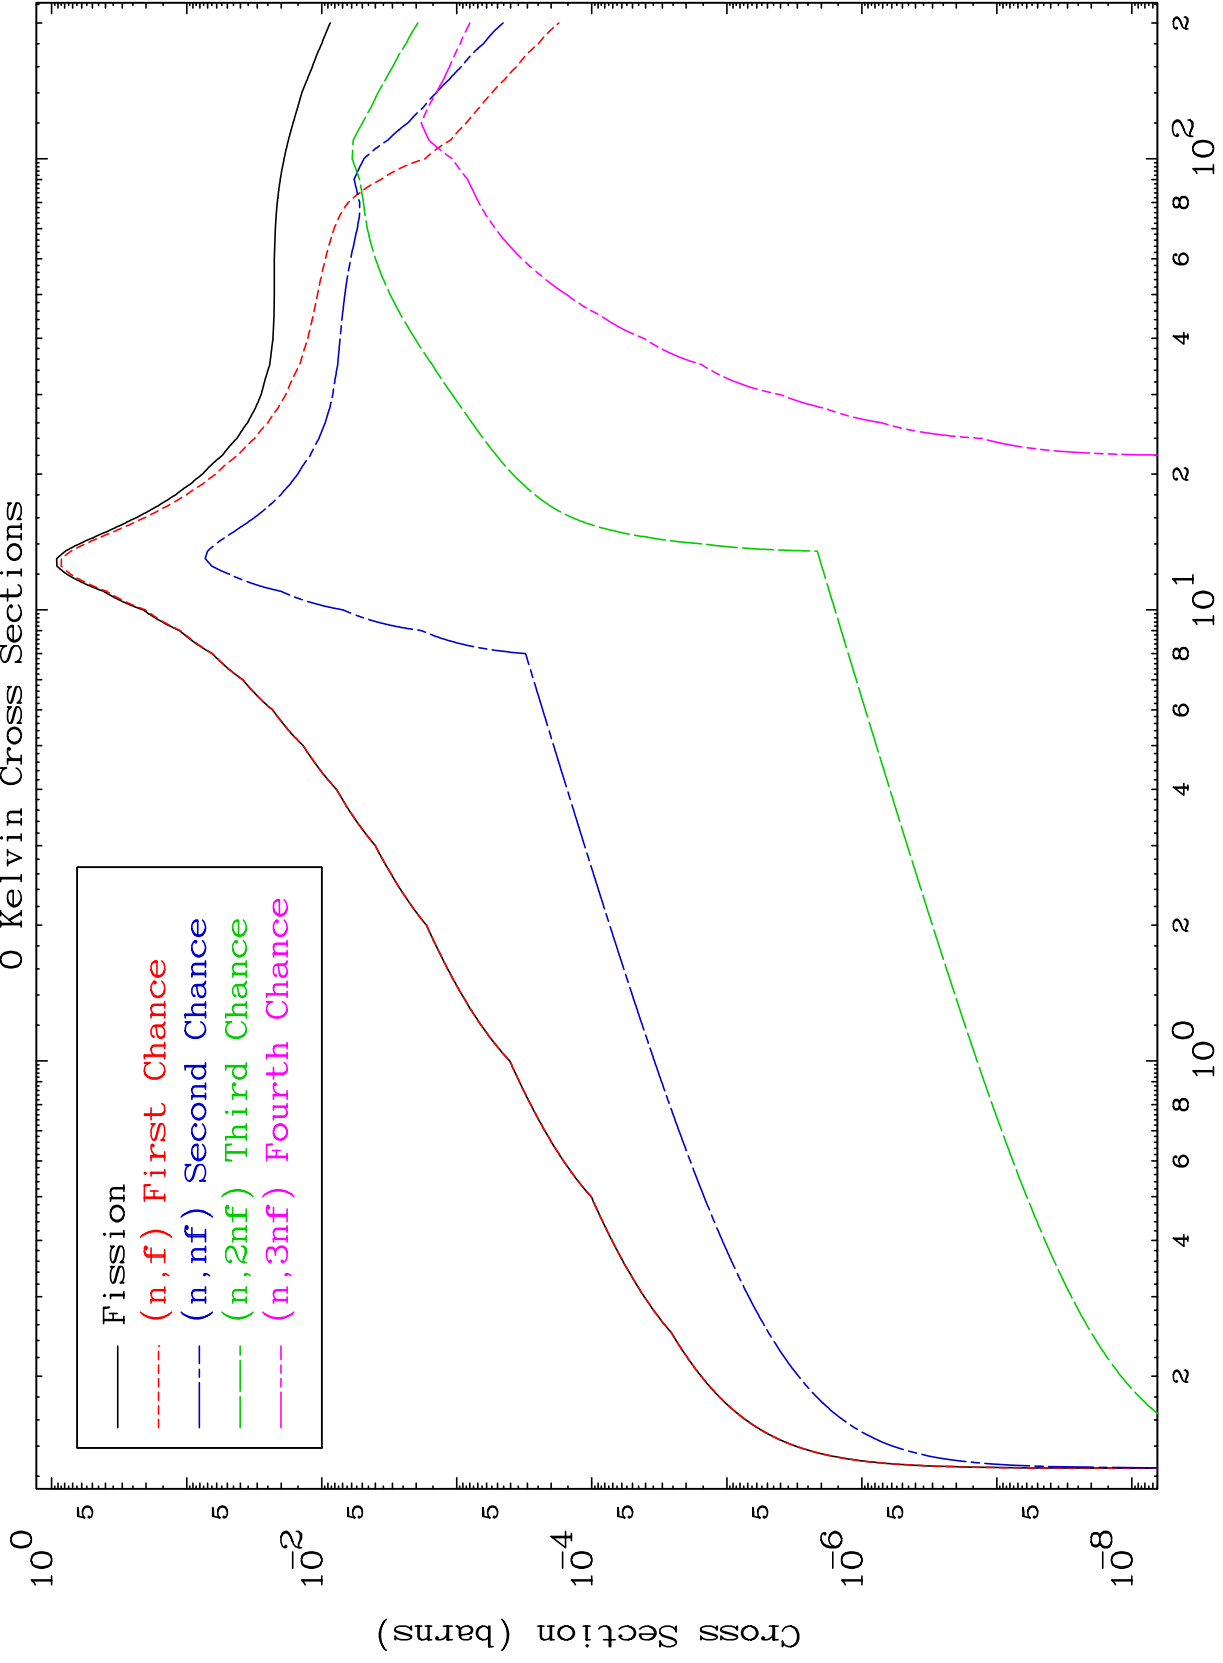

Press Mouse Button to Start

(γ, n') Levels
0 Kelvin Cross Sections

MAT 1387

(γ, p) Levels
0 Kelvin Cross Sections

113-Nh-287