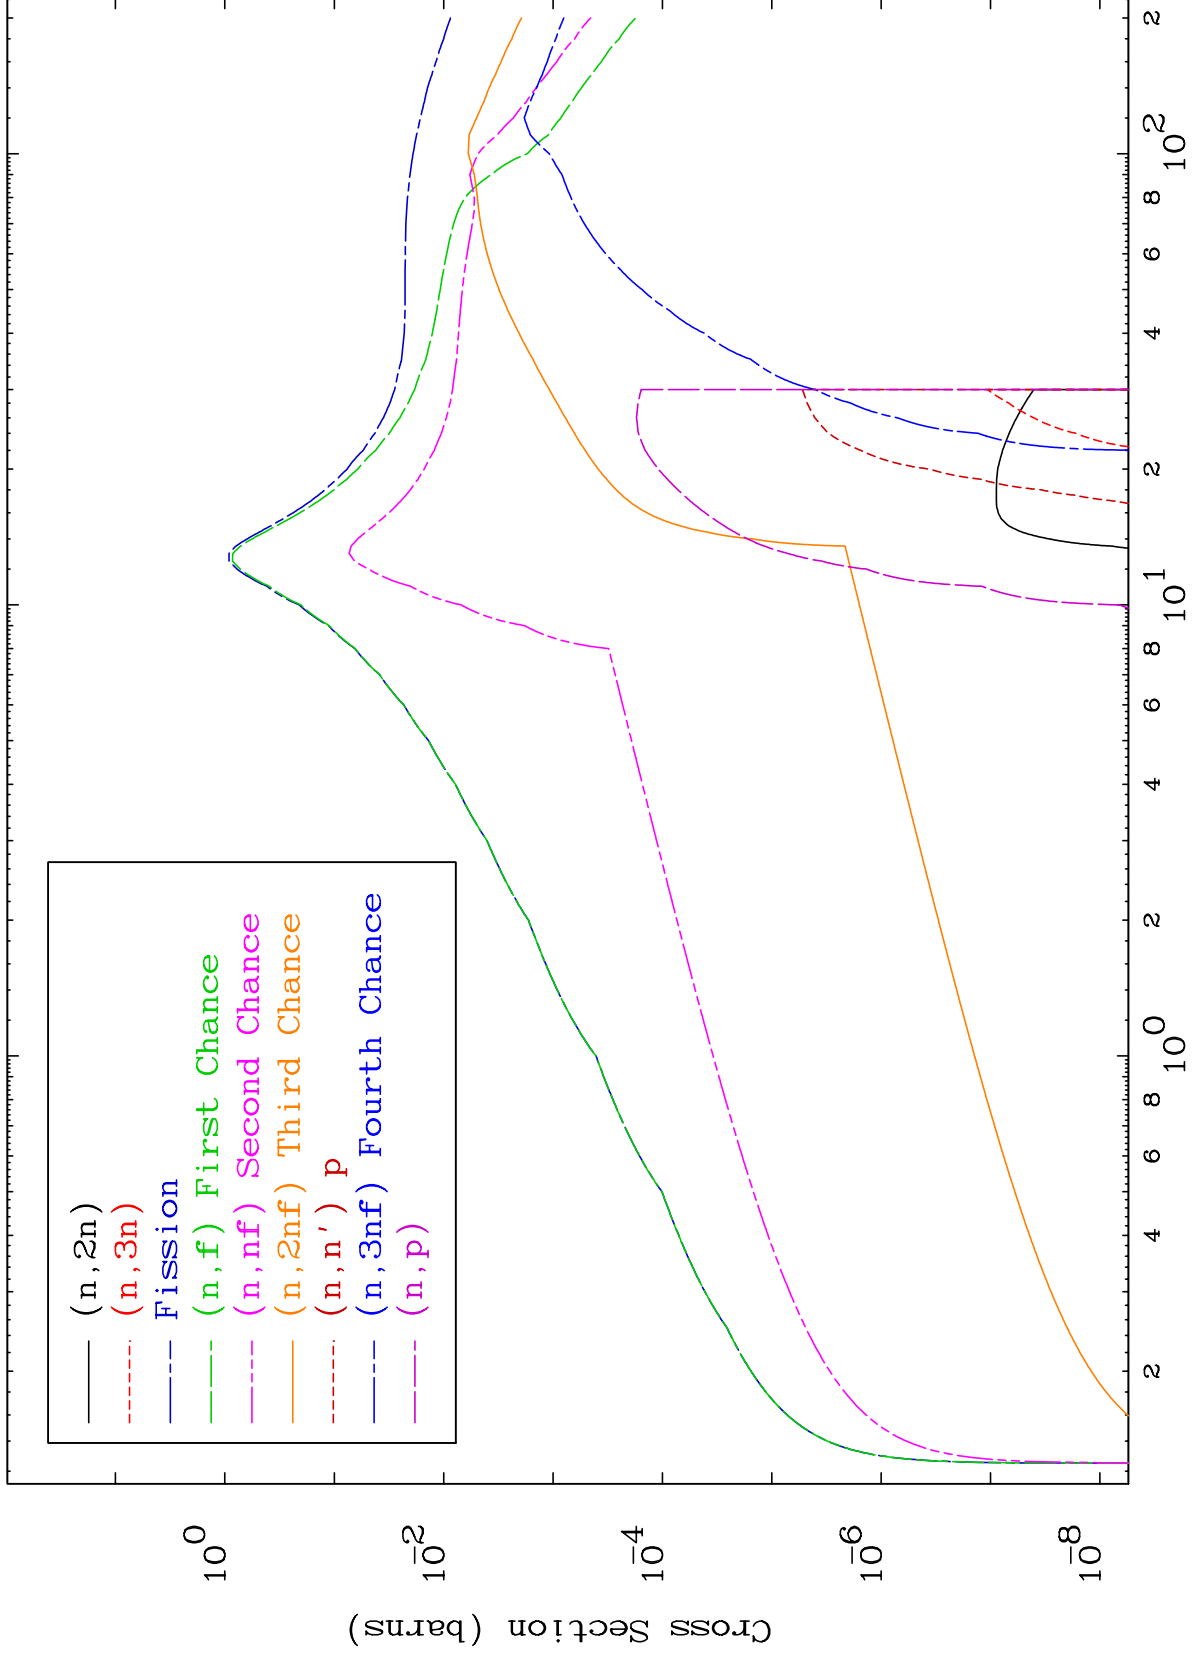

Press Mouse Button to Start

(γ, n') Levels
0 Kelvin Cross Sections

MAT 1387

(γ, p) Levels
0 Kelvin Cross Sections

113-Nh-287