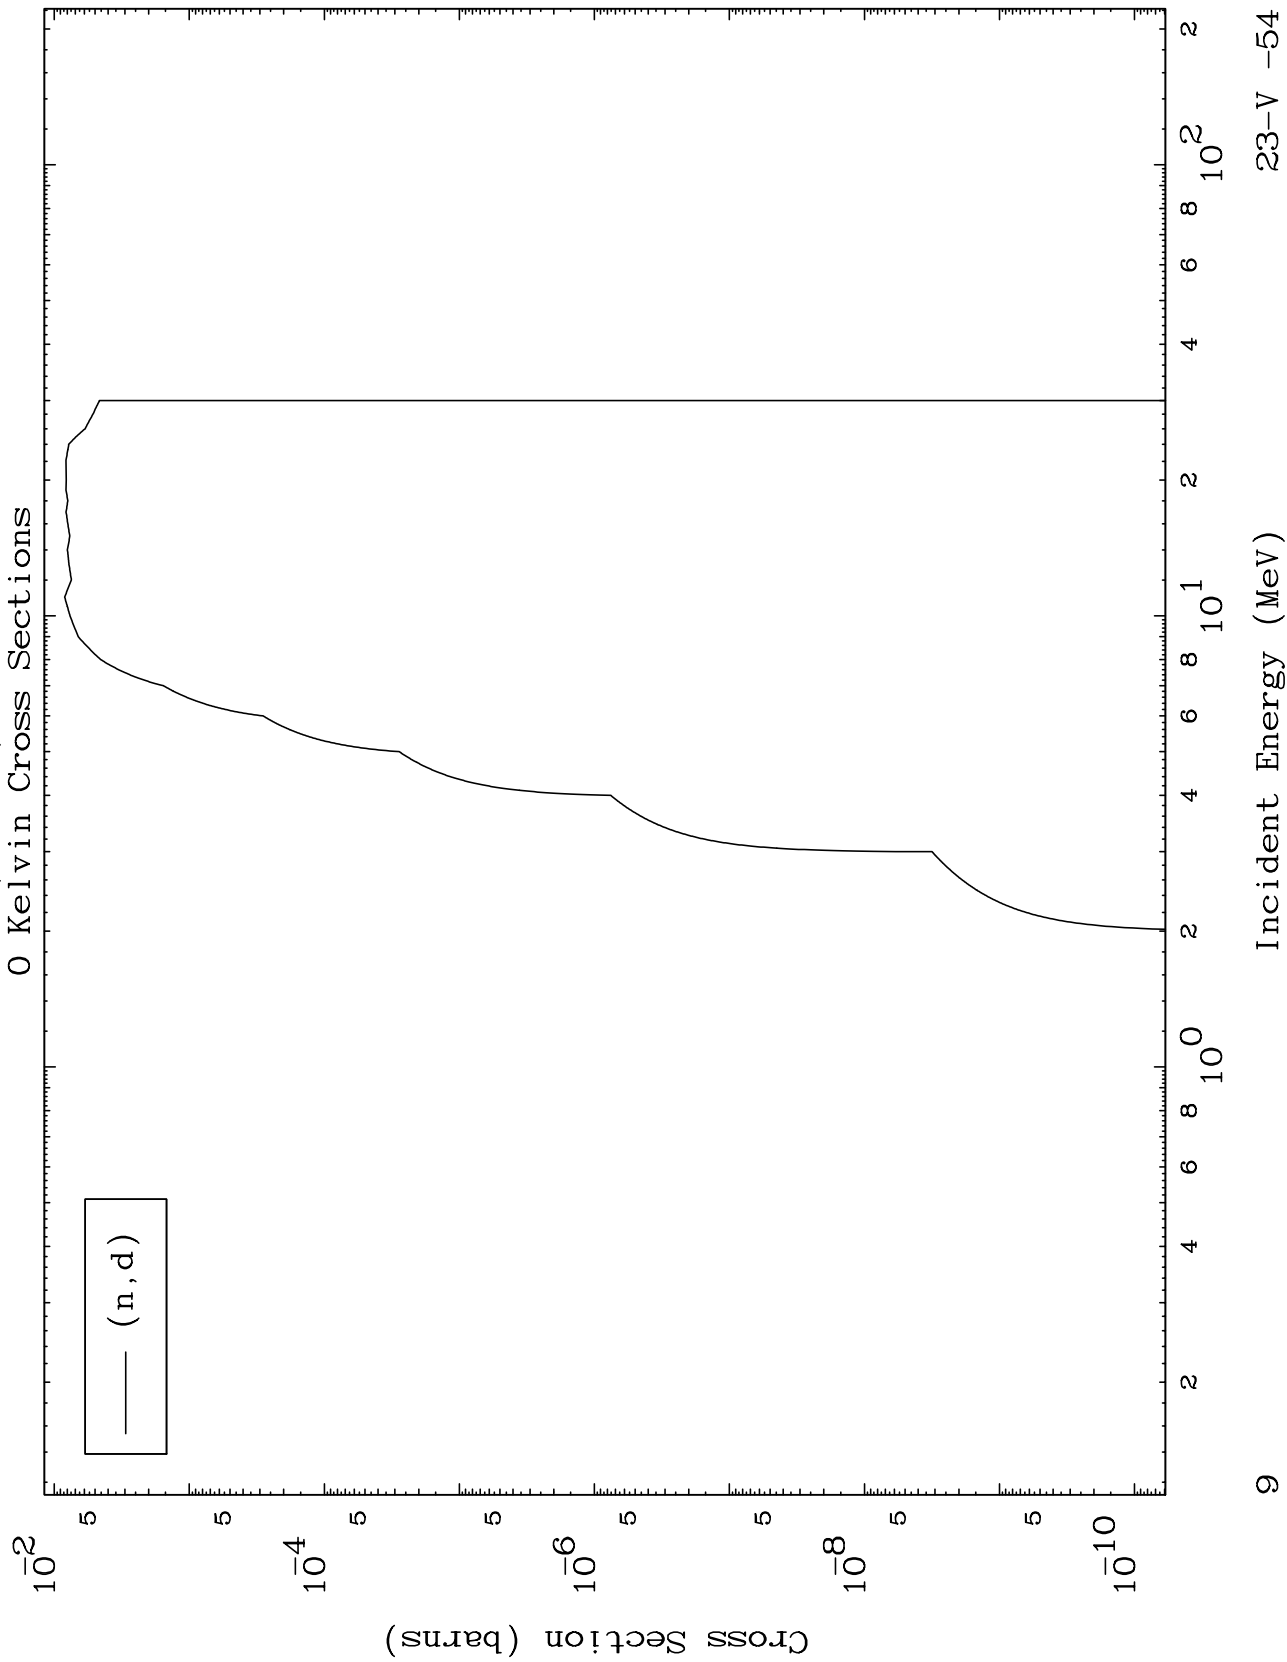

Press Mouse Button to Start

0 Kelvin Cross Sections

MAT 2337

(He-3,d) Levels

23-V -54

0 Kelvin Cross Sections

0 Kelvin Cross Sections