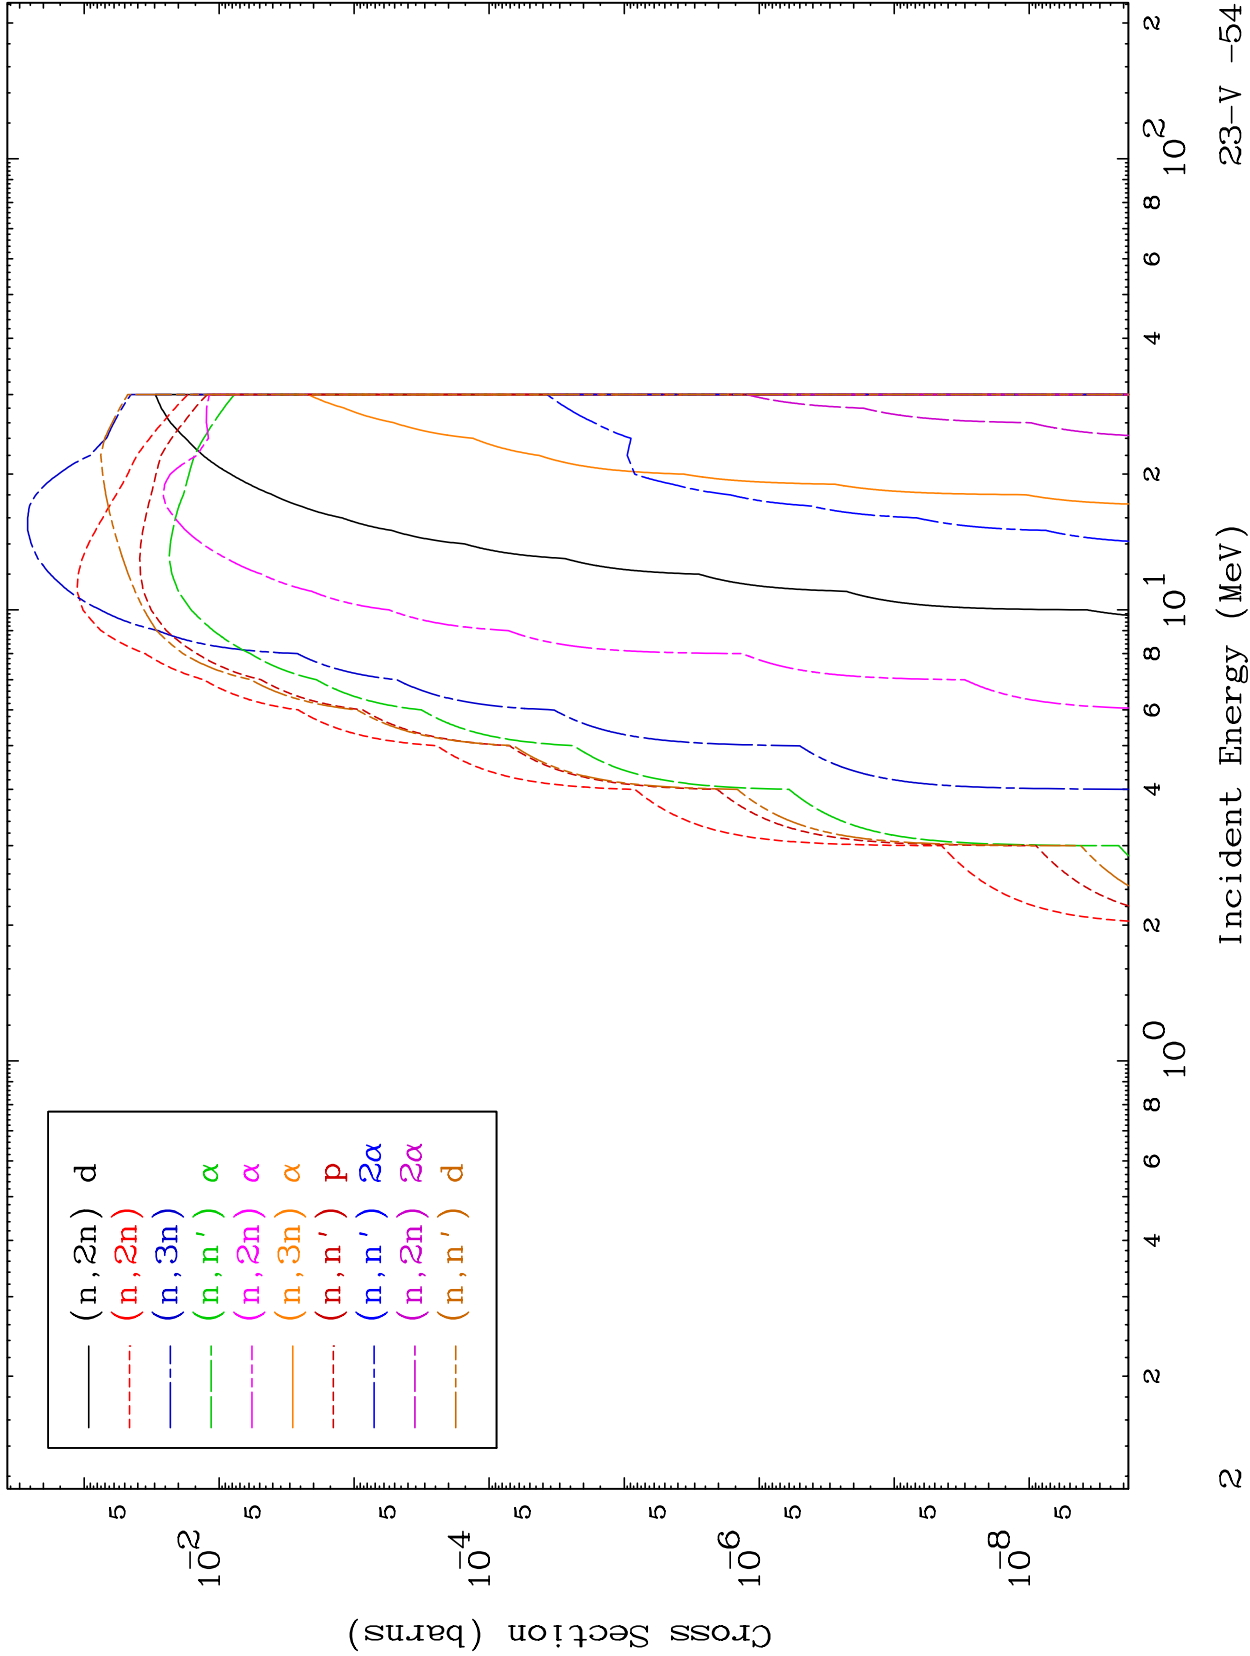

Press Mouse Button to Start

0 Kelvin Cross Sections

MAT 2337

(He-3,d) Levels

23-V -54

0 Kelvin Cross Sections

0 Kelvin Cross Sections