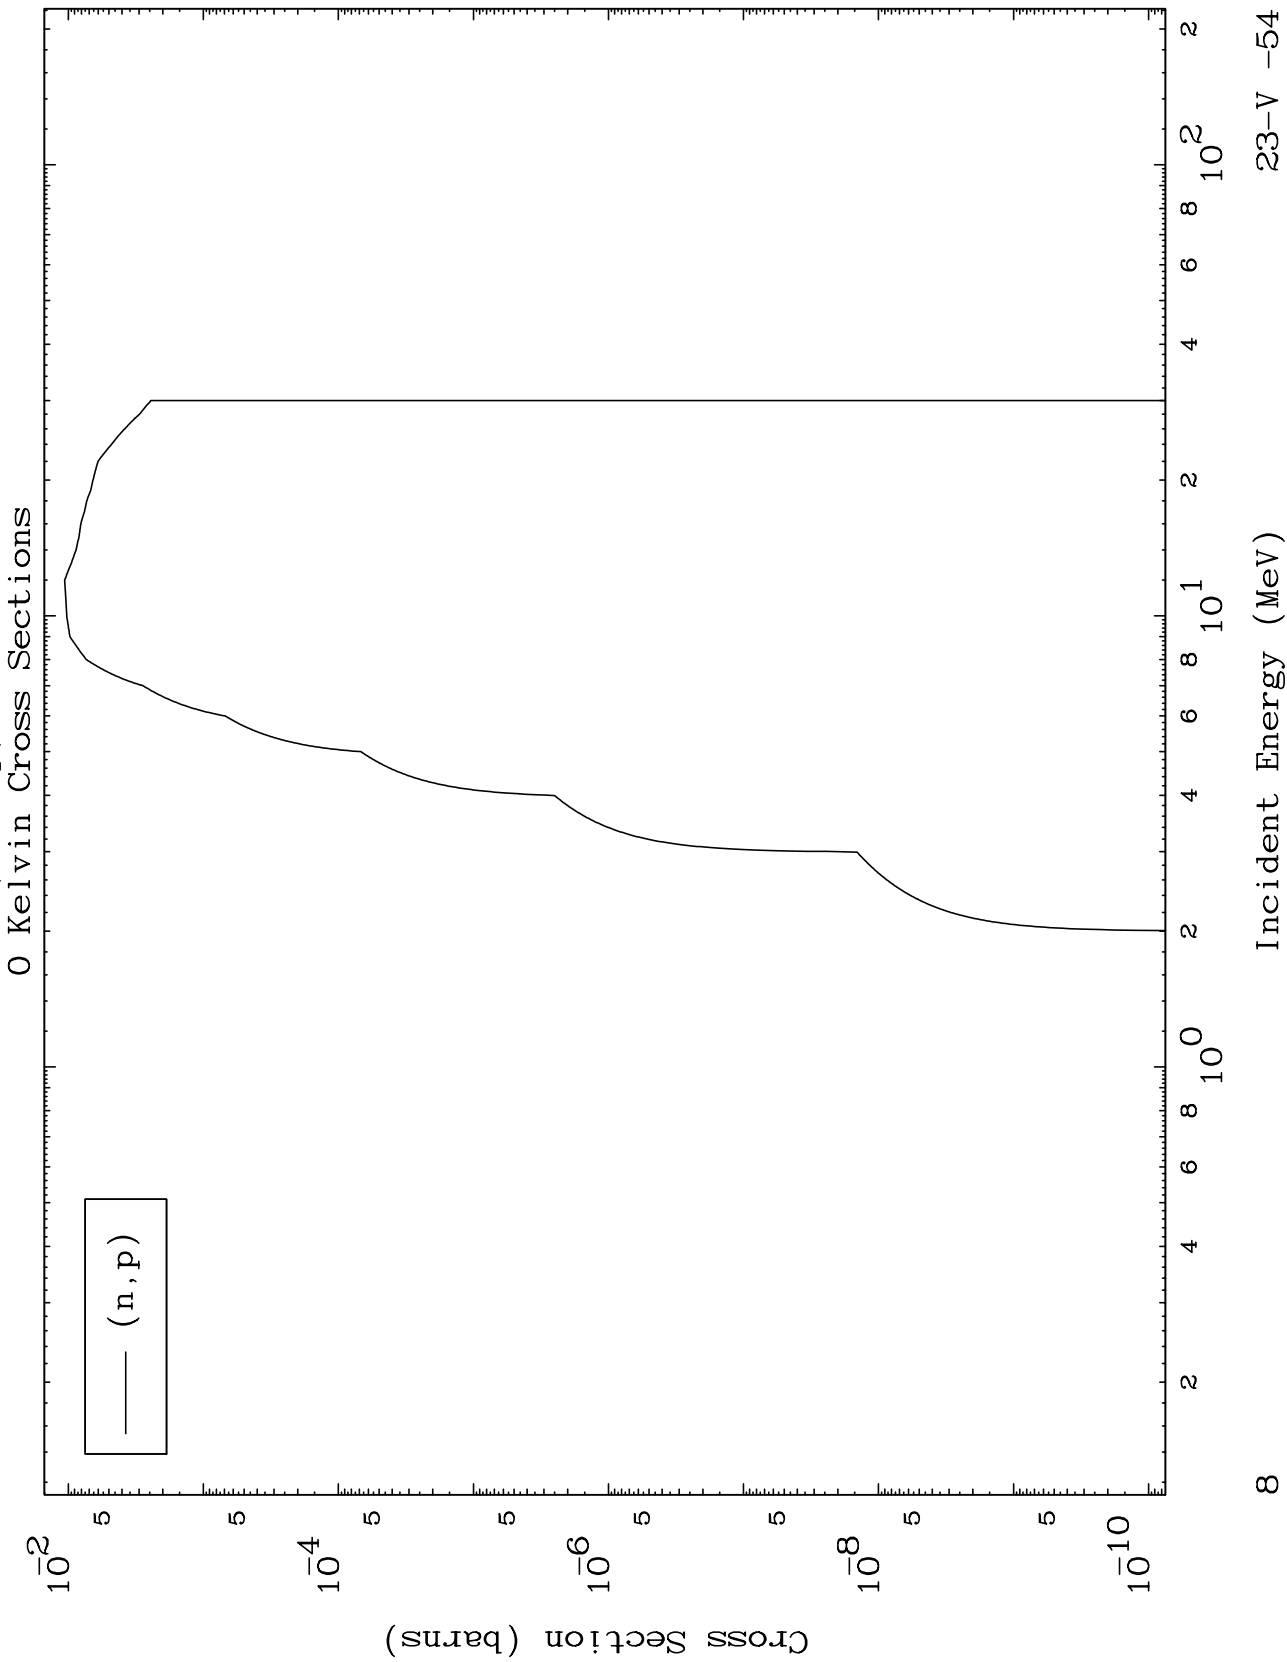

Press Mouse Button to Start

0 Kelvin Cross Sections

MAT 2337

(He-3,d) Levels

23-V -54

0 Kelvin Cross Sections

0 Kelvin Cross Sections