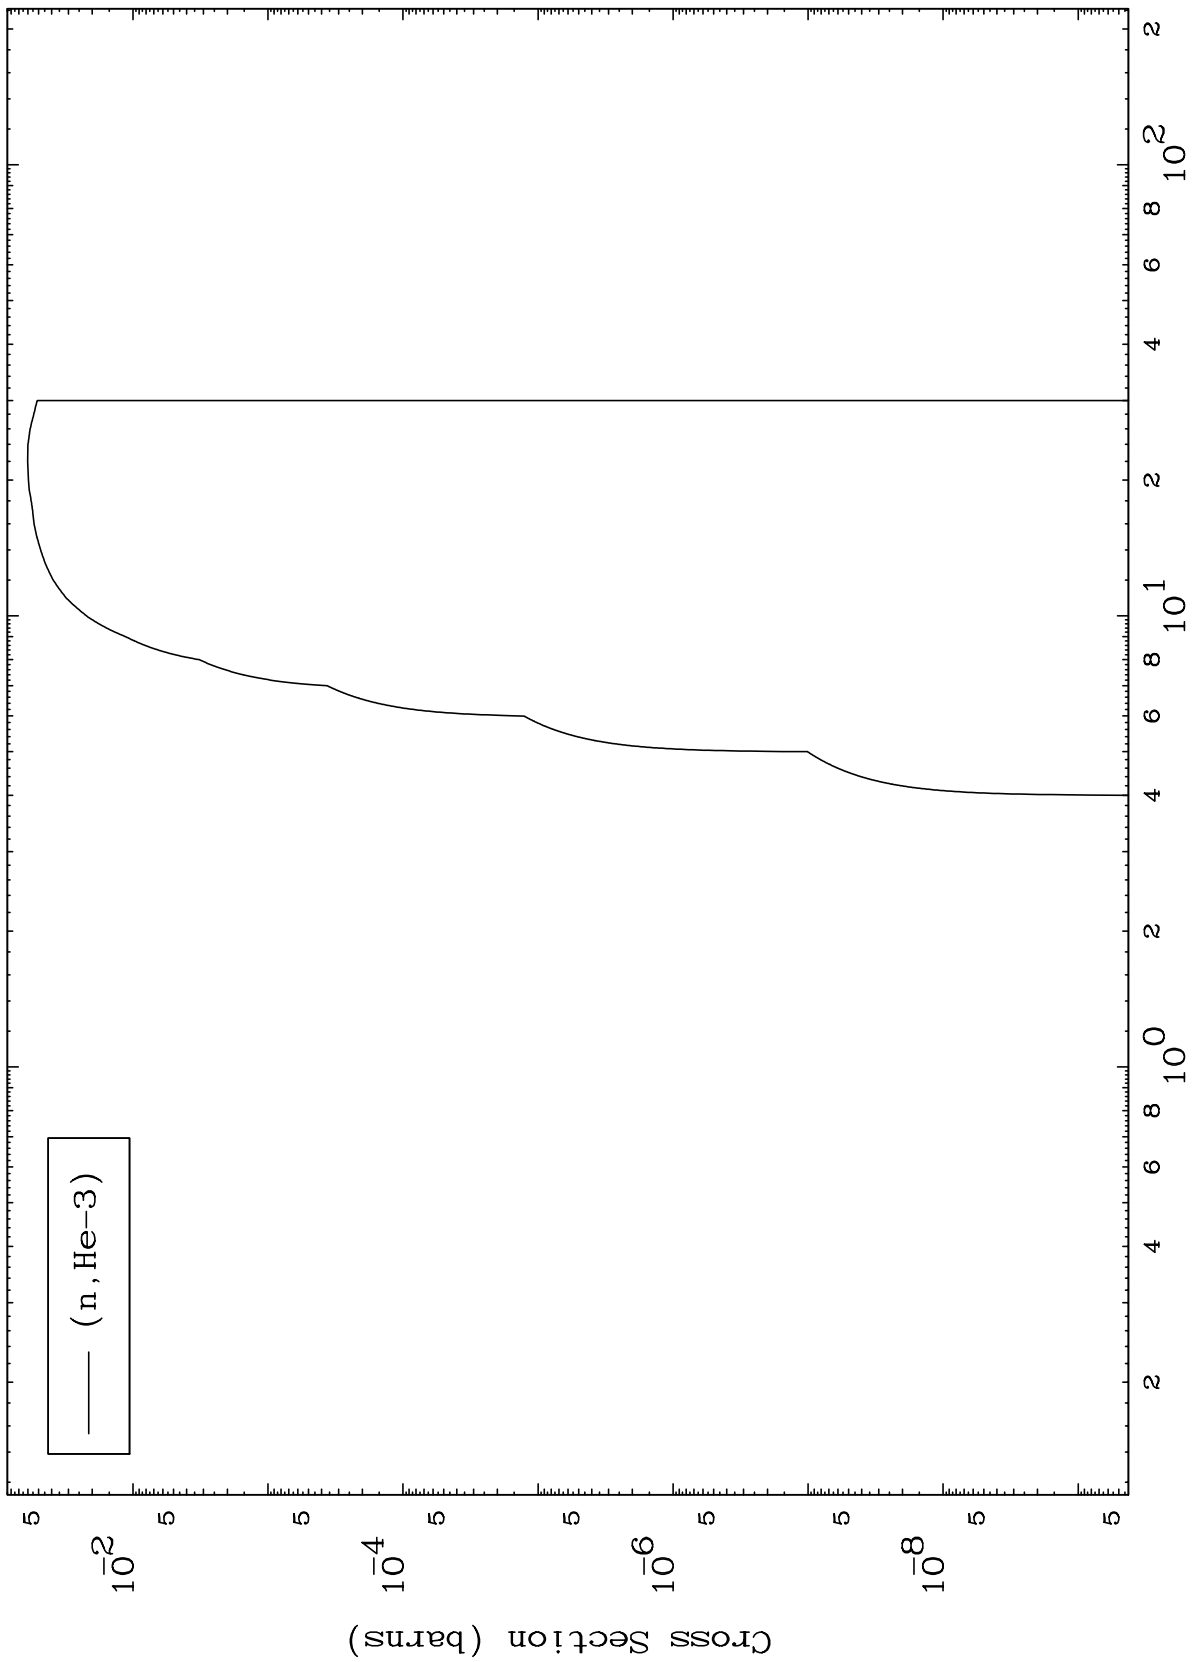

Press Mouse Button to Start

0 Kelvin Cross Sections

MAT 2337

(He-3,d) Levels

23-V -54

0 Kelvin Cross Sections

0 Kelvin Cross Sections