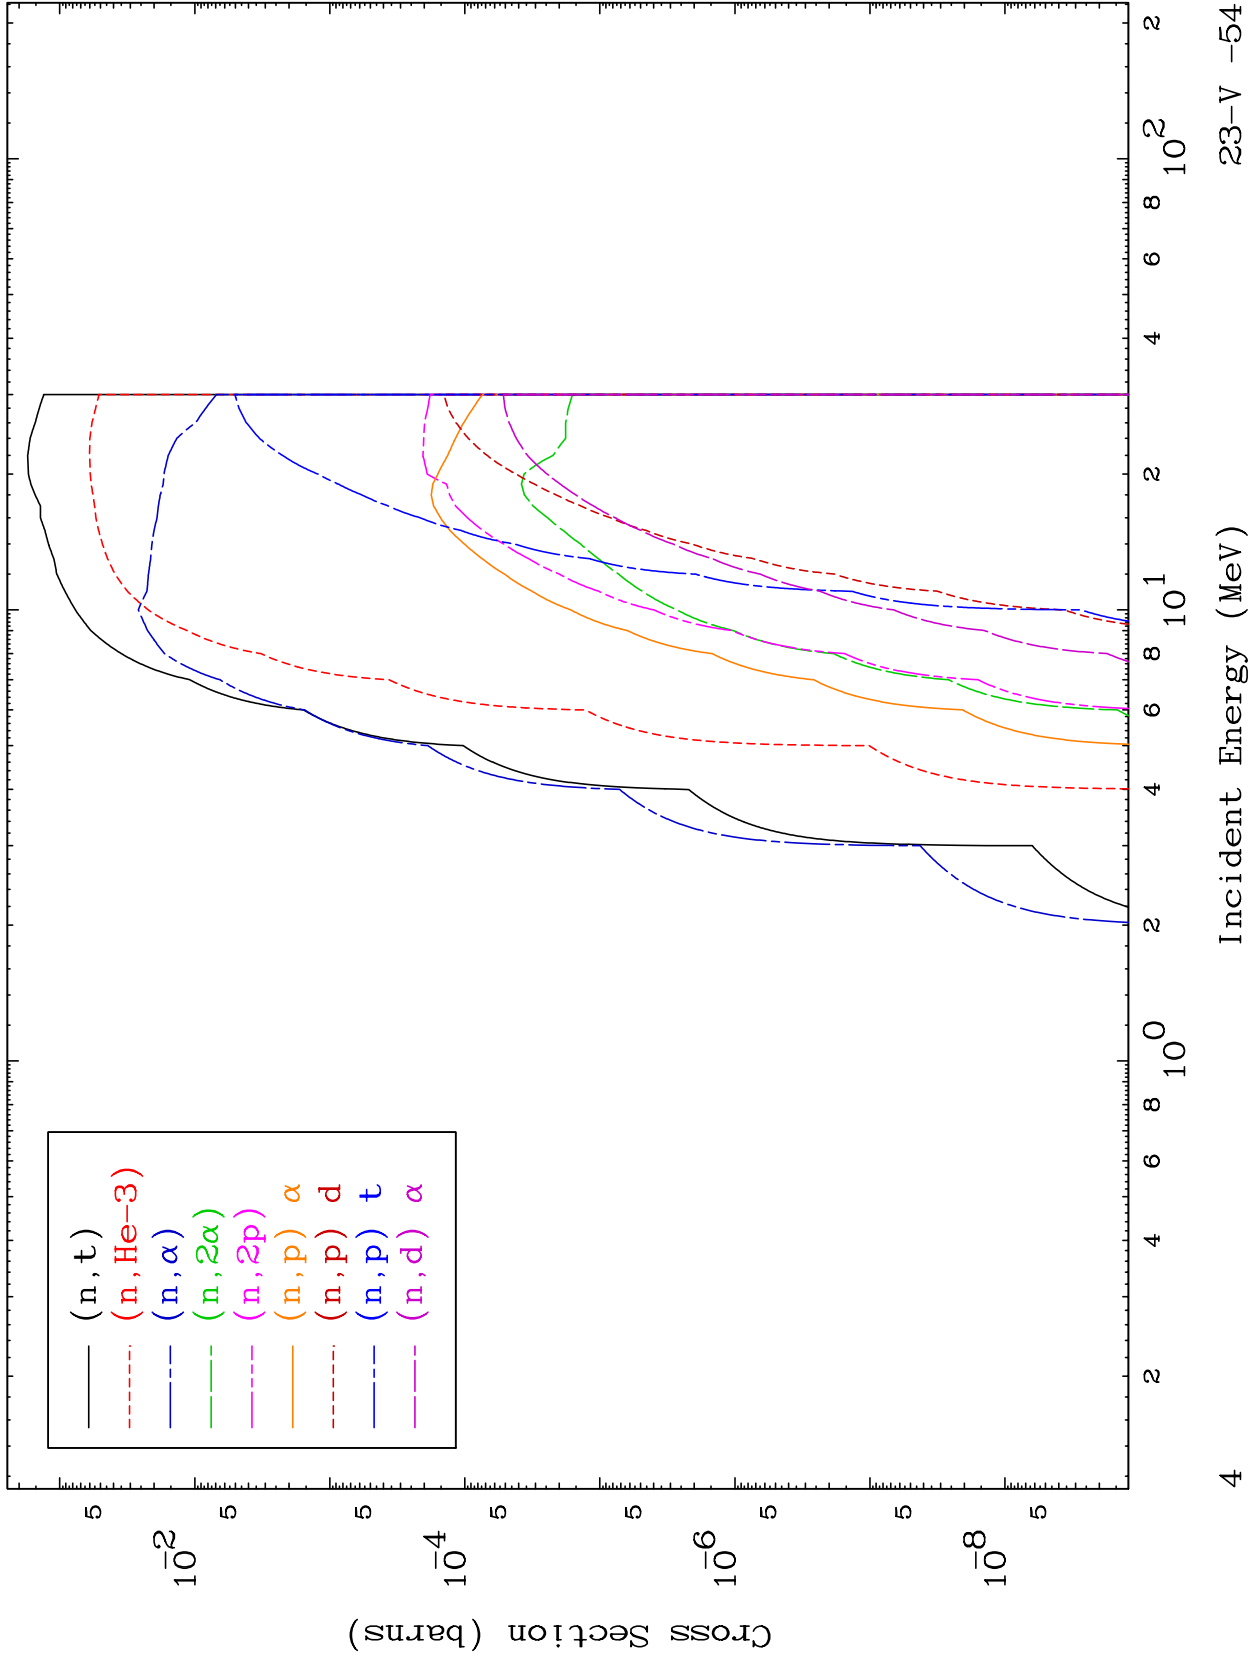

Press Mouse Button to Start

0 Kelvin Cross Sections

MAT 2337

(He-3,d) Levels

23-V -54

0 Kelvin Cross Sections

0 Kelvin Cross Sections