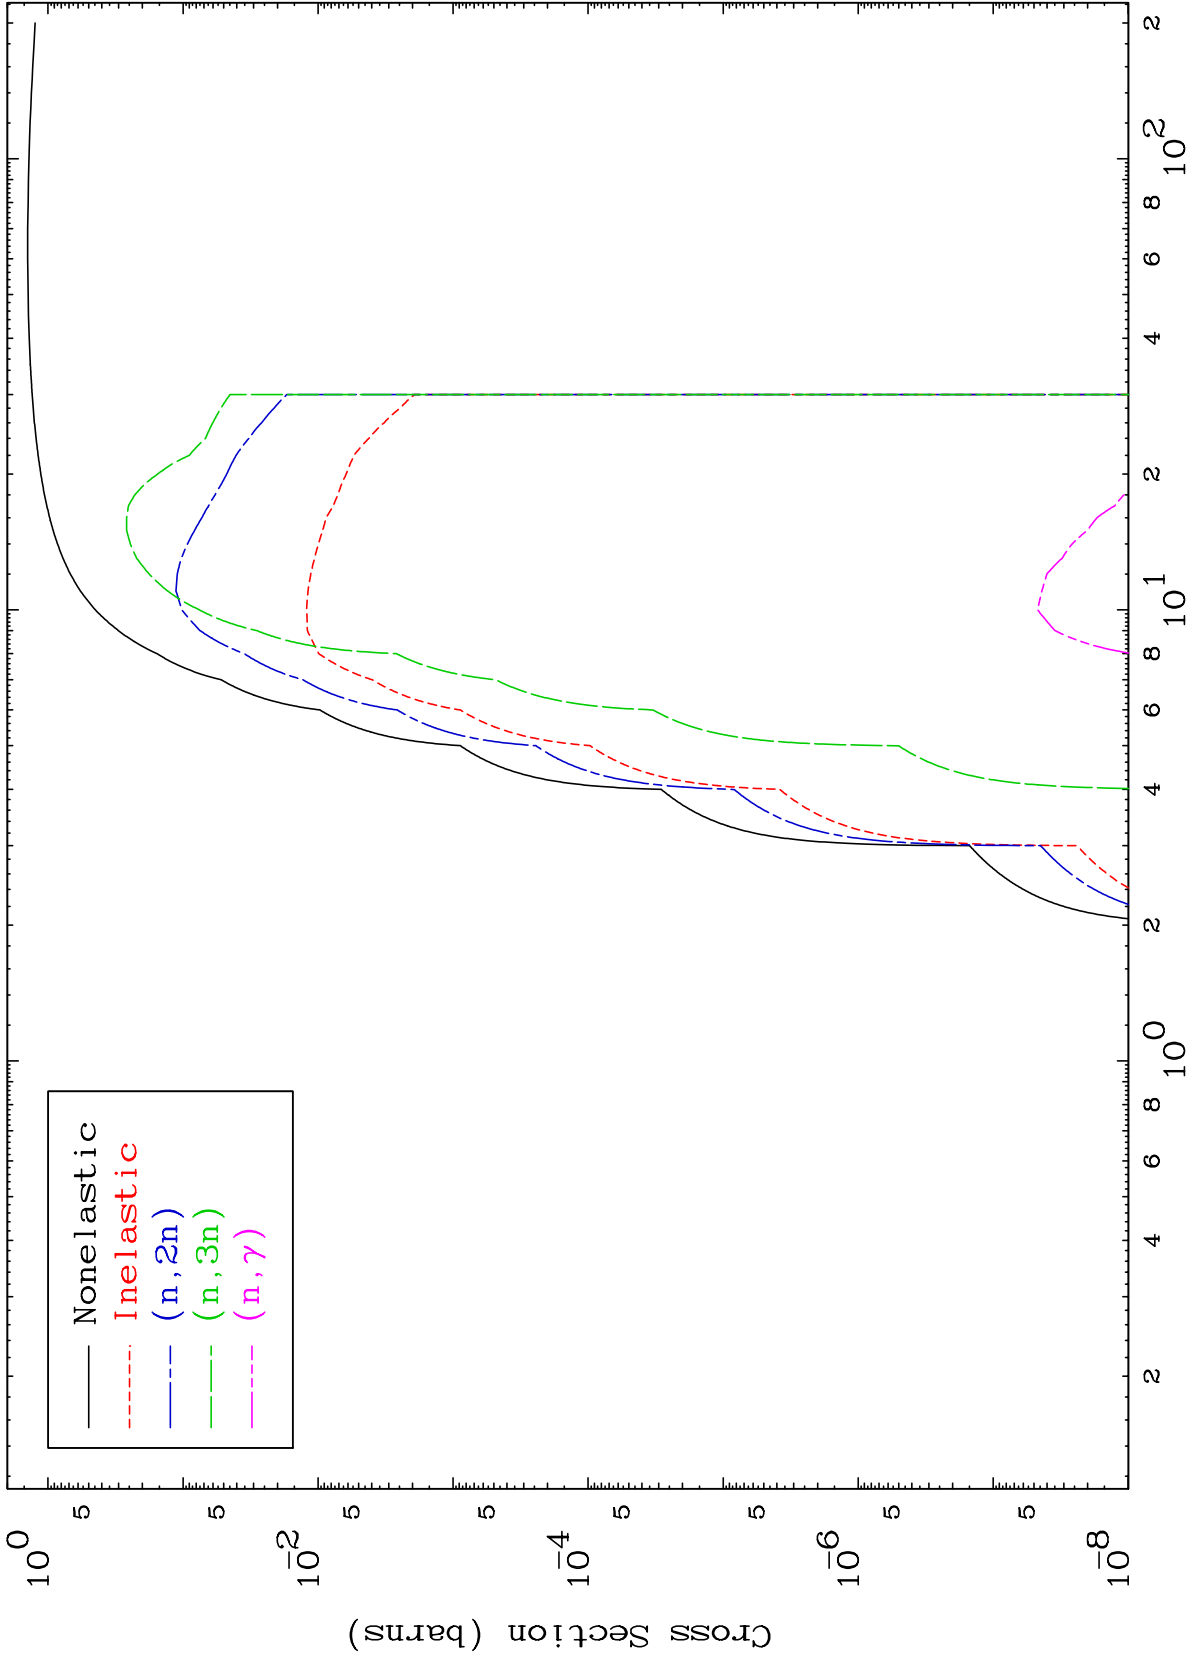

Press Mouse Button to Start

0 Kelvin Cross Sections

MAT 2337

(He-3,d) Levels

23-V -54

0 Kelvin Cross Sections

0 Kelvin Cross Sections