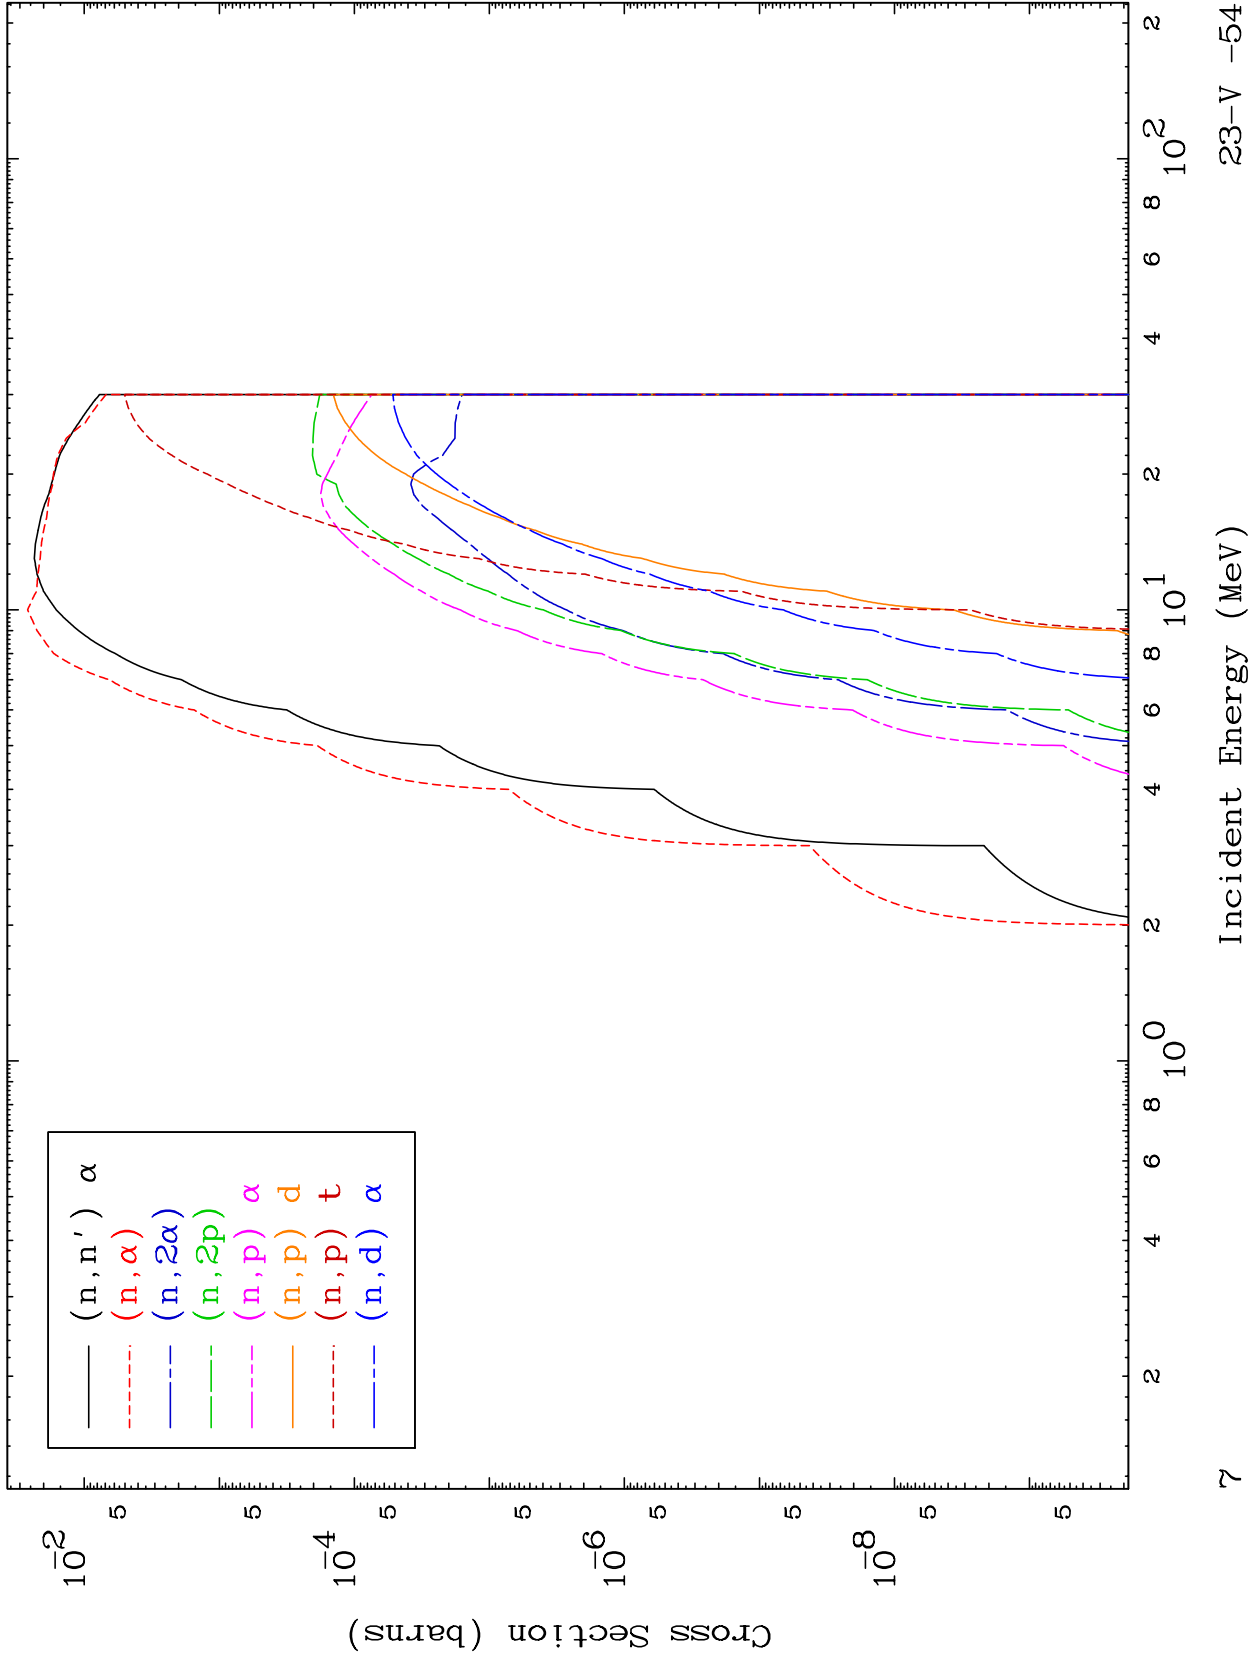

Press Mouse Button to Start

0 Kelvin Cross Sections

MAT 2337

(He-3,d) Levels

23-V -54

0 Kelvin Cross Sections

0 Kelvin Cross Sections