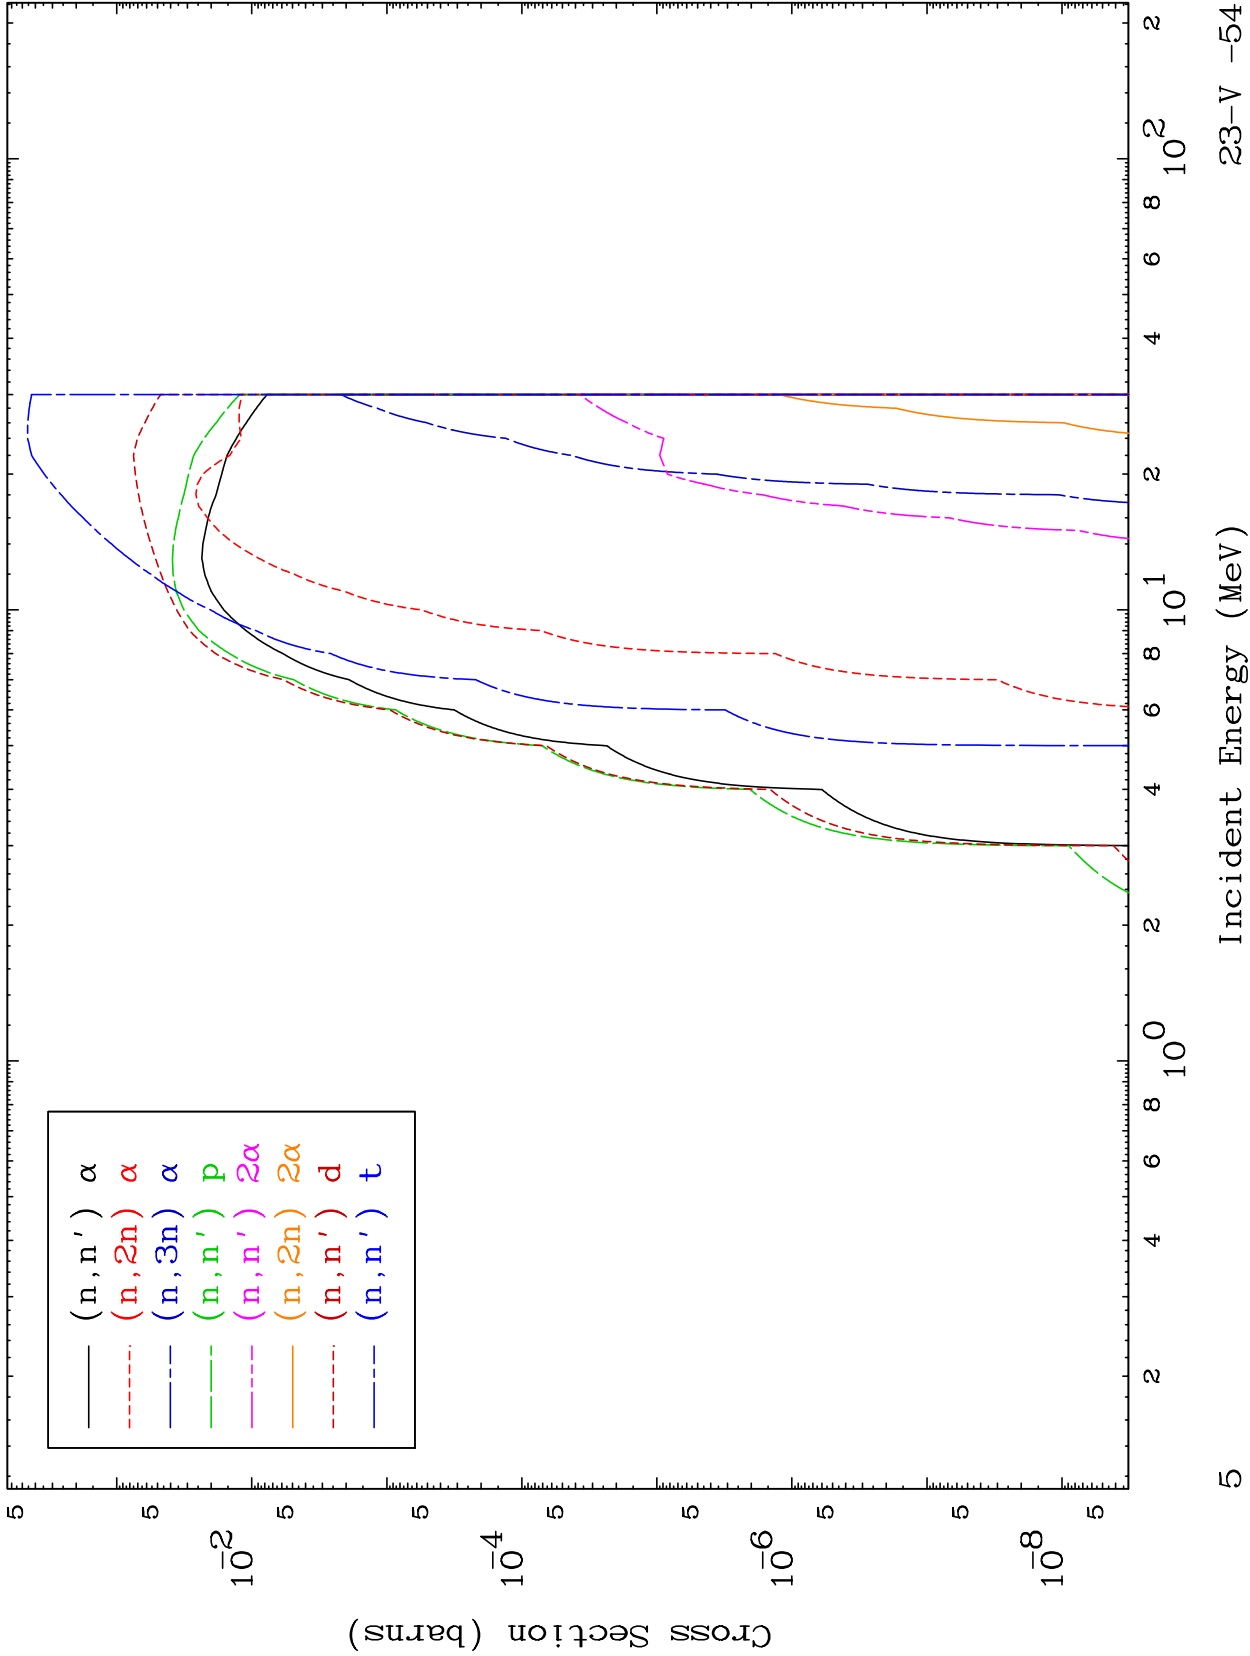

Press Mouse Button to Start

0 Kelvin Cross Sections

MAT 2337

(He-3,d) Levels

23-V -54

0 Kelvin Cross Sections

0 Kelvin Cross Sections