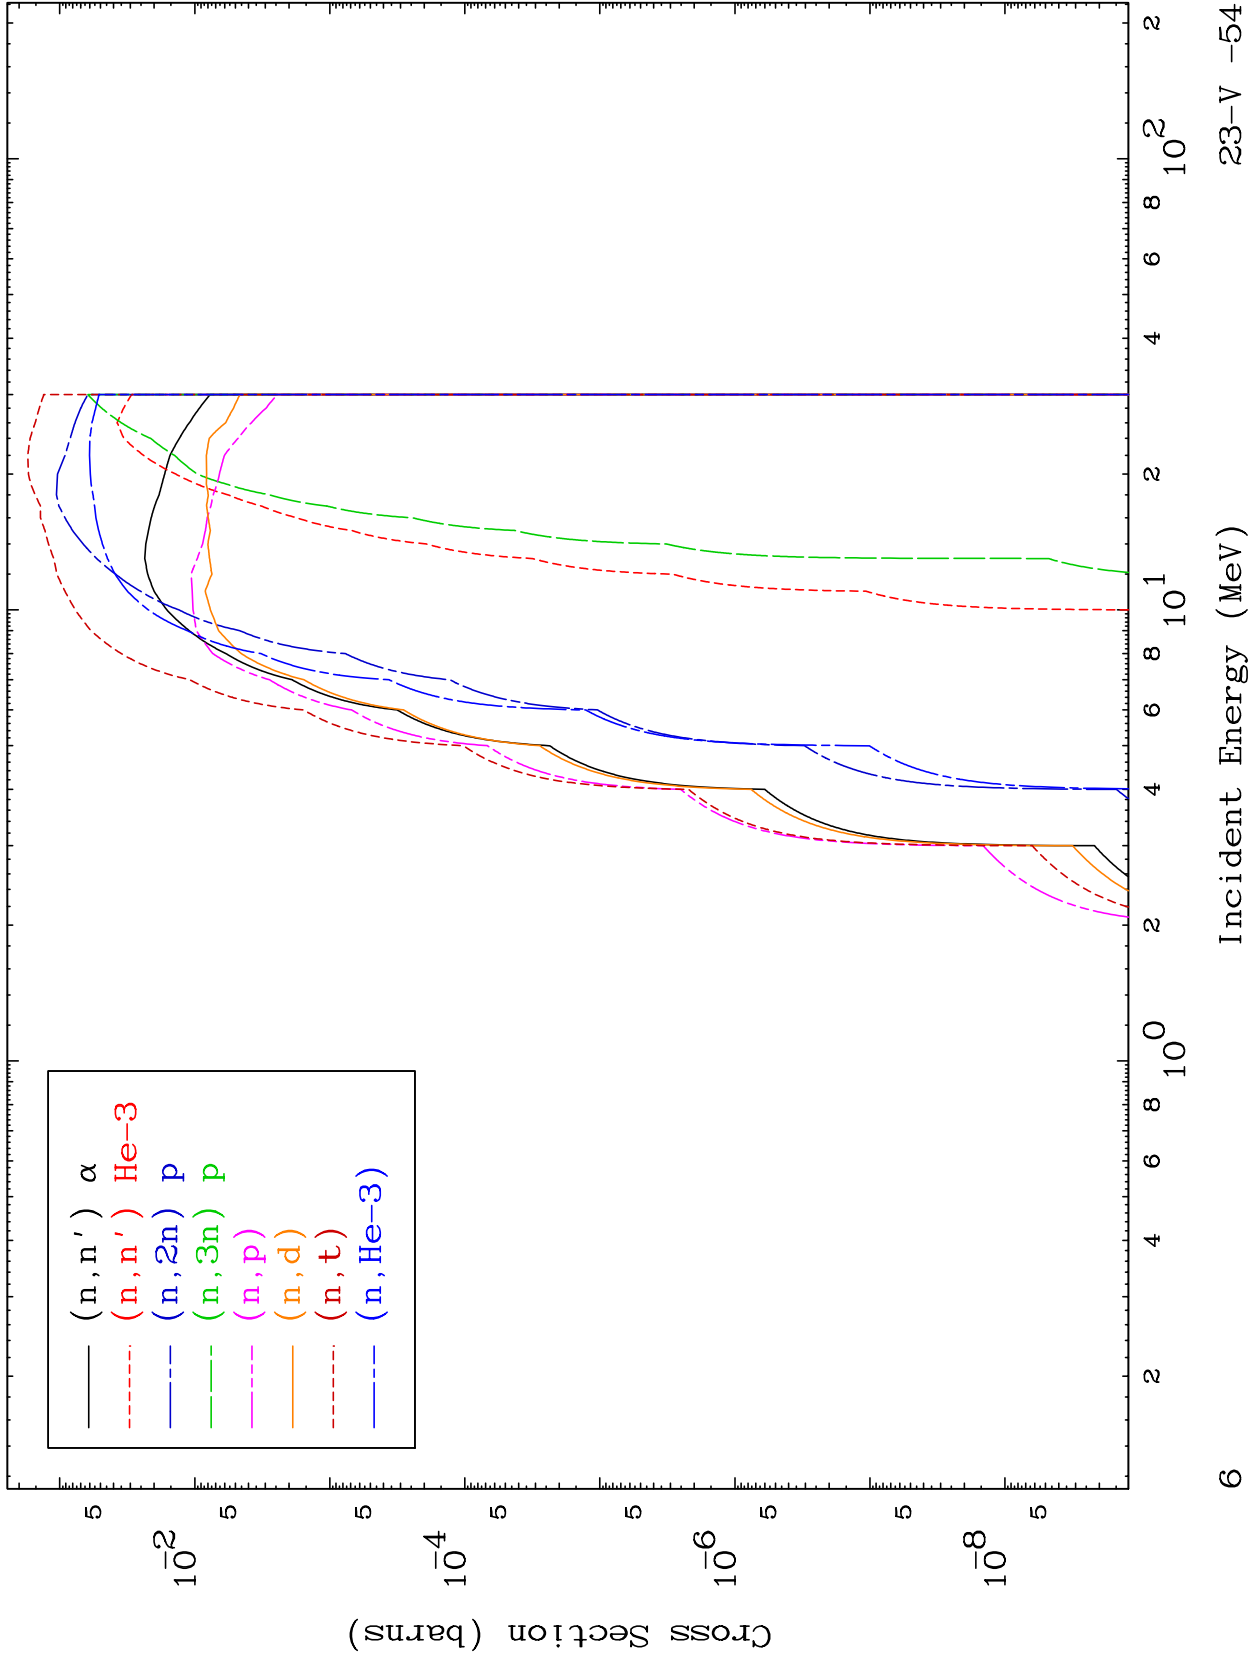

Press Mouse Button to Start

0 Kelvin Cross Sections

MAT 2337

(He-3,d) Levels

23-V -54

0 Kelvin Cross Sections

0 Kelvin Cross Sections