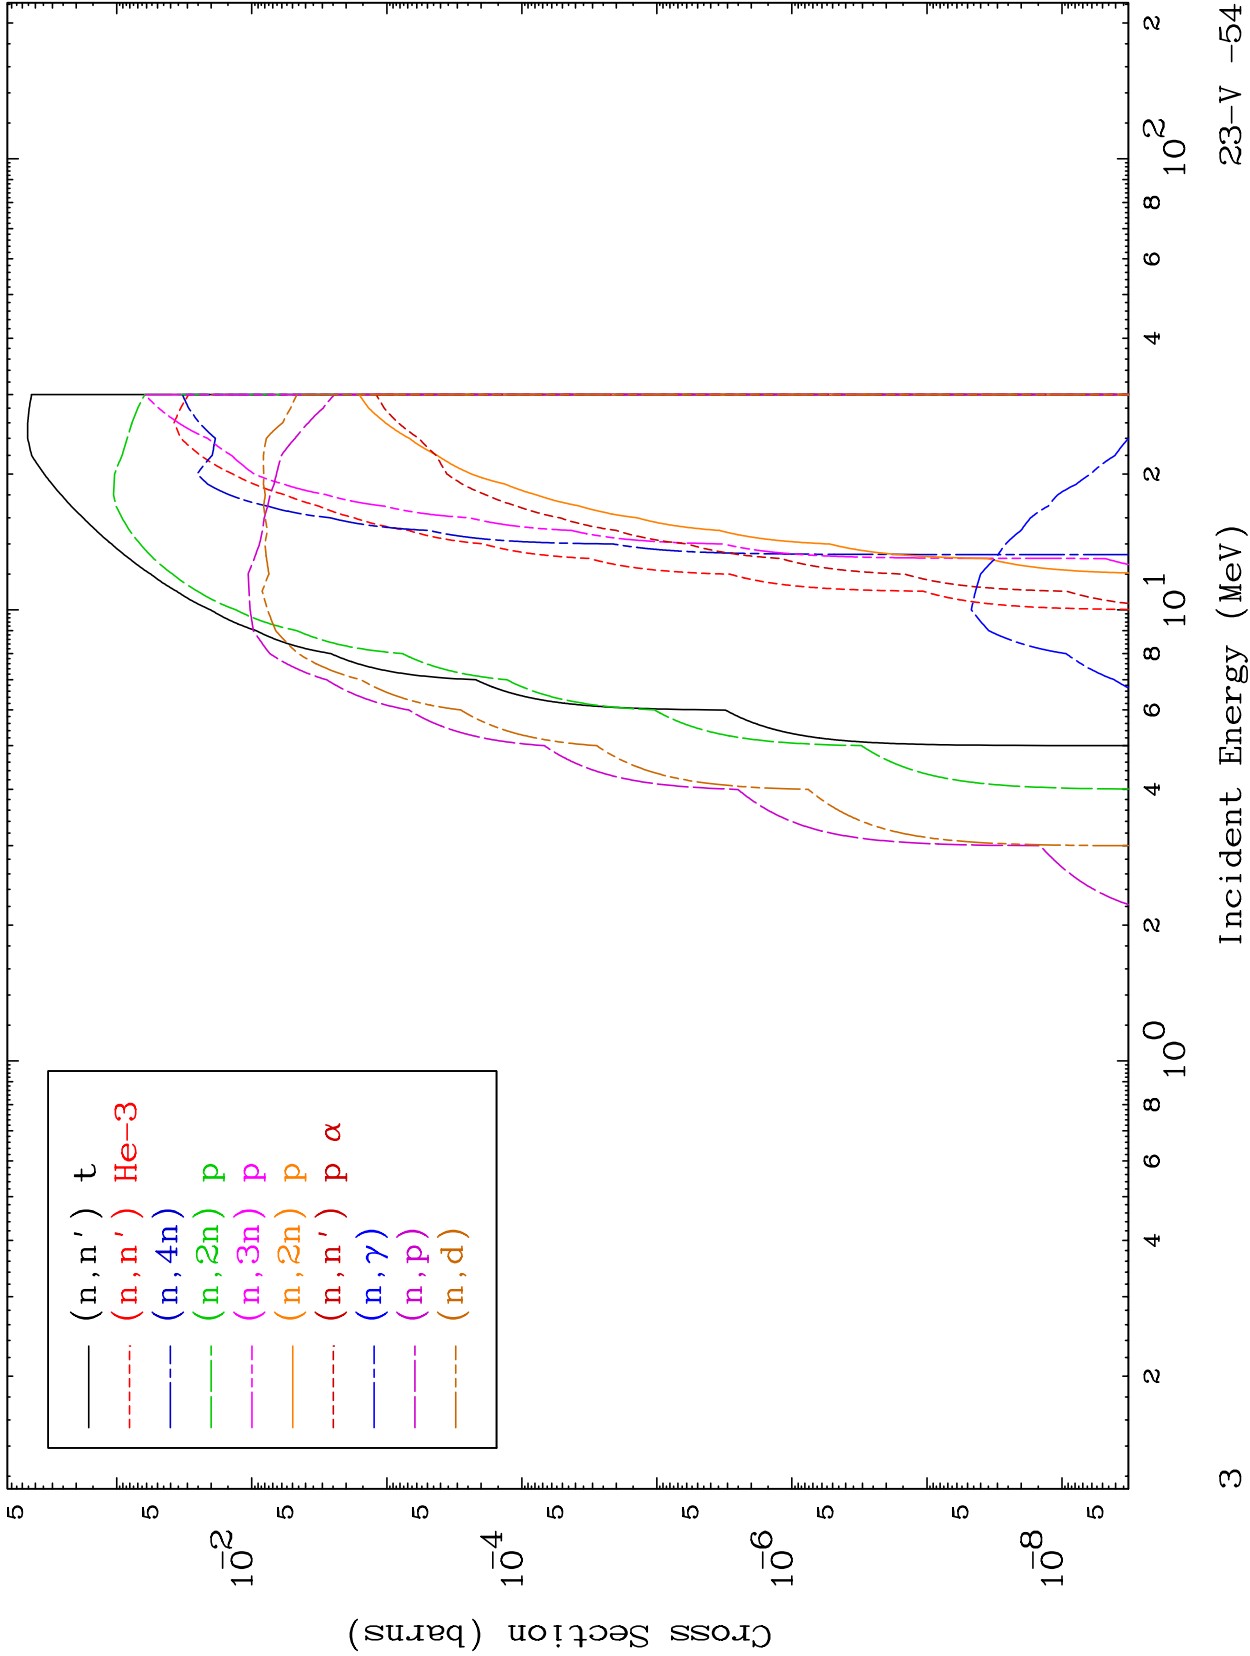

Press Mouse Button to Start

0 Kelvin Cross Sections

MAT 2337

(He-3,d) Levels

23-V -54

0 Kelvin Cross Sections

0 Kelvin Cross Sections